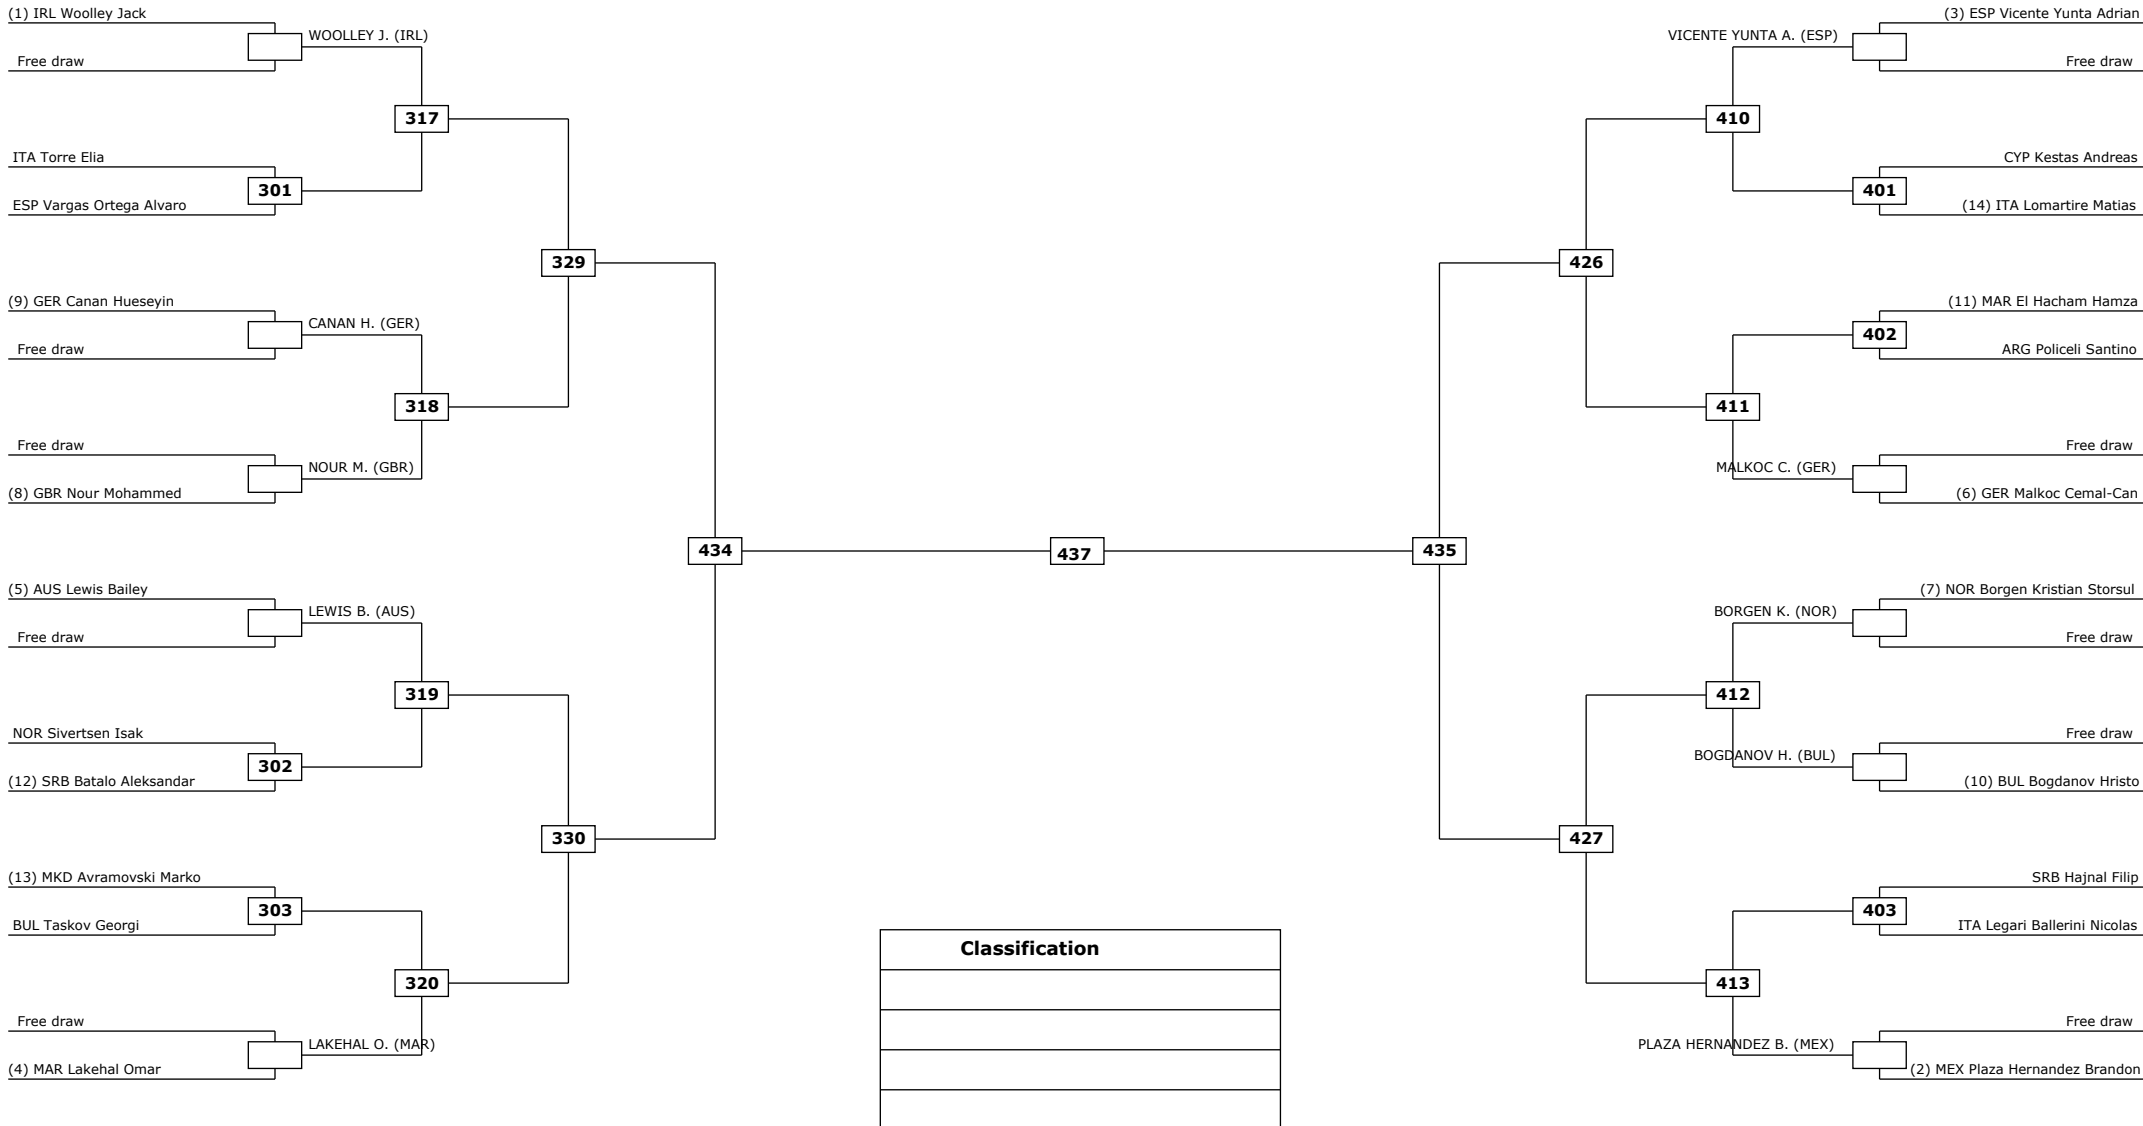

Round of 32 Round of 16 Quarter finals Semifinals Final Semifinals Quarter finals Round of 16 Round of 32

Classification

LEGEND:

(RSC) Win by Referee stop the contest	(PTG) Win by Point Gap	(SUP) Win by Superiority	(DSQ) Win by Disqualification	(DOB) Win by Disqualification for unsportsmanlike behavior	(DWR) Double Withdrawal	R: Round
(PTF) Win by final score	(GDP) Win by Golden Points	(WDR) Win by Withdrawal	(PUN) Win by Punitive Declaration	(DDB) Double Disqualification for unsportsmanlike behavior	(DDQ) Double Disqualification	

Round of 64 Round of 32 Round of 16 Quarter finals Semifinals Final Semifinals Quarter finals Round of 16 Round of 32 Round of 64

LEGEND:

(RSC) Win by Referee stop the contest	(PTG) Win by Point Gap	(SUP) Win by Superiority	(DSQ) Win by Disqualification	(DOB) Win by Disqualification for unsportsmanlike behavior	(DWR) Double Withdrawal	R: Round
(PTF) Win by final score	(GDP) Win by Golden Points	(WDR) Win by Withdrawal	(PUN) Win by Punitive Declaration	(DDB) Double Disqualification for unsportsmanlike behavior	(DDQ) Double Disqualification	

Round of 32 Round of 16 Quarter finals Semifinals Final Semifinals Quarter finals Round of 16 Round of 32

LEGEND:

(RSC) Win by Referee stop the contest
(PTF) Win by final score

(PTG) Win by Point Gap
(GDP) Win by Golden Points