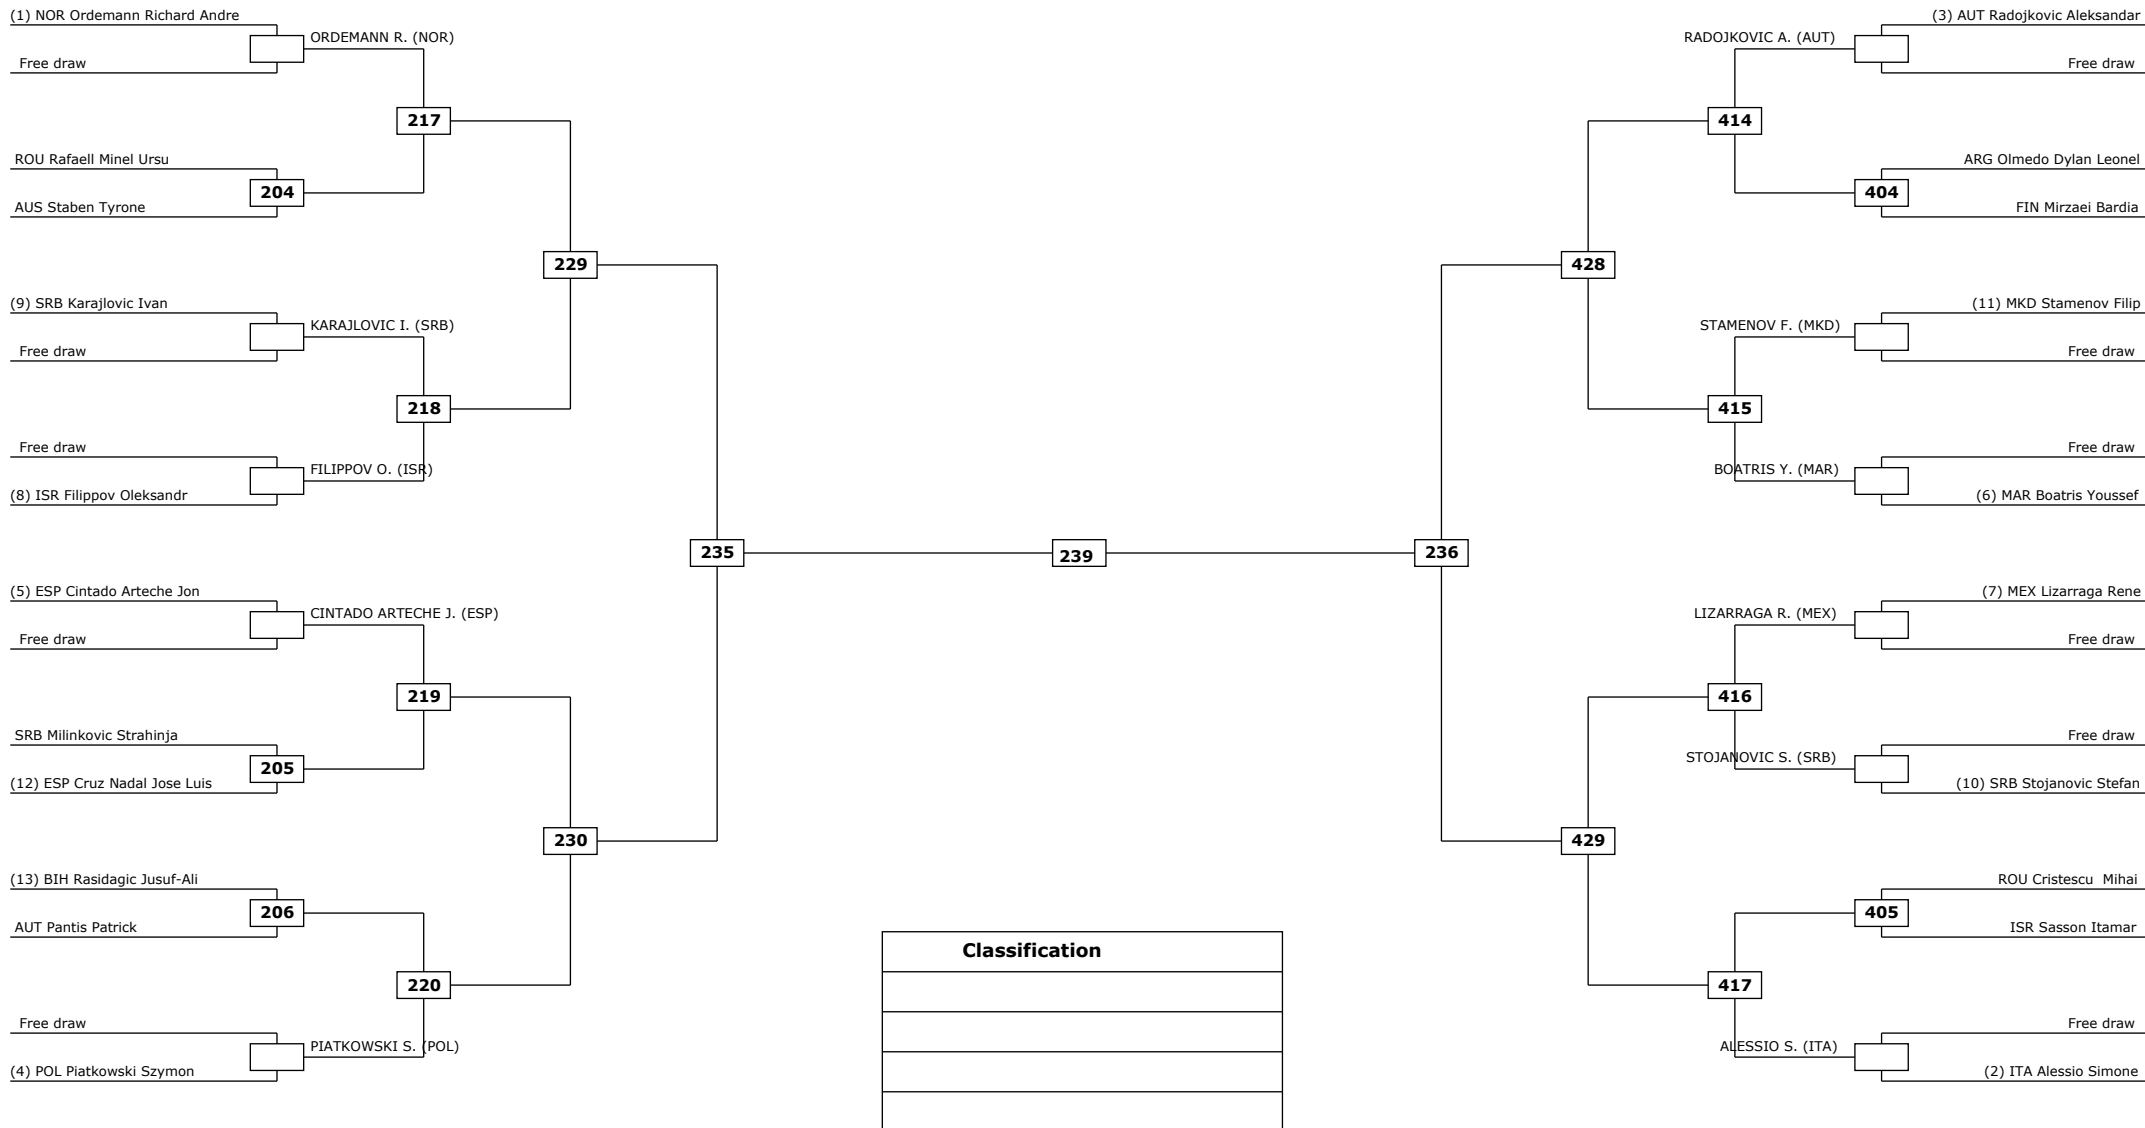

Round of 32 Round of 16 Quarter finals Semifinals Final Semifinals Quarter finals Round of 16 Round of 32

Classification

LEGEND:

(RSC) Win by Referee stop the contest	(PTG) Win by Point Gap	(SUP) Win by Superiority	(DSQ) Win by Disqualification	(DOB) Win by Disqualification for unsportsmanlike behavior	(DWR) Double Withdrawal	R: Round
(PTF) Win by final score	(GDP) Win by Golden Points	(WDR) Win by Withdrawal	(PUN) Win by Punitive Declaration	(DDB) Double Disqualification for unsportsmanlike behavior	(DDQ) Double Disqualification	

Round of 64 Round of 32 Round of 16 Quarter finals Semifinals Final Semifinals Quarter finals Round of 16 Round of 32 Round of 64

LEGEND:

(RSC) Win by Referee stop the contest	(PTG) Win by Point Gap	(SUP) Win by Superiority	(DSQ) Win by Disqualification	(DOB) Win by Disqualification for unsportsmanlike behavior	(DWR) Double Withdrawal	R: Round
(PTF) Win by final score	(GDP) Win by Golden Points	(WDR) Win by Withdrawal	(PUN) Win by Punitive Declaration	(DDB) Double Disqualification for unsportsmanlike behavior	(DDQ) Double Disqualification	

Round of 32 Round of 16 Quarter finals Semifinals Final Semifinals Quarter finals Round of 16 Round of 32

LEGEND:

(RSC) Win by Referee stop the contest
(PTF) Win by final score

(PTG) Win by Point Gap
(GDP) Win by Golden Points