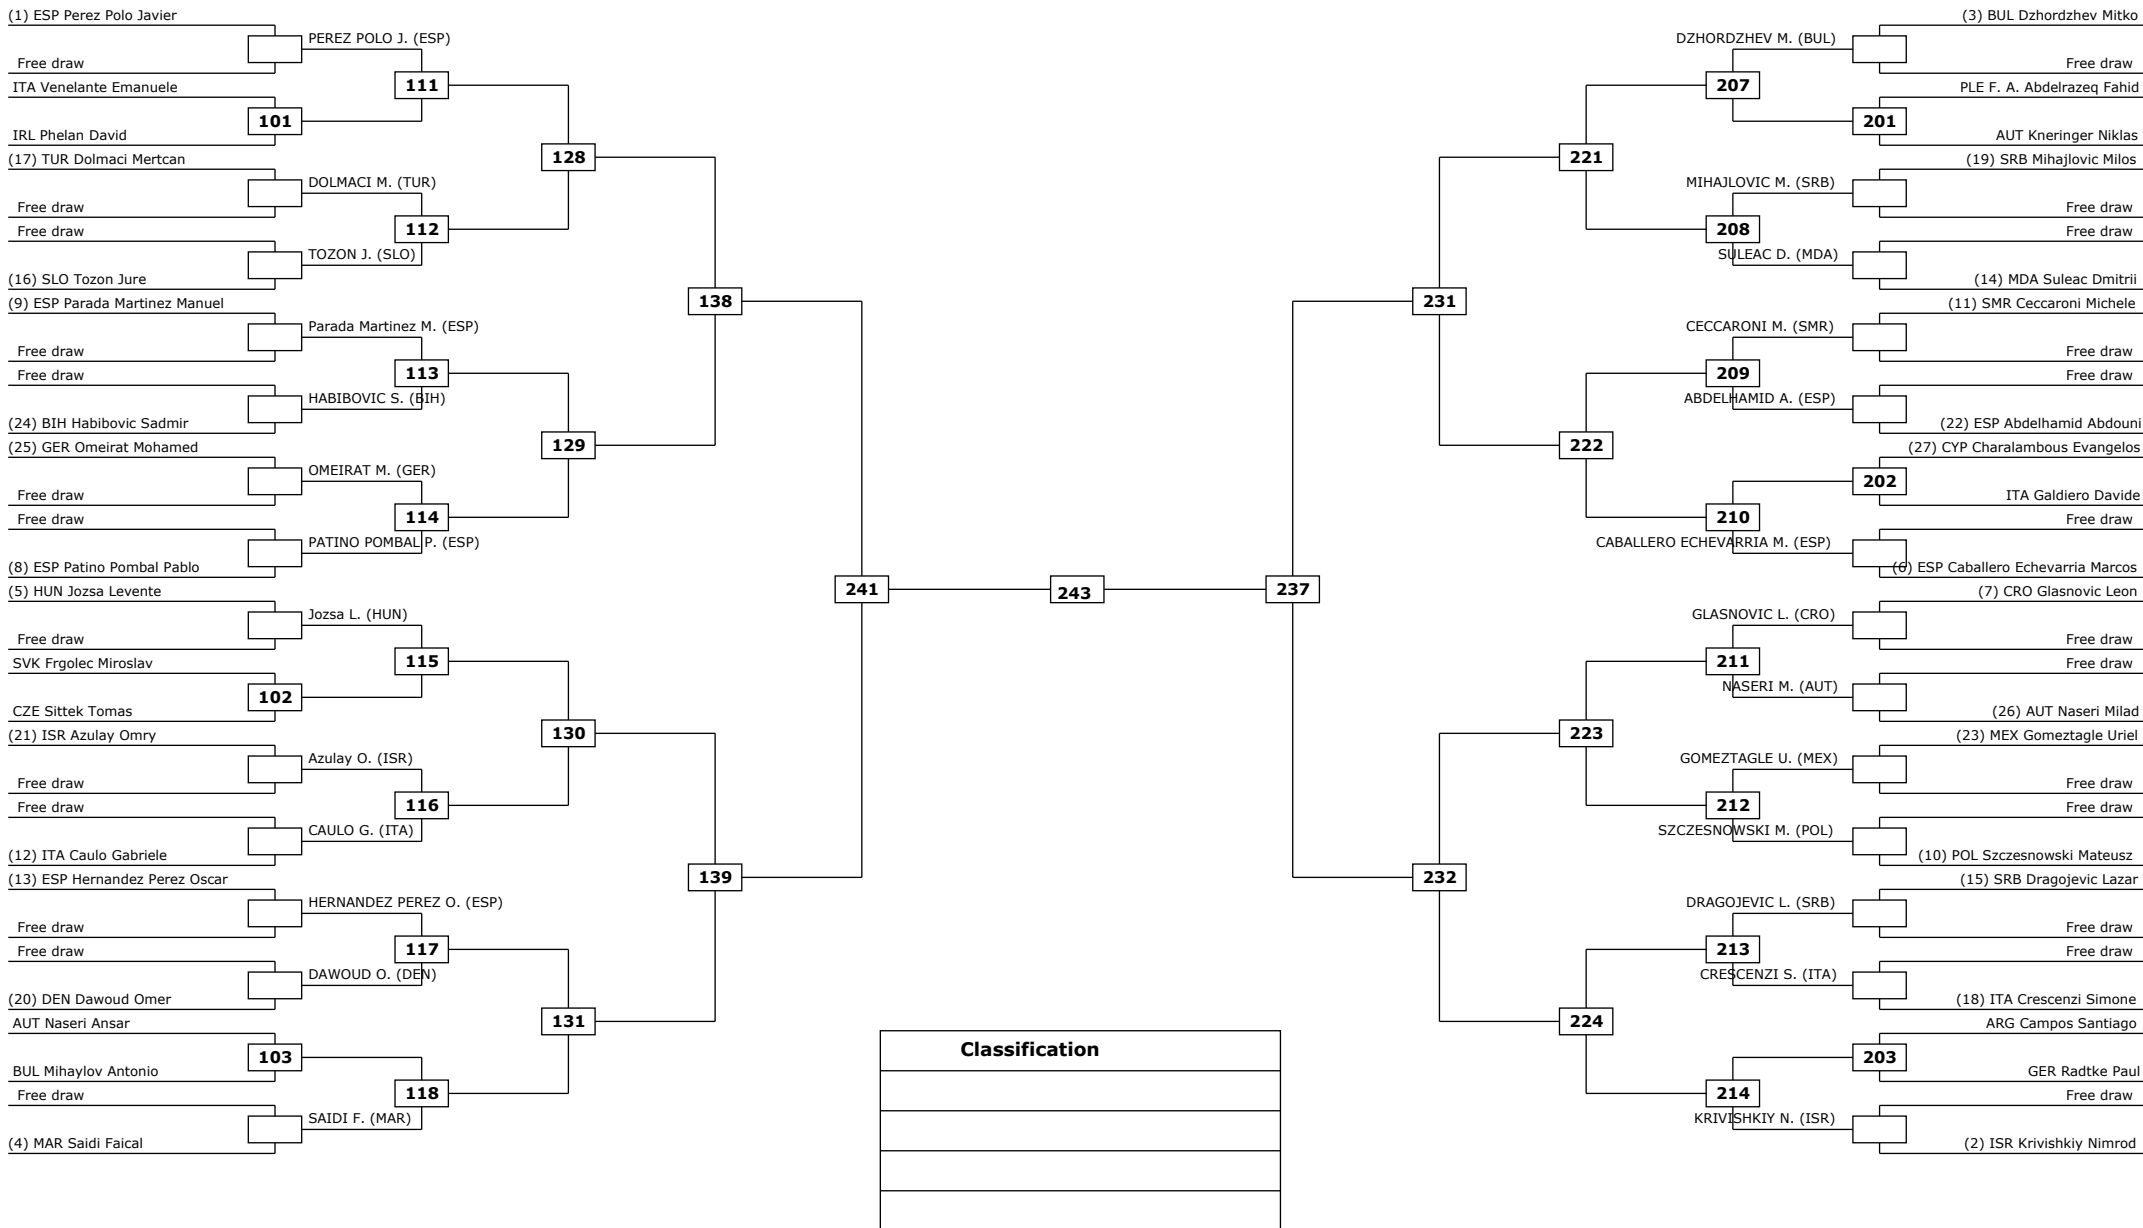

Round of 32 Round of 16 Quarter finals Semifinals Final Semifinals Quarter finals Round of 16 Round of 32

Classification

LEGEND:

(RSC) Win by Referee stop the contest	(PTG) Win by Point Gap	(SUP) Win by Superiority	(DSQ) Win by Disqualification	(DOB) Win by Disqualification for unsportsmanlike behavior	(DWR) Double Withdrawal	R: Round
(PTF) Win by final score	(GDP) Win by Golden Points	(WDR) Win by Withdrawal	(PUN) Win by Punitive Declaration	(DDB) Double Disqualification for unsportsmanlike behavior	(DDQ) Double Disqualification	

Round of 64 Round of 32 Round of 16 Quarter finals Semifinals Final Semifinals Quarter finals Round of 16 Round of 32 Round of 64

LEGEND:

(RSC) Win by Referee stop the contest	(PTG) Win by Point Gap	(SUP) Win by Superiority	(DSQ) Win by Disqualification	(DOB) Win by Disqualification for unsportsmanlike behavior	(DWR) Double Withdrawal	R: Round
(PTF) Win by final score	(GDP) Win by Golden Points	(WDR) Win by Withdrawal	(PUN) Win by Punitive Declaration	(DDB) Double Disqualification for unsportsmanlike behavior	(DDQ) Double Disqualification	

Round of 32 Round of 16 Quarter finals Semifinals Final Semifinals Quarter finals Round of 16 Round of 32

LEGEND:

(RSC) Win by Referee stop the contest
(PTF) Win by final score

(PTG) Win by Point Gap
(GDP) Win by Golden Points