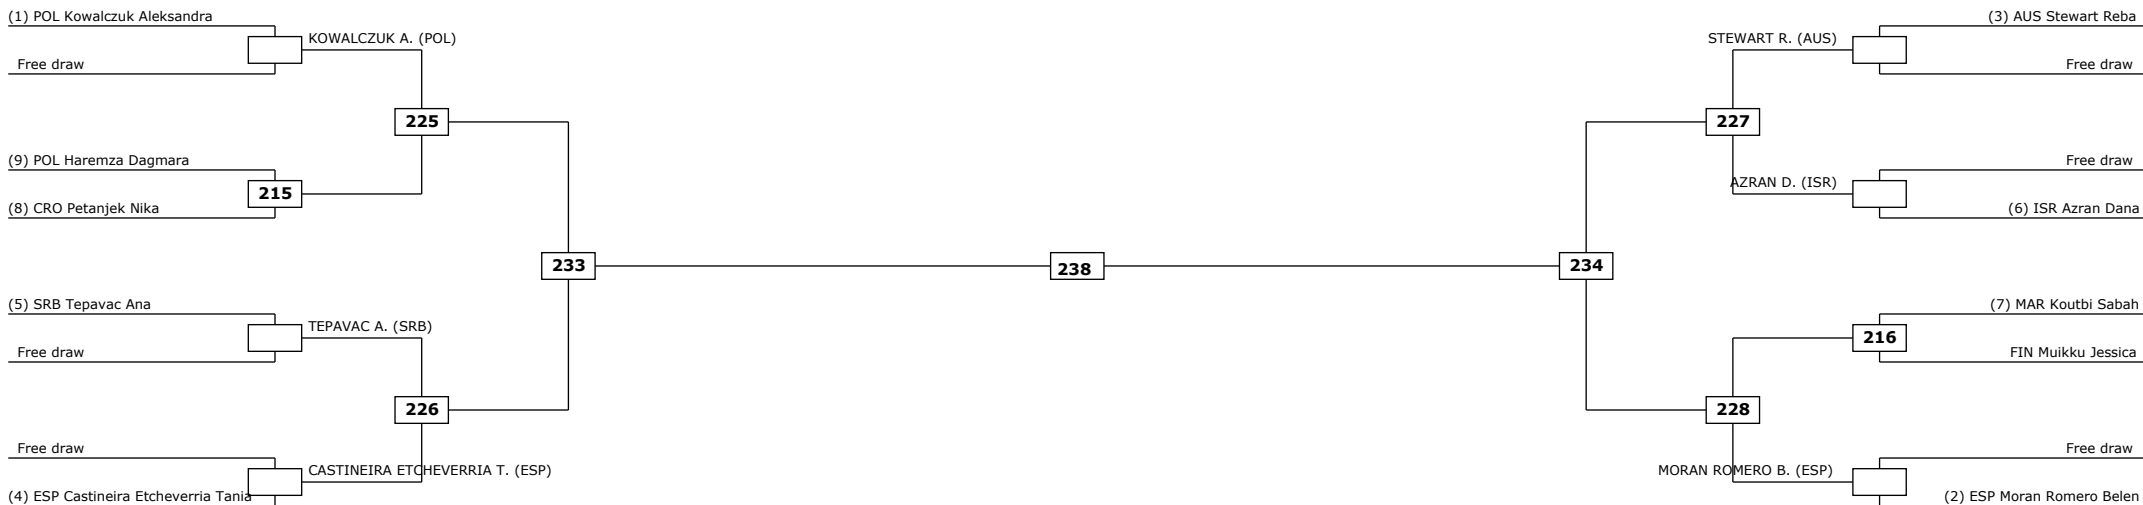

(DOB) Win by Disqualification for unsportsmanlike behavior
(DDB) Double Disqualification for unsportsmanlike behavior

(DWR) Double Withdrawal
(DDQ) Double Disqualification

R: Round

Round of 32 Round of 16 Quarter finals Semifinals Final Semifinals Quarter finals Round of 16 Round of 32

LEGEND:

(RSC) Win by Referee stop the contest
(PTF) Win by final score

(PTG) Win by Point Gap
(GDP) Win by Golden Points

(SUP) Win by Superiority
(WDR) Win by Withdrawal

(DSQ) Win by Disqualification
(PUN) Win by Punitive Declaration

(DOB) Win by Disqualification for unsportsmanlike behavior
(DDB) Double Disqualification for unsportsmanlike behavior

(DWR) Double Withdrawal
(DDQ) Double Disqualification

R: Round

Classification

LEGEND:

(RSC) Win by Referee stop the contest
(PTF) Win by final score