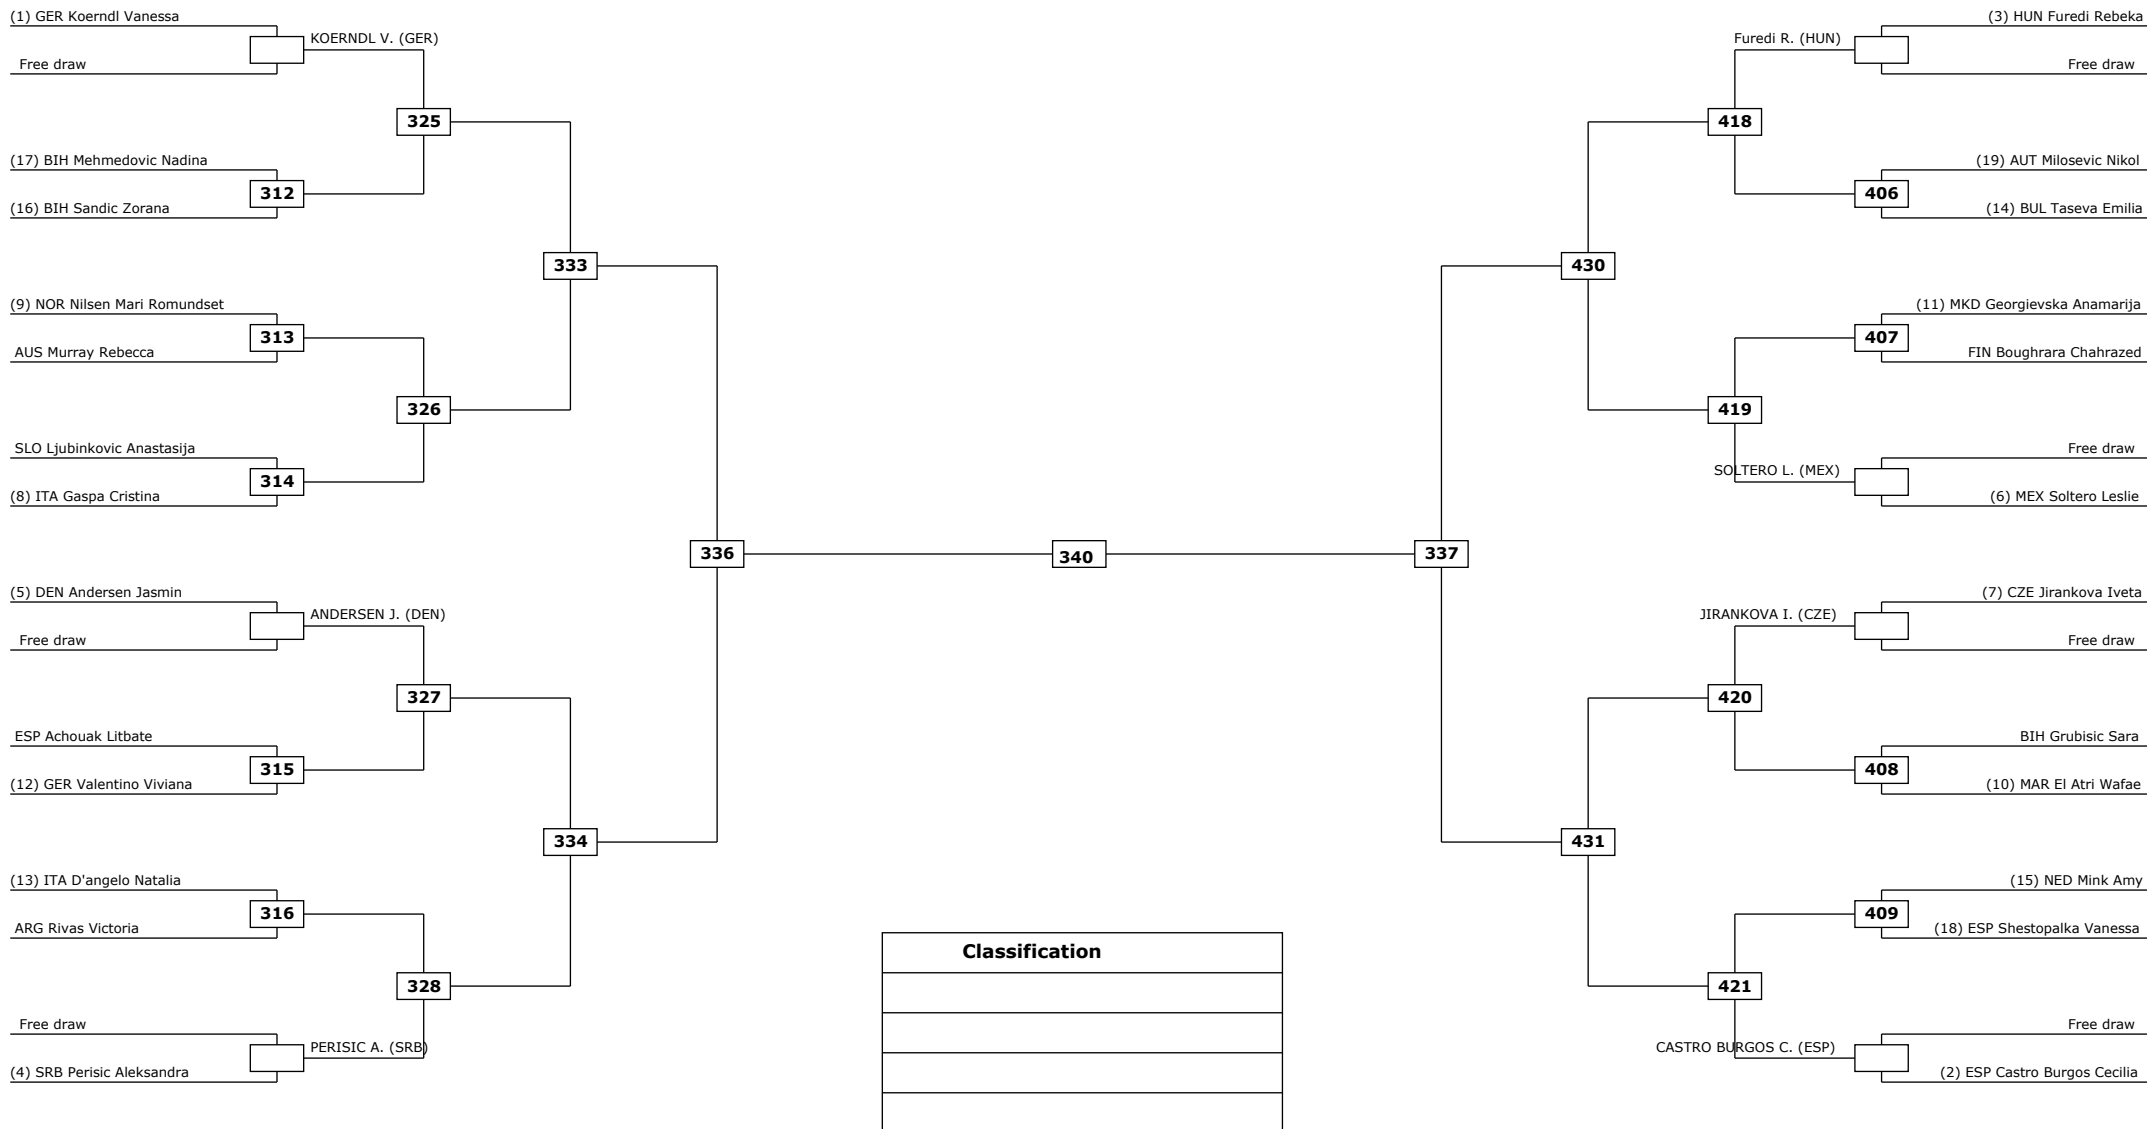

(DDB) Double Disqualification for unsportsmanlike behavior

(DWR) Double Withdrawal

(DDQ) Double Disqualification

R: Round

Round of 32 Round of 16 Quarter finals Semifinals Final Semifinals Quarter finals Round of 16 Round of 32

LEGEND:

(RSC) Win by Referee stop the contest
(PTF) Win by final score

(PTG) Win by Point Gap
(GDP) Win by Golden Points

(SUP) Win by Superiority
(WDR) Win by Withdrawal

(DSQ) Win by Disqualification
(PUN) Win by Punitive Declaration

(DOB) Win by Disqualification for unsportsmanlike behavior
(DDB) Double Disqualification for unsportsmanlike behavior

(DWR) Double Withdrawal
(DDQ) Double Disqualification

R: Round

Round of 32 Round of 16 Quarter finals Semifinals Final Semifinals Quarter finals Round of 16 Round of 32