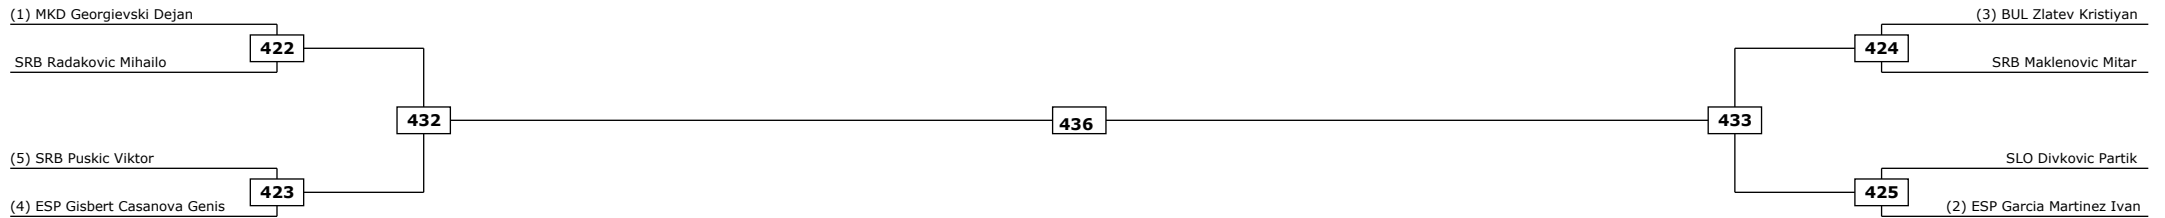

(DWR) Double Withdrawal
(DDQ) Double Disqualification

R: Round

Quarter finals

Semifinals

Final

Semifinals

Quarter finals

Classification

LEGEND:

(RSC) Win by Referee stop the contest
(PTF) Win by final score

(PTG) Win by Point Gap

(GDP) Win by Golden Points

(SUP) Win by Superiority

(WDR) Win by Withdrawal

(DSQ) Win by Disqualification

(PUN) Win by Punitive Declaration