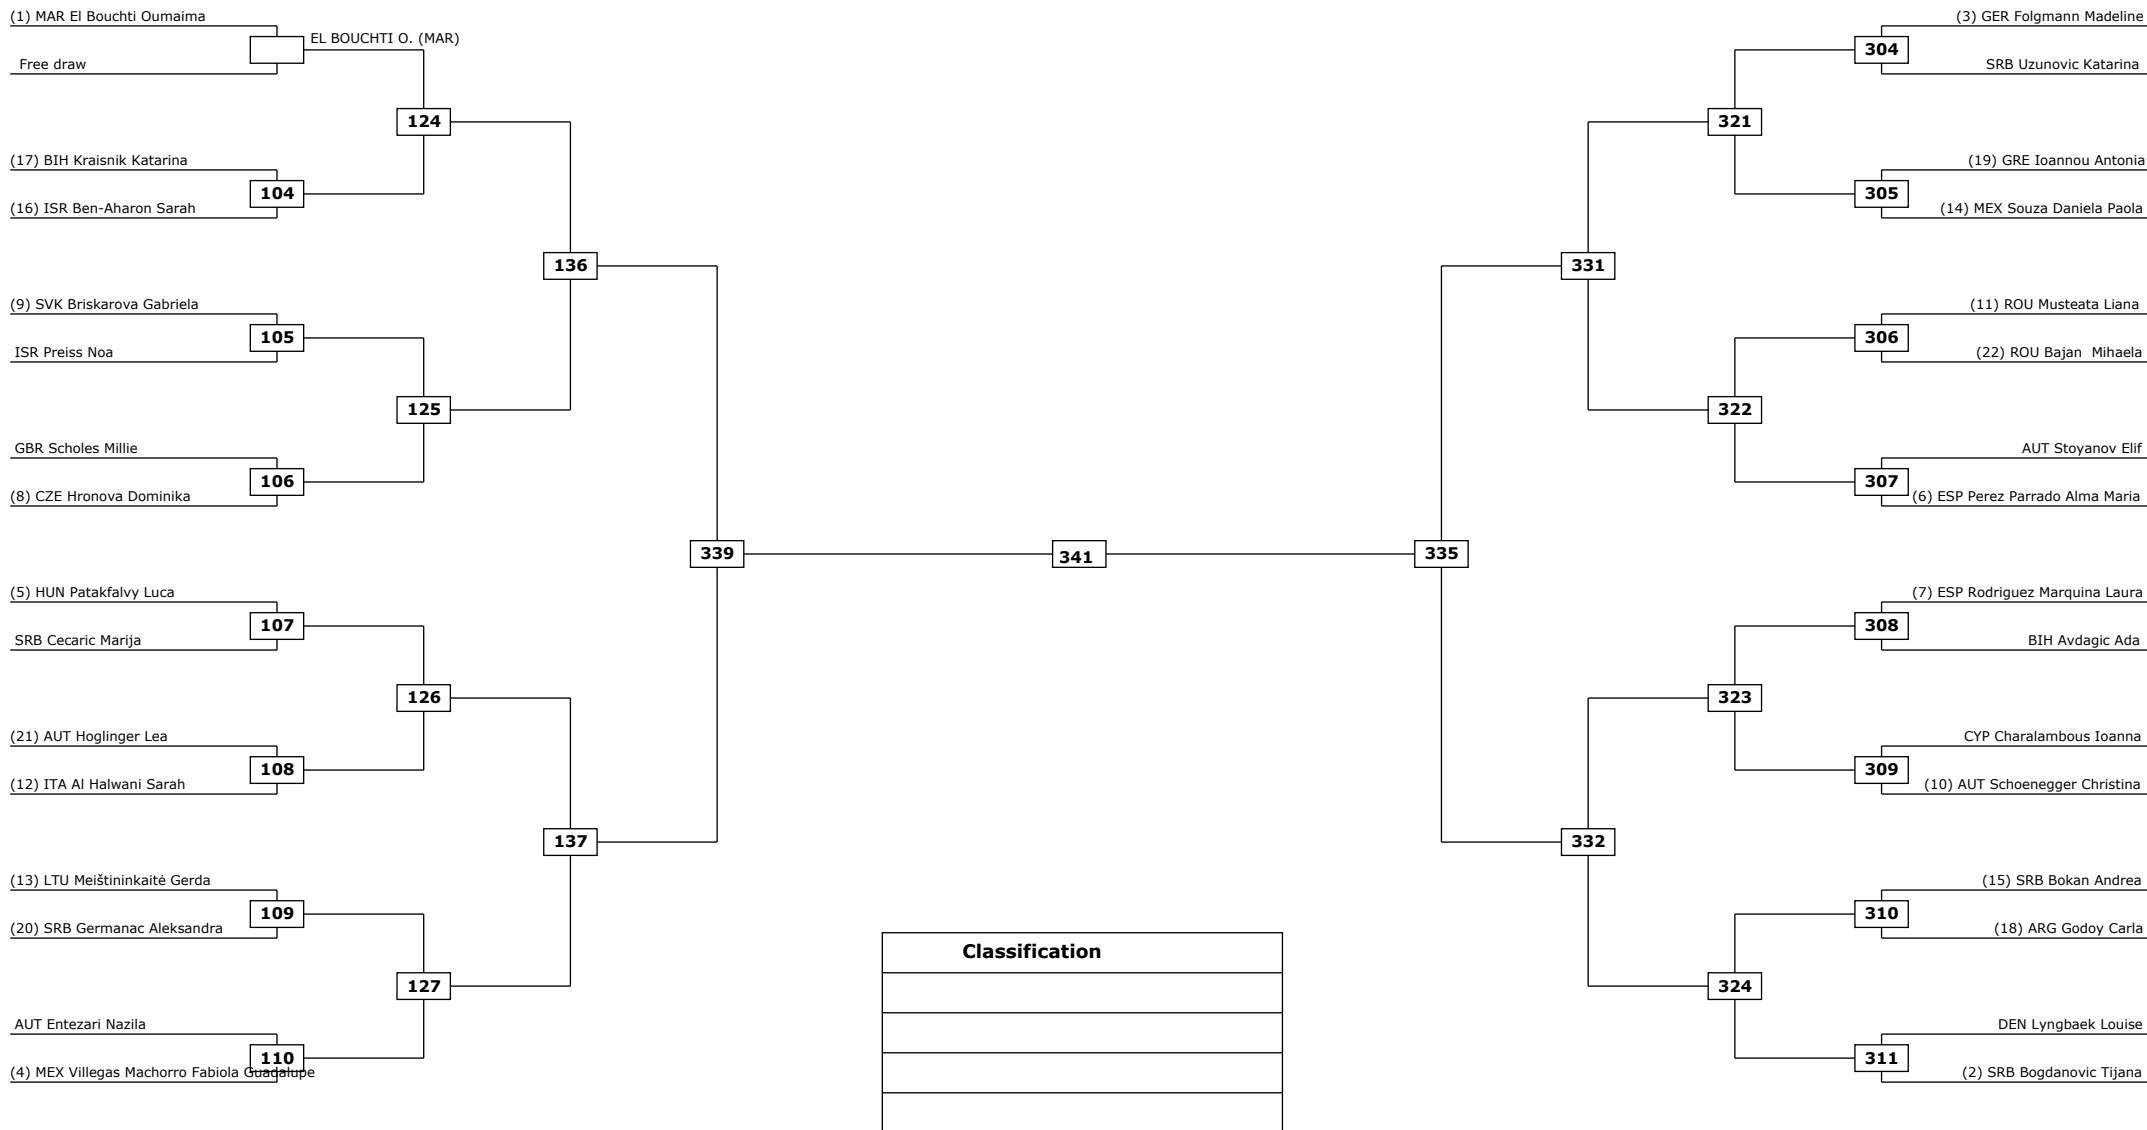

(DDB) Double Disqualification for unsportsmanlike behavior

(DWR) Double Withdrawal

(DDQ) Double Disqualification

R: Round

Round of 32 Round of 16 Quarter finals Semifinals Final Semifinals Quarter finals Round of 16 Round of 32