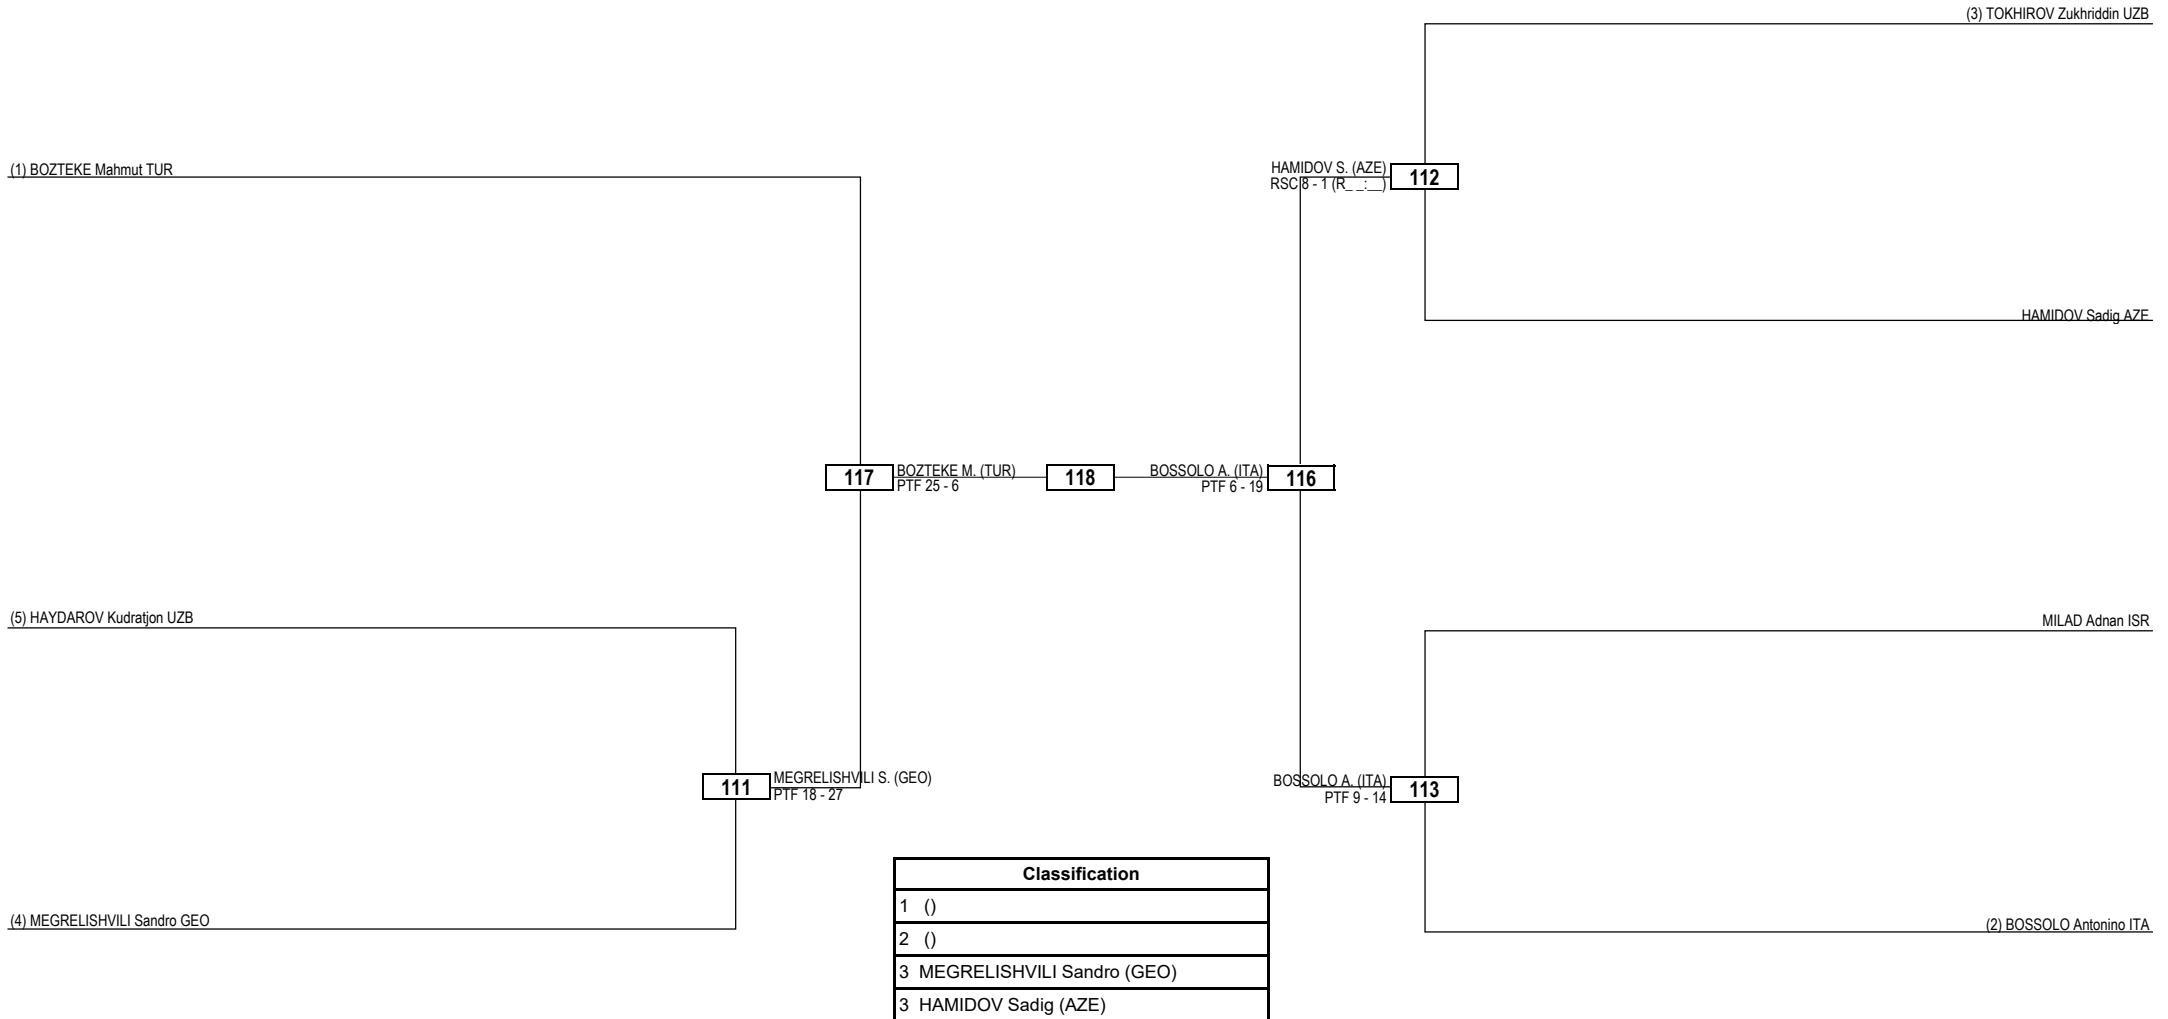

Quarterfinals   Semifinals   Final   Semifinals   Quarterfinals