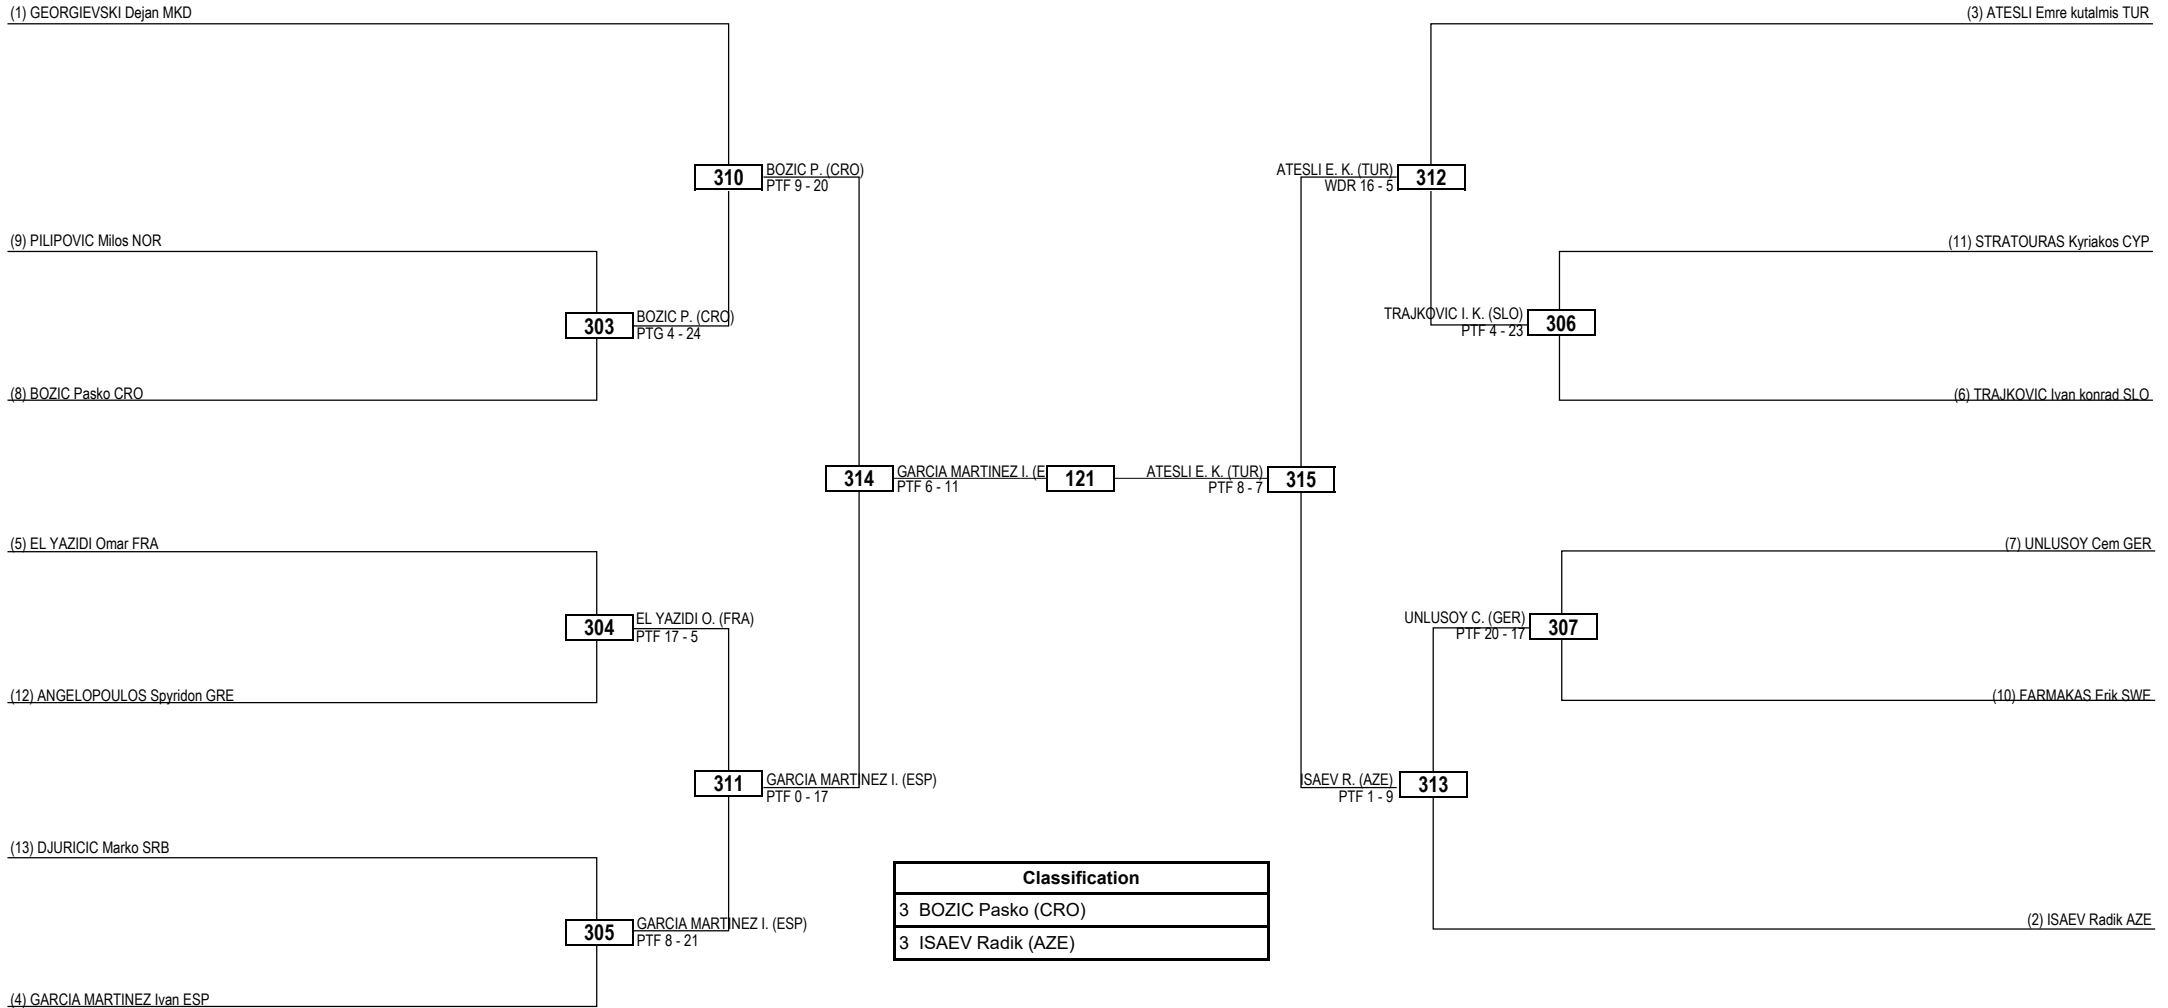

Round of 16 Quarterfinals Semifinals Final Semifinals Quarterfinals Round of 16

LEGEND RSC: Win by Referee Stop Contest PTG: Win by Point Gap SUP: Win by Superiority DSQ: Win by Disqualification DQB: Win by Disqualification for unsportsmanlike behavior DWR: Double Withdrawal R: Round
 (x) **Seed** PTF: Win by Final Score GDP: Win by Golden Points WDR: Win by Withdrawal PUN: Win by Punitive Declaration DDB: Double Disqualification for unsportsmanlike behavior DDQ: Double Disqualification

Round of 32	Round of 16	Quarterfinals	Semifinals	Final	Semifinals	Quarterfinals	Round of 16	Round of 32
-------------	-------------	---------------	------------	-------	------------	---------------	-------------	-------------

Round of 32 Round of 16 Quarterfinals Semifinals Final Semifinals Quarterfinals Round of 16 Round of 32

LEGEND	RSC: Win by Referee Stop Contest	PTG: Win by Point Gap	SUP: Win by Superiority	DSQ: Win by Disqualification	DQB: Win by Disqualification for unsportsmanlike behavior	DWR: Double Withdrawal	R: Round
(x) Seed	PTF: Win by Final Score	GDP: Win by Golden Points	WDR: Win by Withdrawal	PUN: Win by Punitive Declaration	DDB: Double Disqualification for unsportsmanlike behavior	DDQ: Double Disqualification	