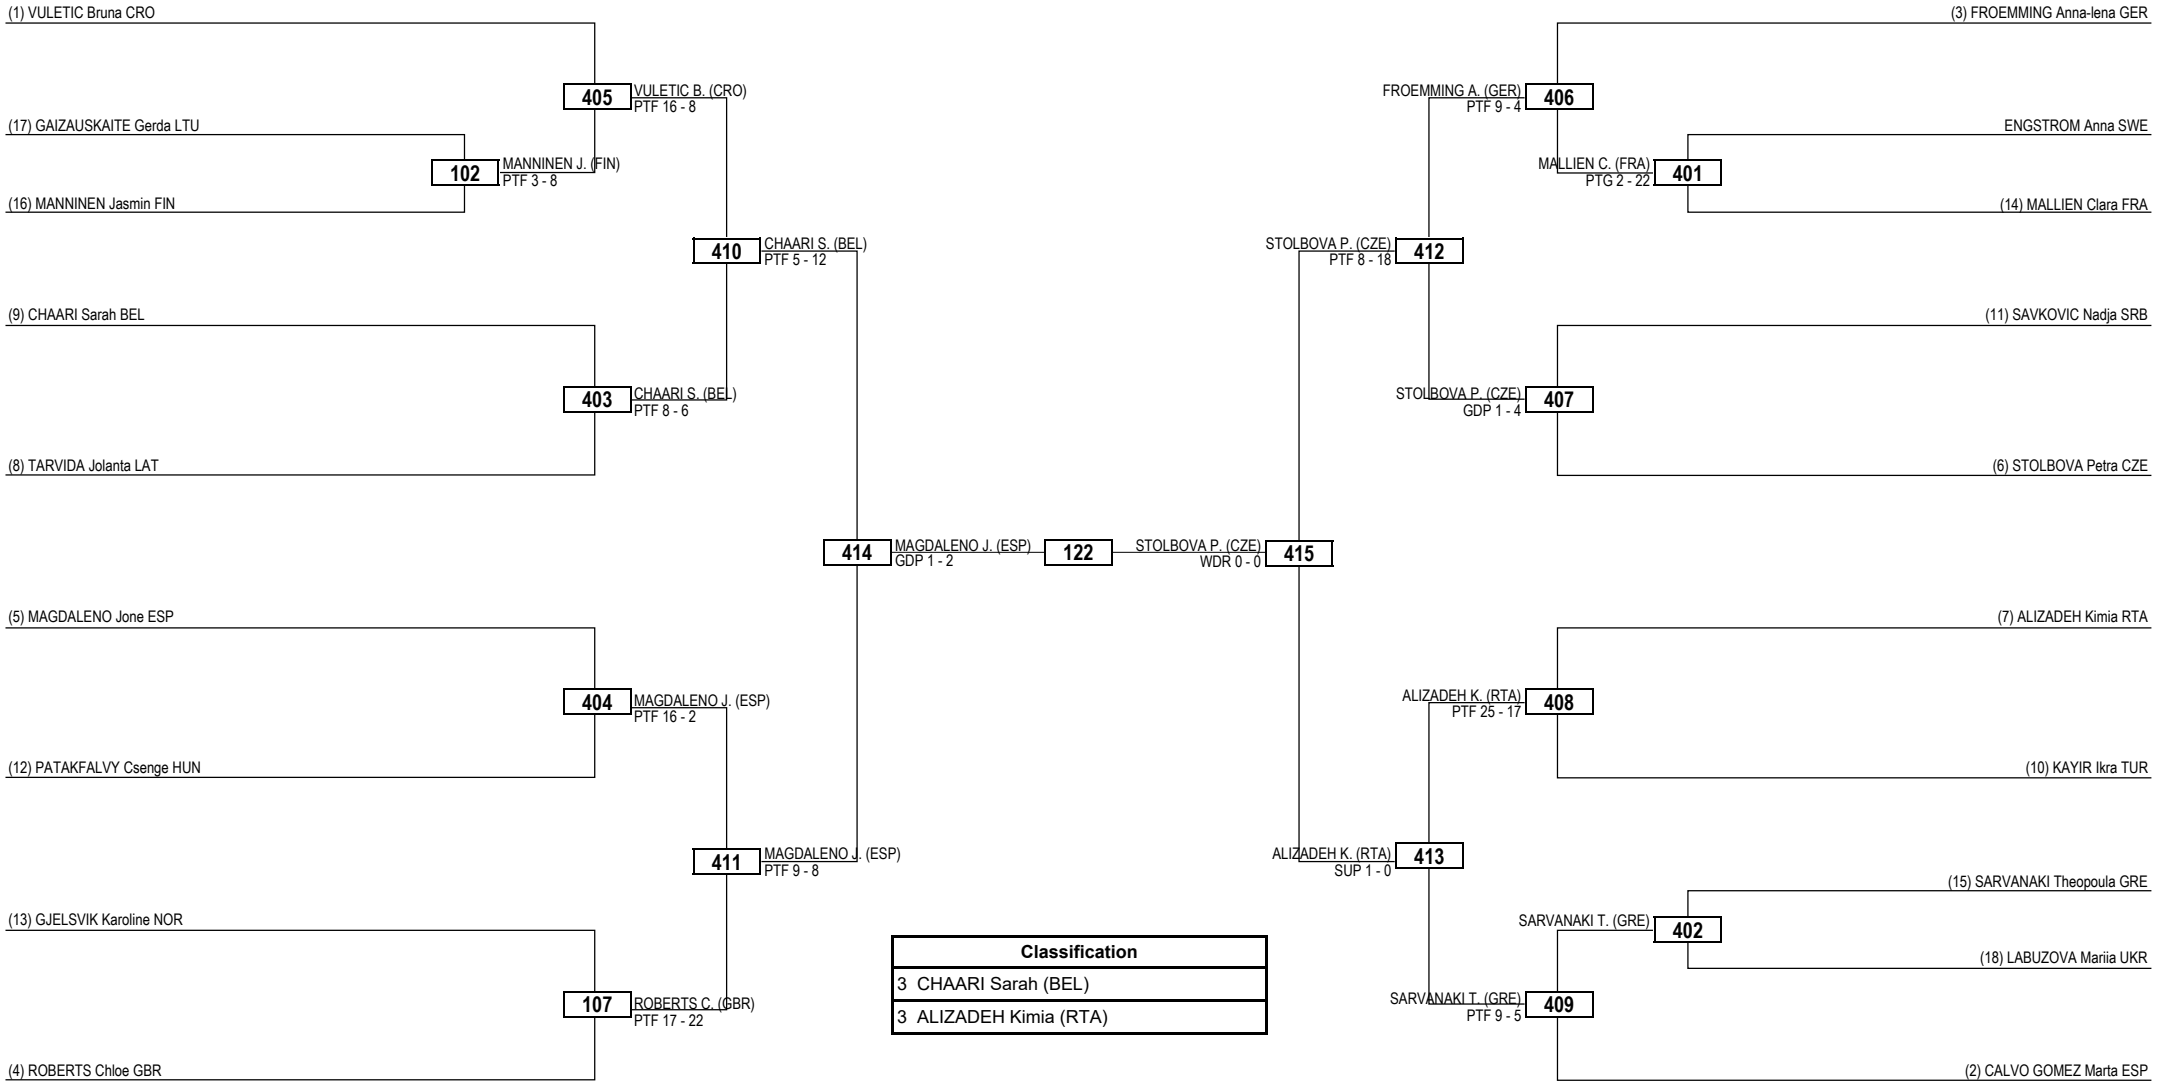

Round of 32   Round of 16   Quarterfinals   Semifinals   Final   Semifinals   Quarterfinals   Round of 16   Round of 32

LEGEND	RSC: Win by Referee Stop Contest	PTG: Win by Point Gap	SUP: Win by Superiority	DSQ: Win by Disqualification	DQB: Win by Disqualification for unsportsmanlike behavior	DWR: Double Withdrawal	R: Round
(x) Seed	PTF: Win by Final Score	GDP: Win by Golden Points	WDR: Win by Withdrawal	PUN: Win by Punitive Declaration	DDB: Double Disqualification for unsportsmanlike behavior	DDQ: Double Disqualification