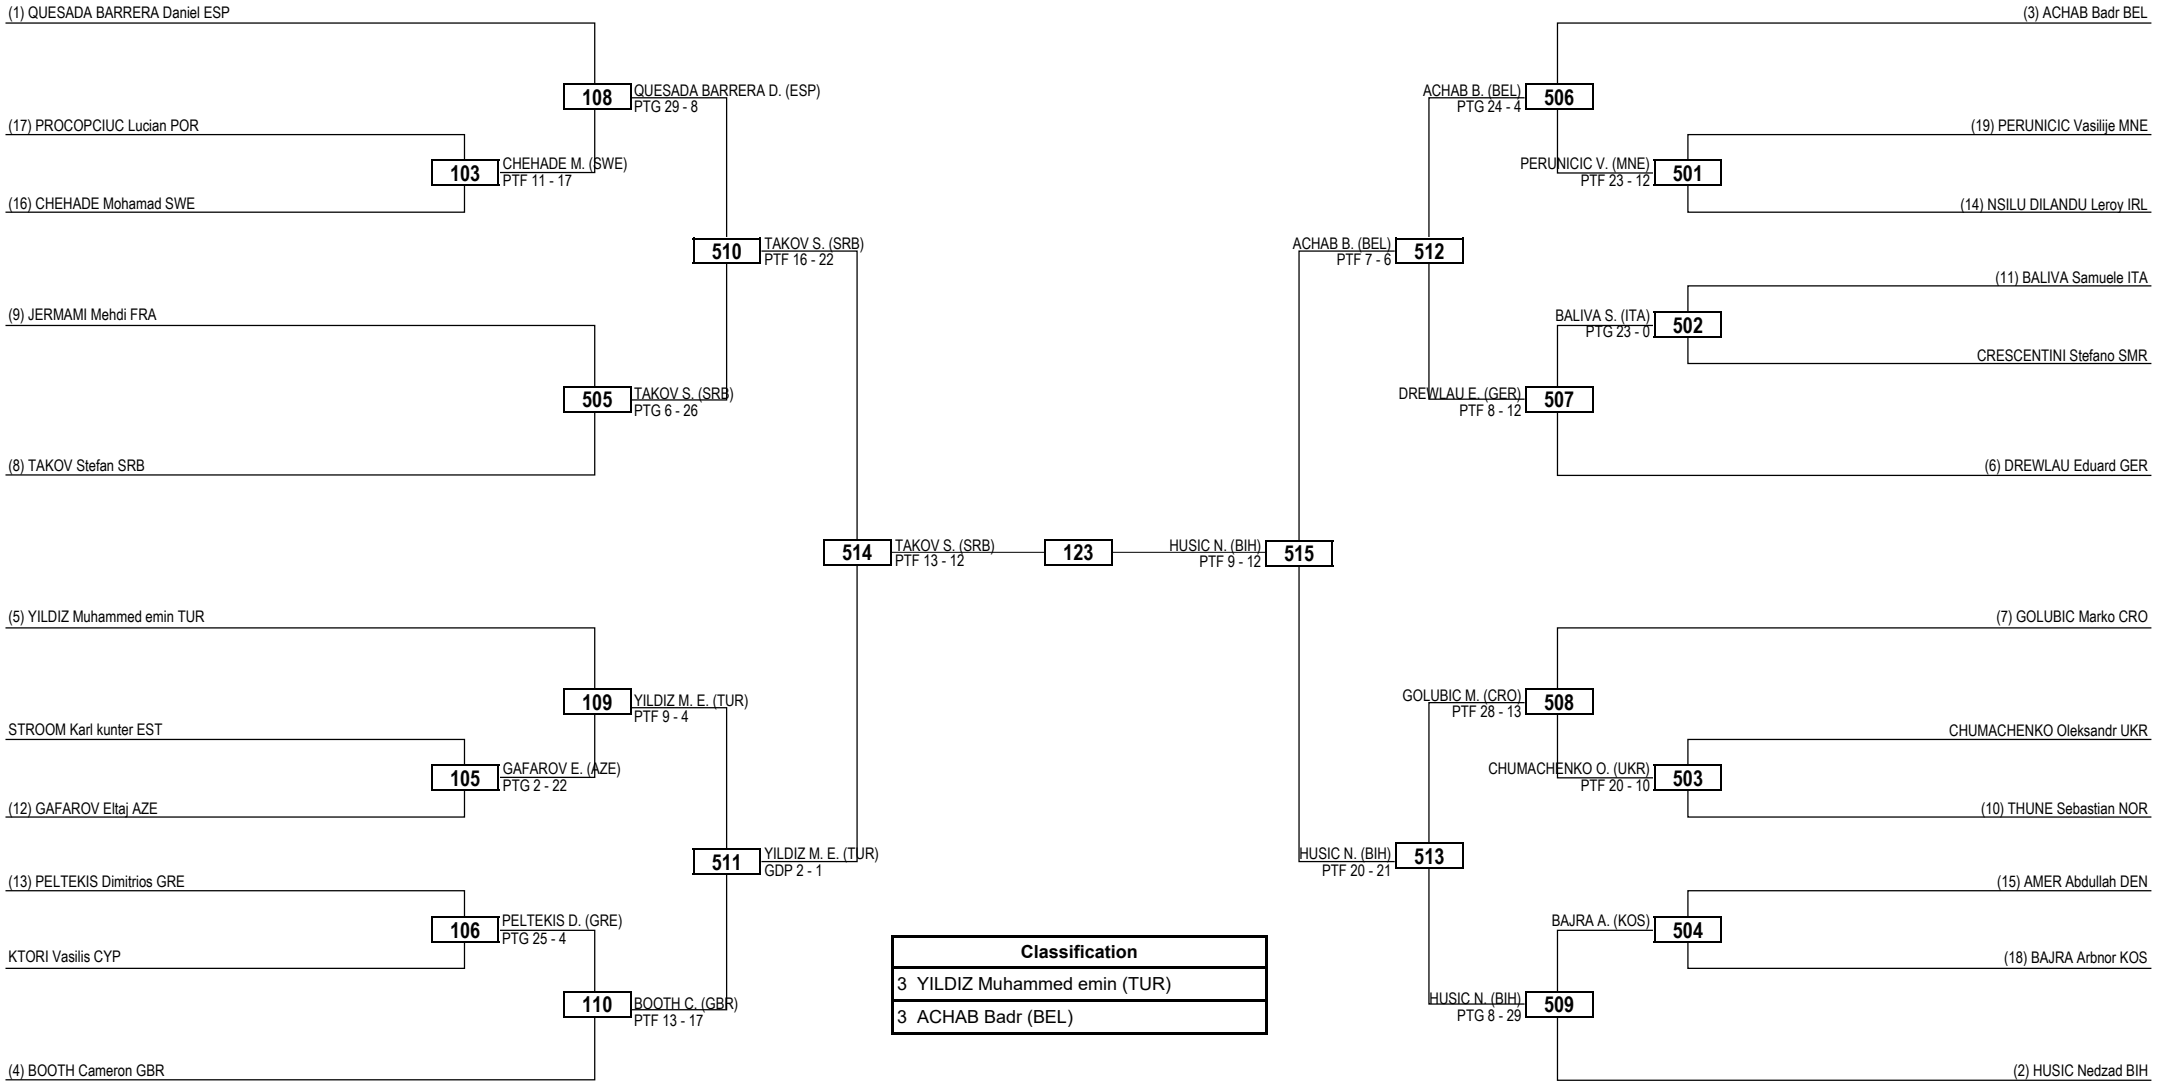

Round of 16 Quarterfinals Semifinals Final Semifinals Quarterfinals Round of 16

LEGEND RSC: Win by Referee Stop Contest PTG: Win by Point Gap SUP: Win by Superiority DSQ: Win by Disqualification DQB: Win by Disqualification for unsportsmanlike behavior DWR: Double Withdrawal R: Round
 (x) **Seed** PTF: Win by Final Score GDP: Win by Golden Points WDR: Win by Withdrawal PUN: Win by Punitive Declaration DDB: Double Disqualification for unsportsmanlike behavior DDQ: Double Disqualification

Round of 32	Round of 16	Quarterfinals	Semifinals	Final	Semifinals	Quarterfinals	Round of 16	Round of 32
-------------	-------------	---------------	------------	-------	------------	---------------	-------------	-------------

Round of 32 Round of 16 Quarterfinals Semifinals Final Semifinals Quarterfinals Round of 16 Round of 32

LEGEND	RSC: Win by Referee Stop Contest	PTG: Win by Point Gap	SUP: Win by Superiority	DSQ: Win by Disqualification	DQB: Win by Disqualification for unsportsmanlike behavior	DWR: Double Withdrawal	R: Round
(x) Seed	PTF: Win by Final Score	GDP: Win by Golden Points	WDR: Win by Withdrawal	PUN: Win by Punitive Declaration	DDB: Double Disqualification for unsportsmanlike behavior	DDQ: Double Disqualification	