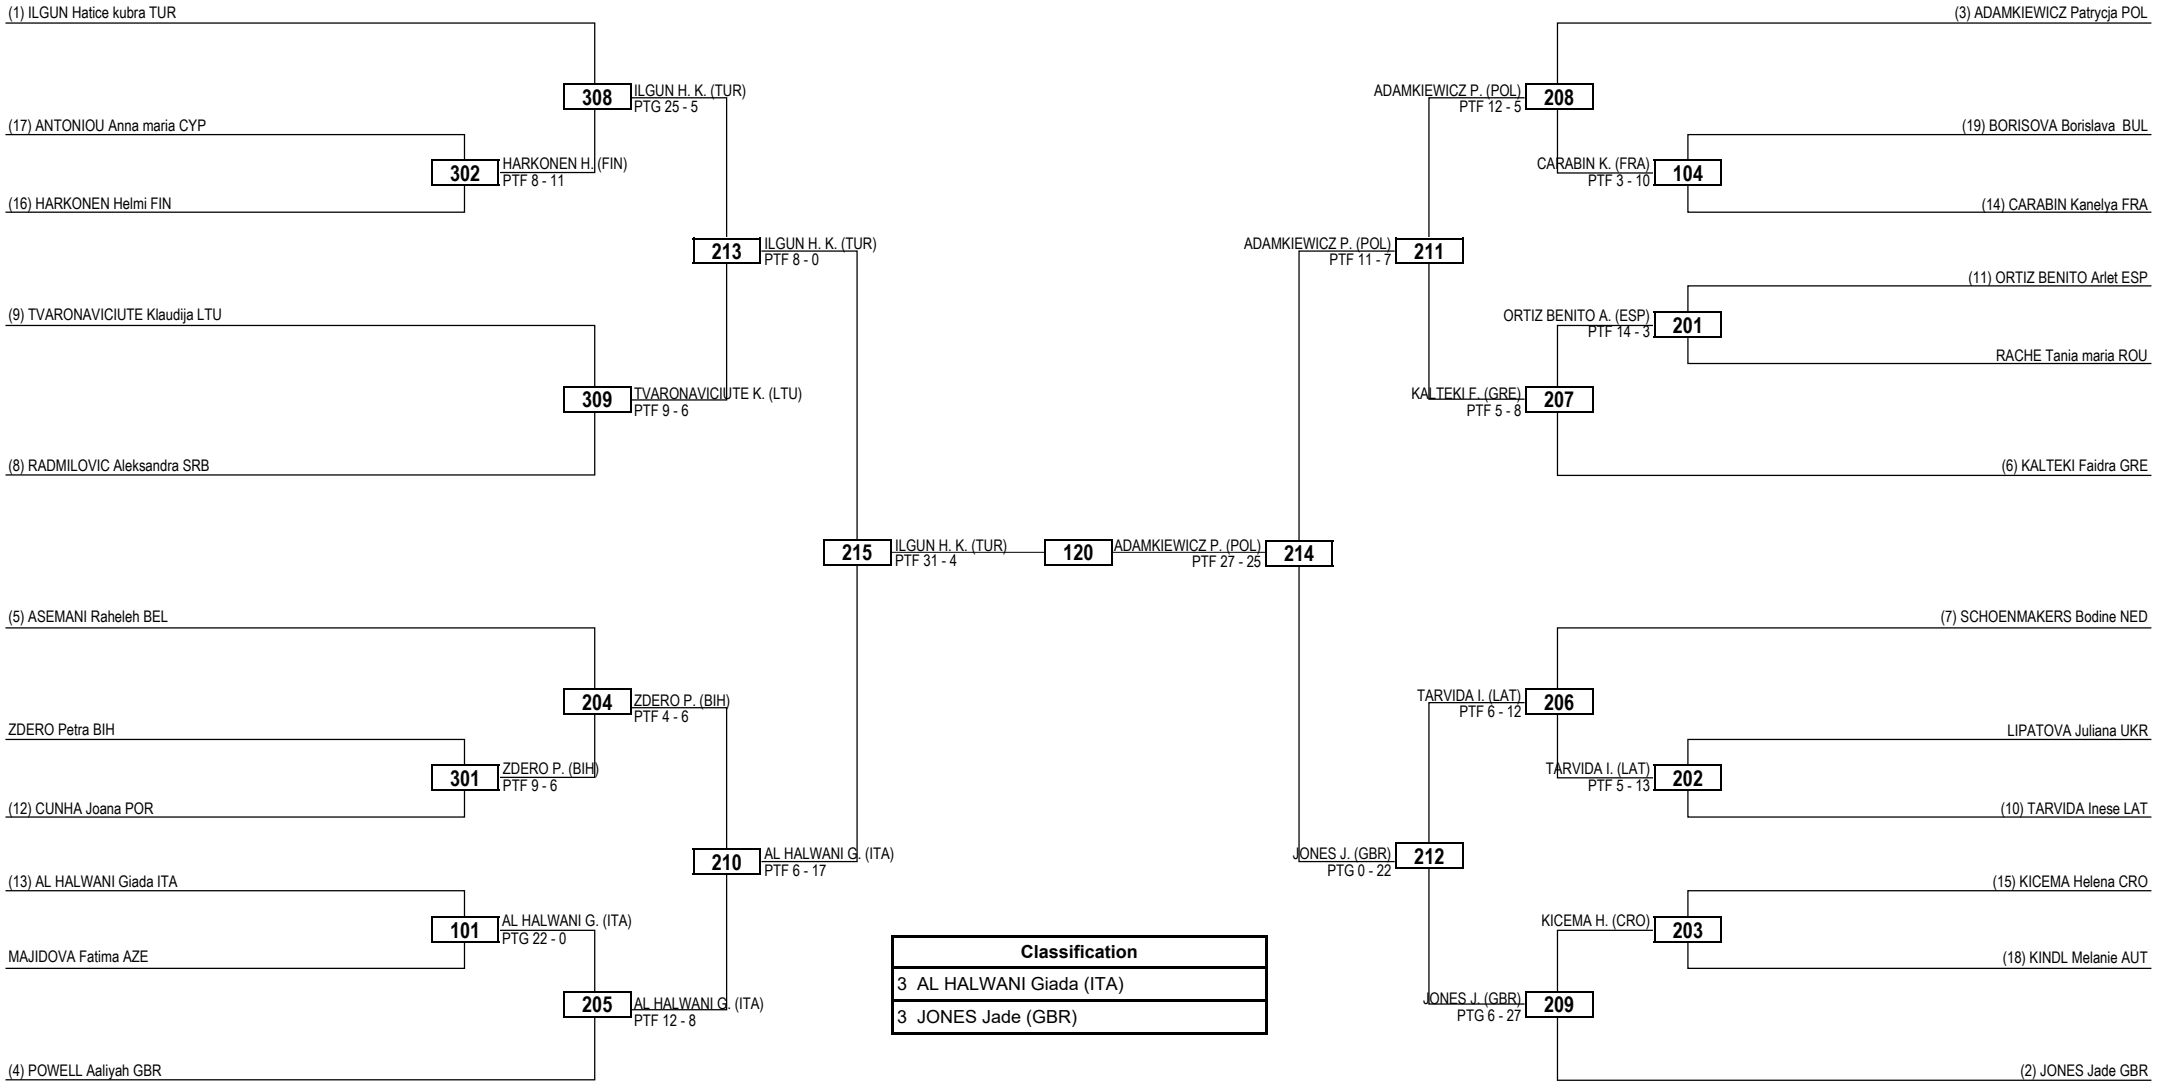

Round of 16 Quarterfinals Semifinals Final Semifinals Quarterfinals Round of 16

LEGEND RSC: Win by Referee Stop Contest PTG: Win by Point Gap SUP: Win by Superiority DSQ: Win by Disqualification DQB: Win by Disqualification for unsportsmanlike behavior DWR: Double Withdrawal R: Round
 (x) **Seed** PTF: Win by Final Score GDP: Win by Golden Points WDR: Win by Withdrawal PUN: Win by Punitive Declaration DDB: Double Disqualification for unsportsmanlike behavior DDQ: Double Disqualification

Round of 32	Round of 16	Quarterfinals	Semifinals	Final	Semifinals	Quarterfinals	Round of 16	Round of 32
-------------	-------------	---------------	------------	-------	------------	---------------	-------------	-------------

Round of 32 Round of 16 Quarterfinals Semifinals Final Semifinals Quarterfinals Round of 16 Round of 32

LEGEND	RSC: Win by Referee Stop Contest	PTG: Win by Point Gap	SUP: Win by Superiority	DSQ: Win by Disqualification	DQB: Win by Disqualification for unsportsmanlike behavior	DWR: Double Withdrawal	R: Round
(x) Seed	PTF: Win by Final Score	GDP: Win by Golden Points	WDR: Win by Withdrawal	PUN: Win by Punitive Declaration	DDB: Double Disqualification for unsportsmanlike behavior	DDQ: Double Disqualification	