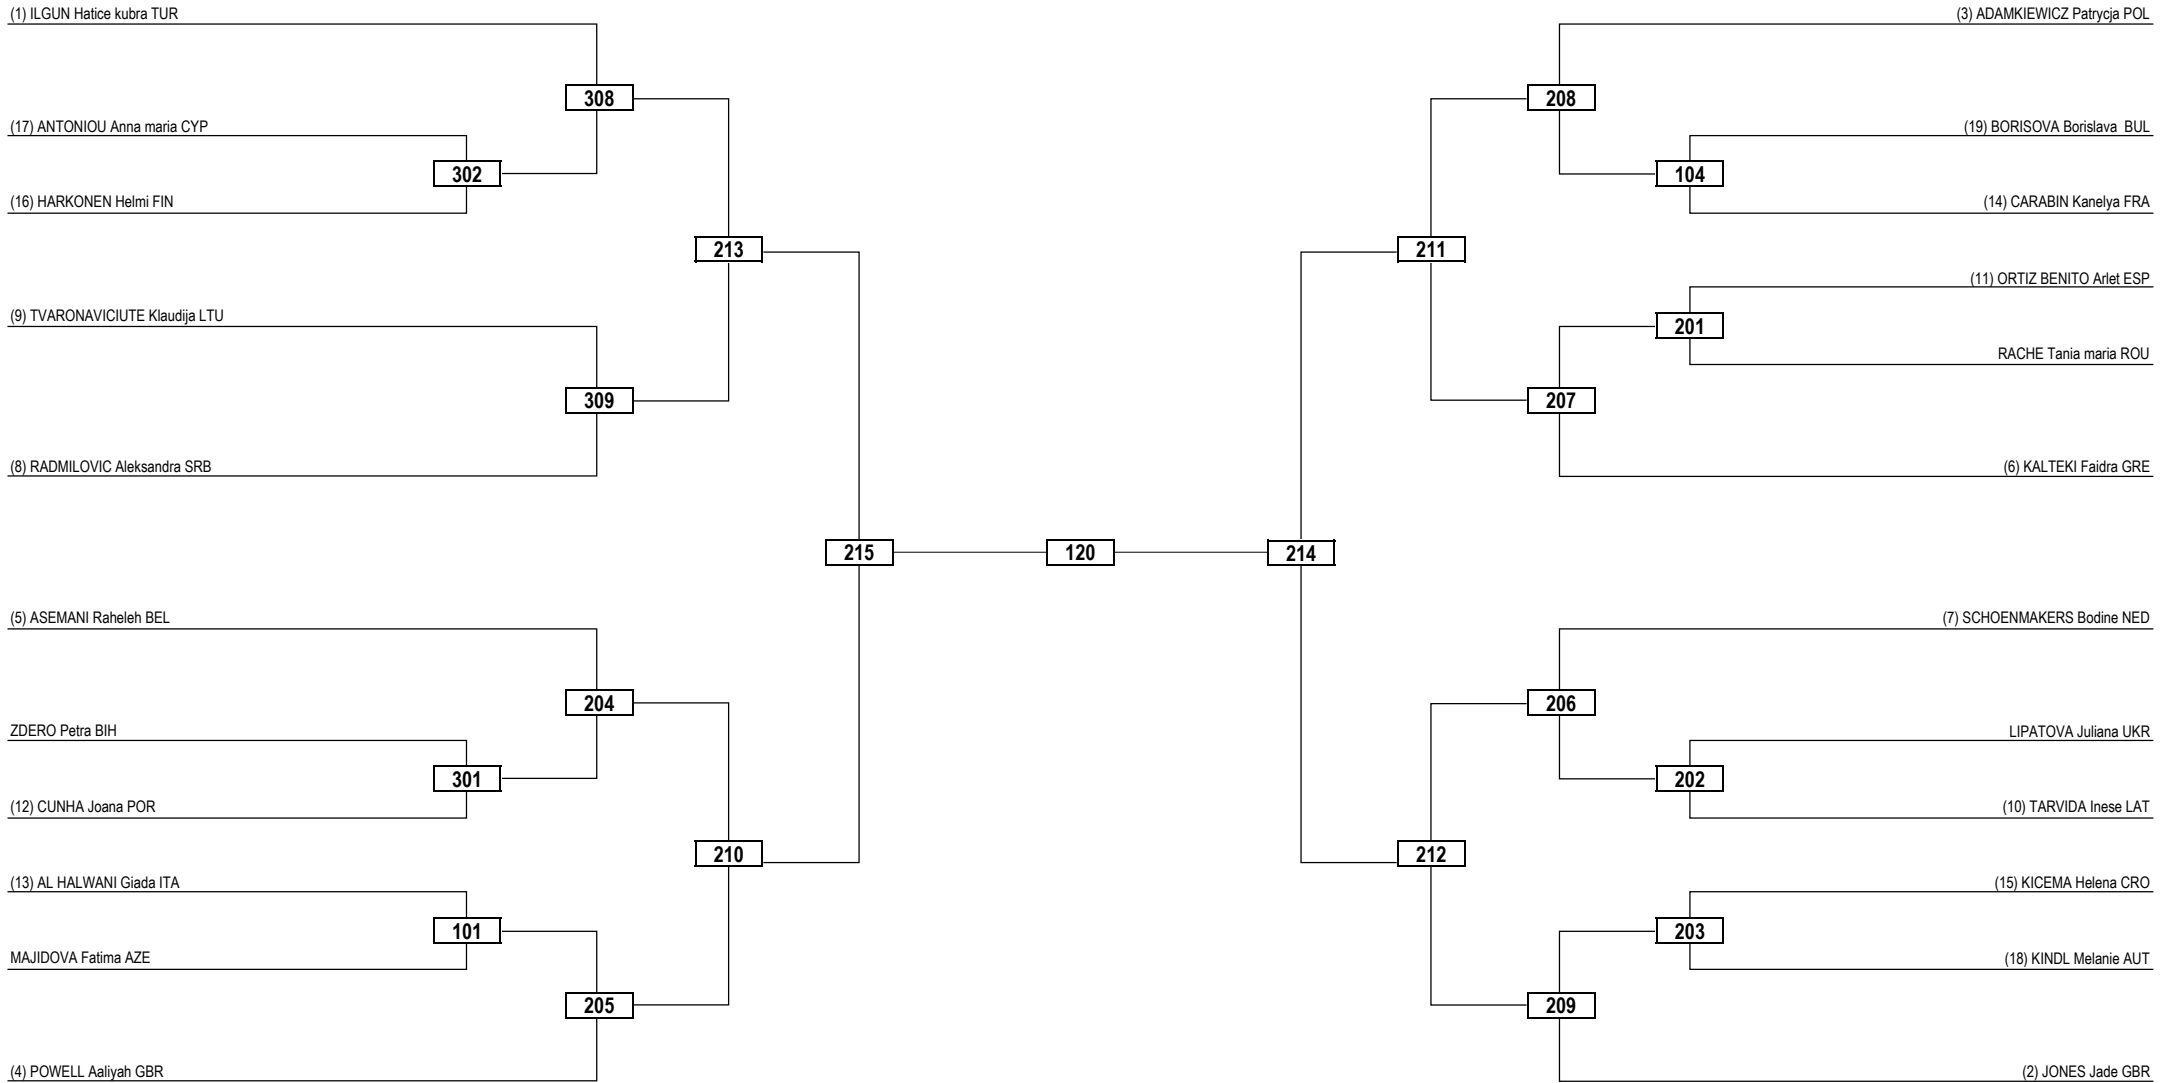

Round of 16    Quarterfinals    Semifinals    Final    Semifinals    Quarterfinals    Round of 16

<b>LEGEND</b>	RSC: Win by Referee Stop Contest	PTG: Win by Point Gap	SUP: Win by Superiority	DSQ: Win by Disqualification	DQB: Win by Disqualification for unsportsmanlike behavior	DWR: Double Withdrawal	R: Round
(x) <b>Seed</b>	PTF: Win by Final Score	GDP: Win by Golden Points	WDR: Win by Withdrawal	PUN: Win by Punitive Declaration	DDB: Double Disqualification for unsportsmanlike behavior	DDQ: Double Disqualification	

Round of 32   Round of 16   Quarterfinals   Semifinals   Final   Semifinals   Quarterfinals   Round of 16   Round of 32

<b>LEGEND</b>	RSC: Win by Referee Stop Contest	PTG: Win by Point Gap	SUP: Win by Superiority	DSQ: Win by Disqualification	DQB: Win by Disqualification for unsportsmanlike behavior	DWR: Double Withdrawal	R: Round
<b>(x) Seed</b>	PTF: Win by Final Score	GDP: Win by Golden Points	WDR: Win by Withdrawal	PUN: Win by Punitive Declaration	DDB: Double Disqualification for unsportsmanlike behavior	DDQ: Double Disqualification	