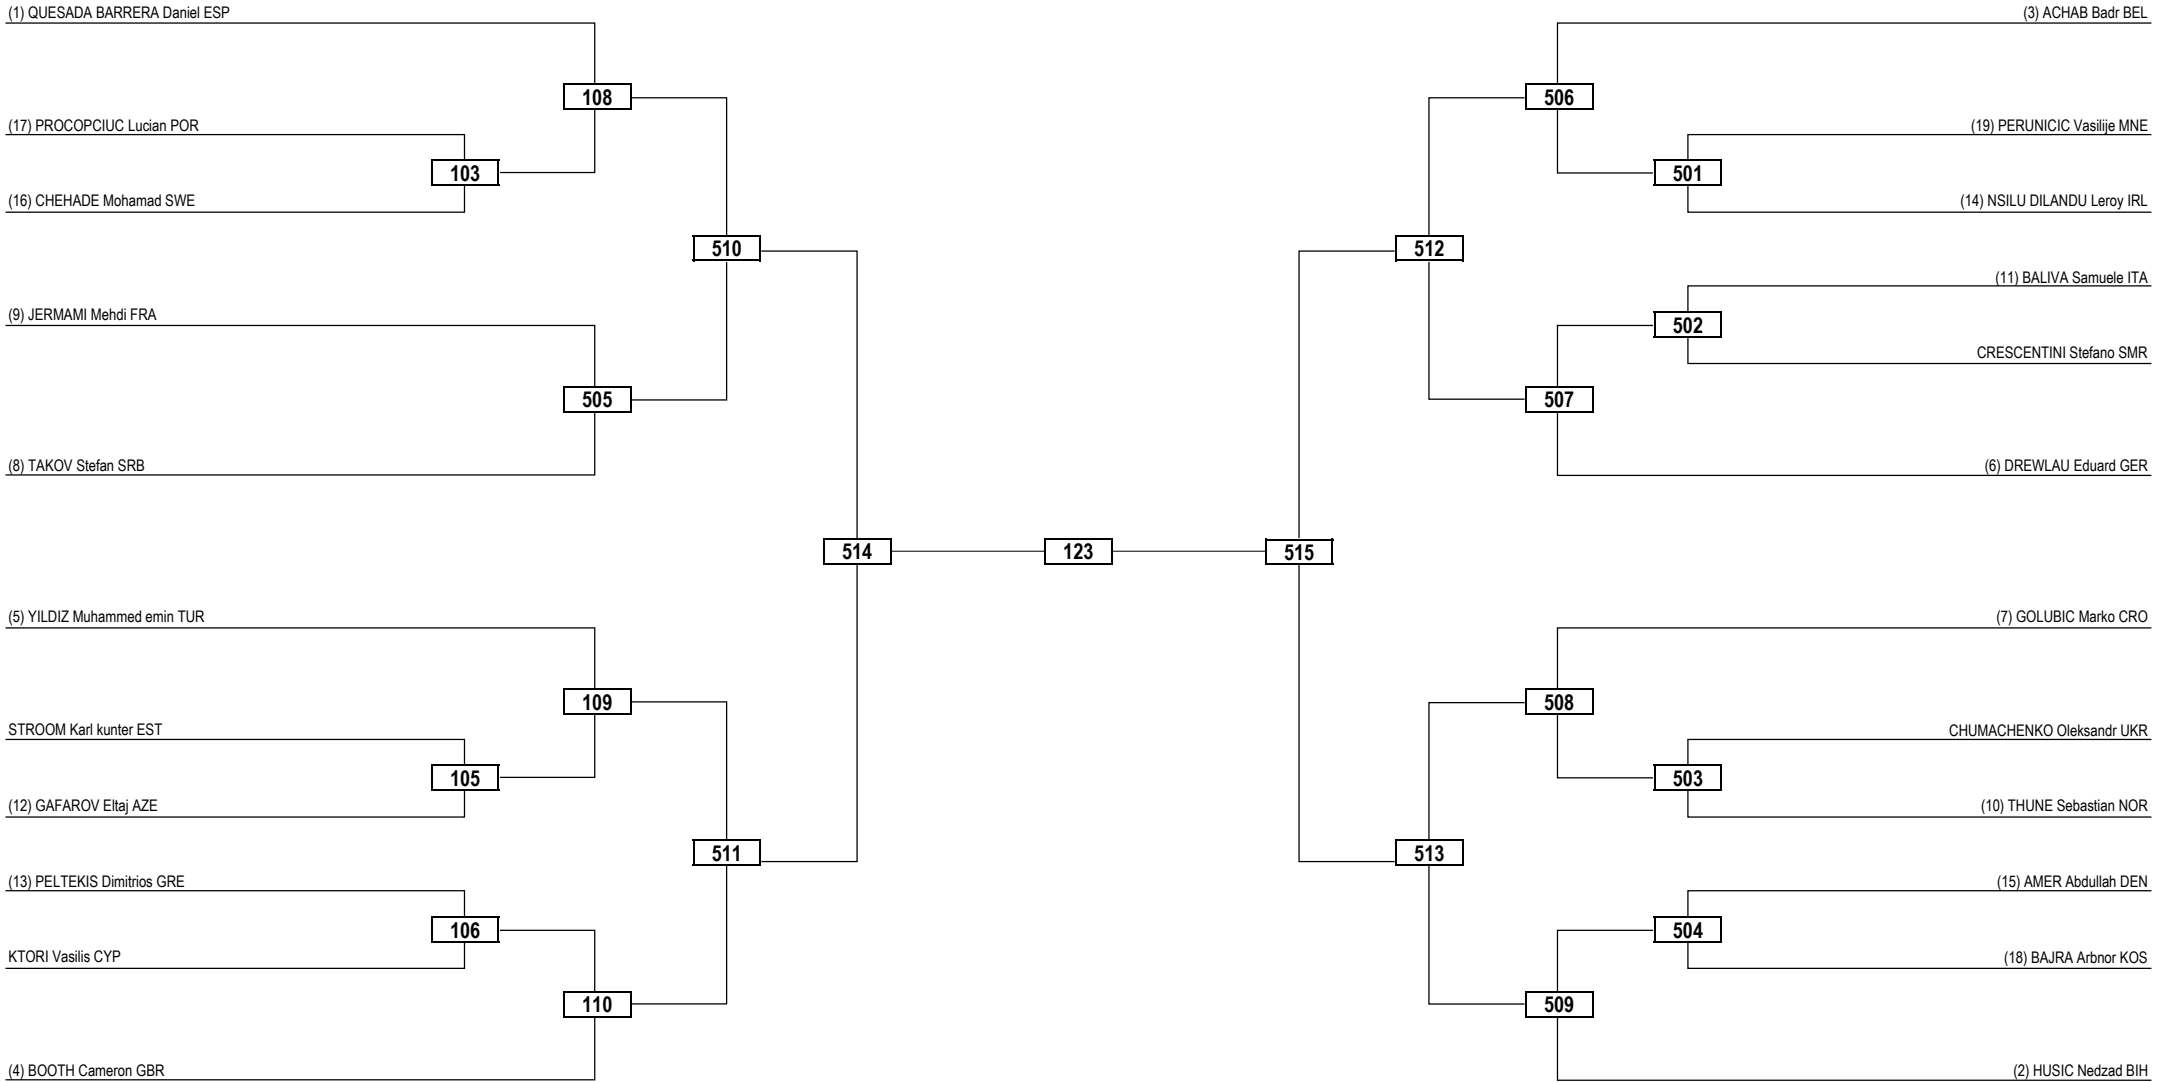

Round of 16    Quarterfinals    Semifinals    Final    Semifinals    Quarterfinals    Round of 16

<b>LEGEND</b>	RSC: Win by Referee Stop Contest	PTG: Win by Point Gap	SUP: Win by Superiority	DSQ: Win by Disqualification	DQB: Win by Disqualification for unsportsmanlike behavior	DWR: Double Withdrawal	R: Round
(x) <b>Seed</b>	PTF: Win by Final Score	GDP: Win by Golden Points	WDR: Win by Withdrawal	PUN: Win by Punitive Declaration	DDB: Double Disqualification for unsportsmanlike behavior	DDQ: Double Disqualification	

Round of 32   Round of 16   Quarterfinals   Semifinals   Final   Semifinals   Quarterfinals   Round of 16   Round of 32

<b>LEGEND</b>	RSC: Win by Referee Stop Contest	PTG: Win by Point Gap	SUP: Win by Superiority	DSQ: Win by Disqualification	DQB: Win by Disqualification for unsportsmanlike behavior	DWR: Double Withdrawal	R: Round
<b>(x) Seed</b>	PTF: Win by Final Score	GDP: Win by Golden Points	WDR: Win by Withdrawal	PUN: Win by Punitive Declaration	DDB: Double Disqualification for unsportsmanlike behavior	DDQ: Double Disqualification	