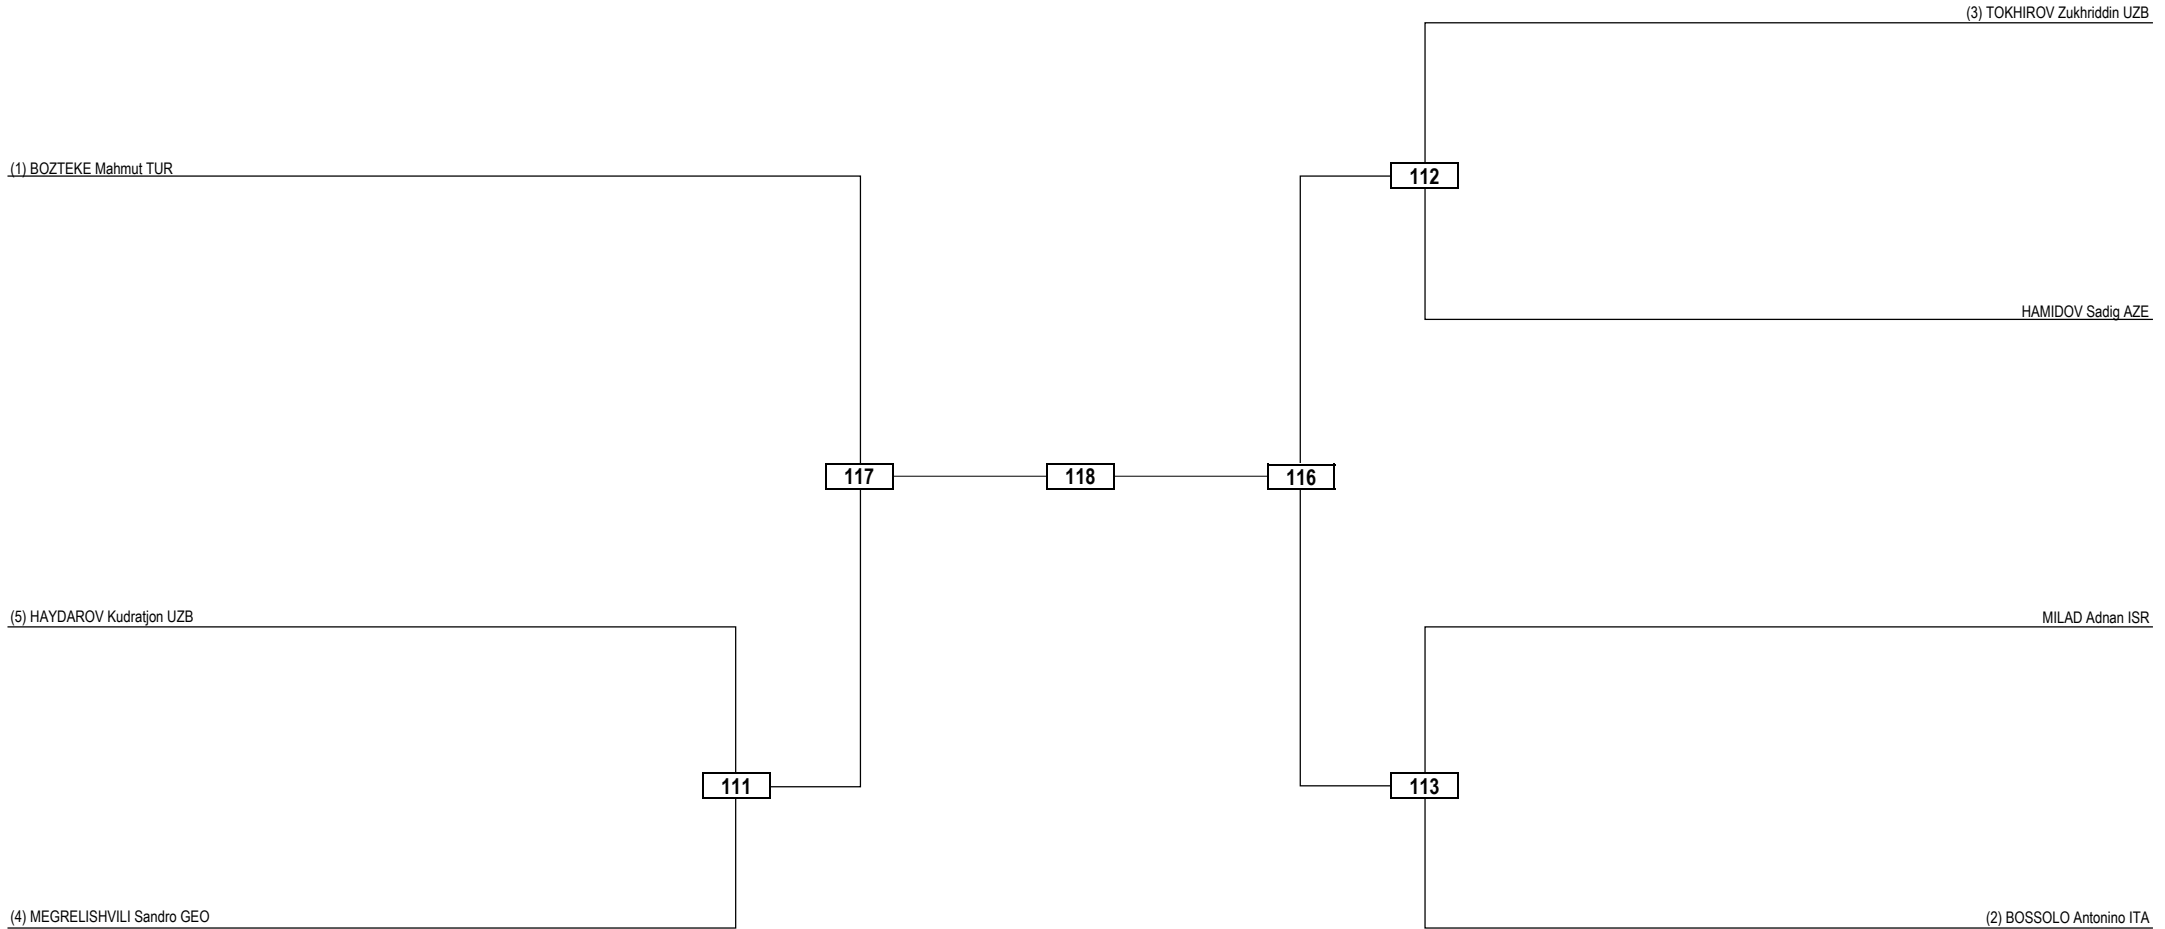

Quarterfinals   Semifinals   Final   Semifinals   Quarterfinals

LEGEND	RSC: Win by Referee Stop Contest	PTG: Win by Point Gap	SUP: Win by Superiority	DSQ: Win by Disqualification	DQB: Win by Disqualification for unsportsmanlike behavior	DWR: Double Withdrawal	R: Round
(x) Seed	PTF: Win by Final Score	GDP: Win by Golden Points	WDR: Win by Withdrawal	PUN: Win by Punitive Declaration	DDB: Double Disqualification for unsportsmanlike behavior	DDQ: Double Disqualification