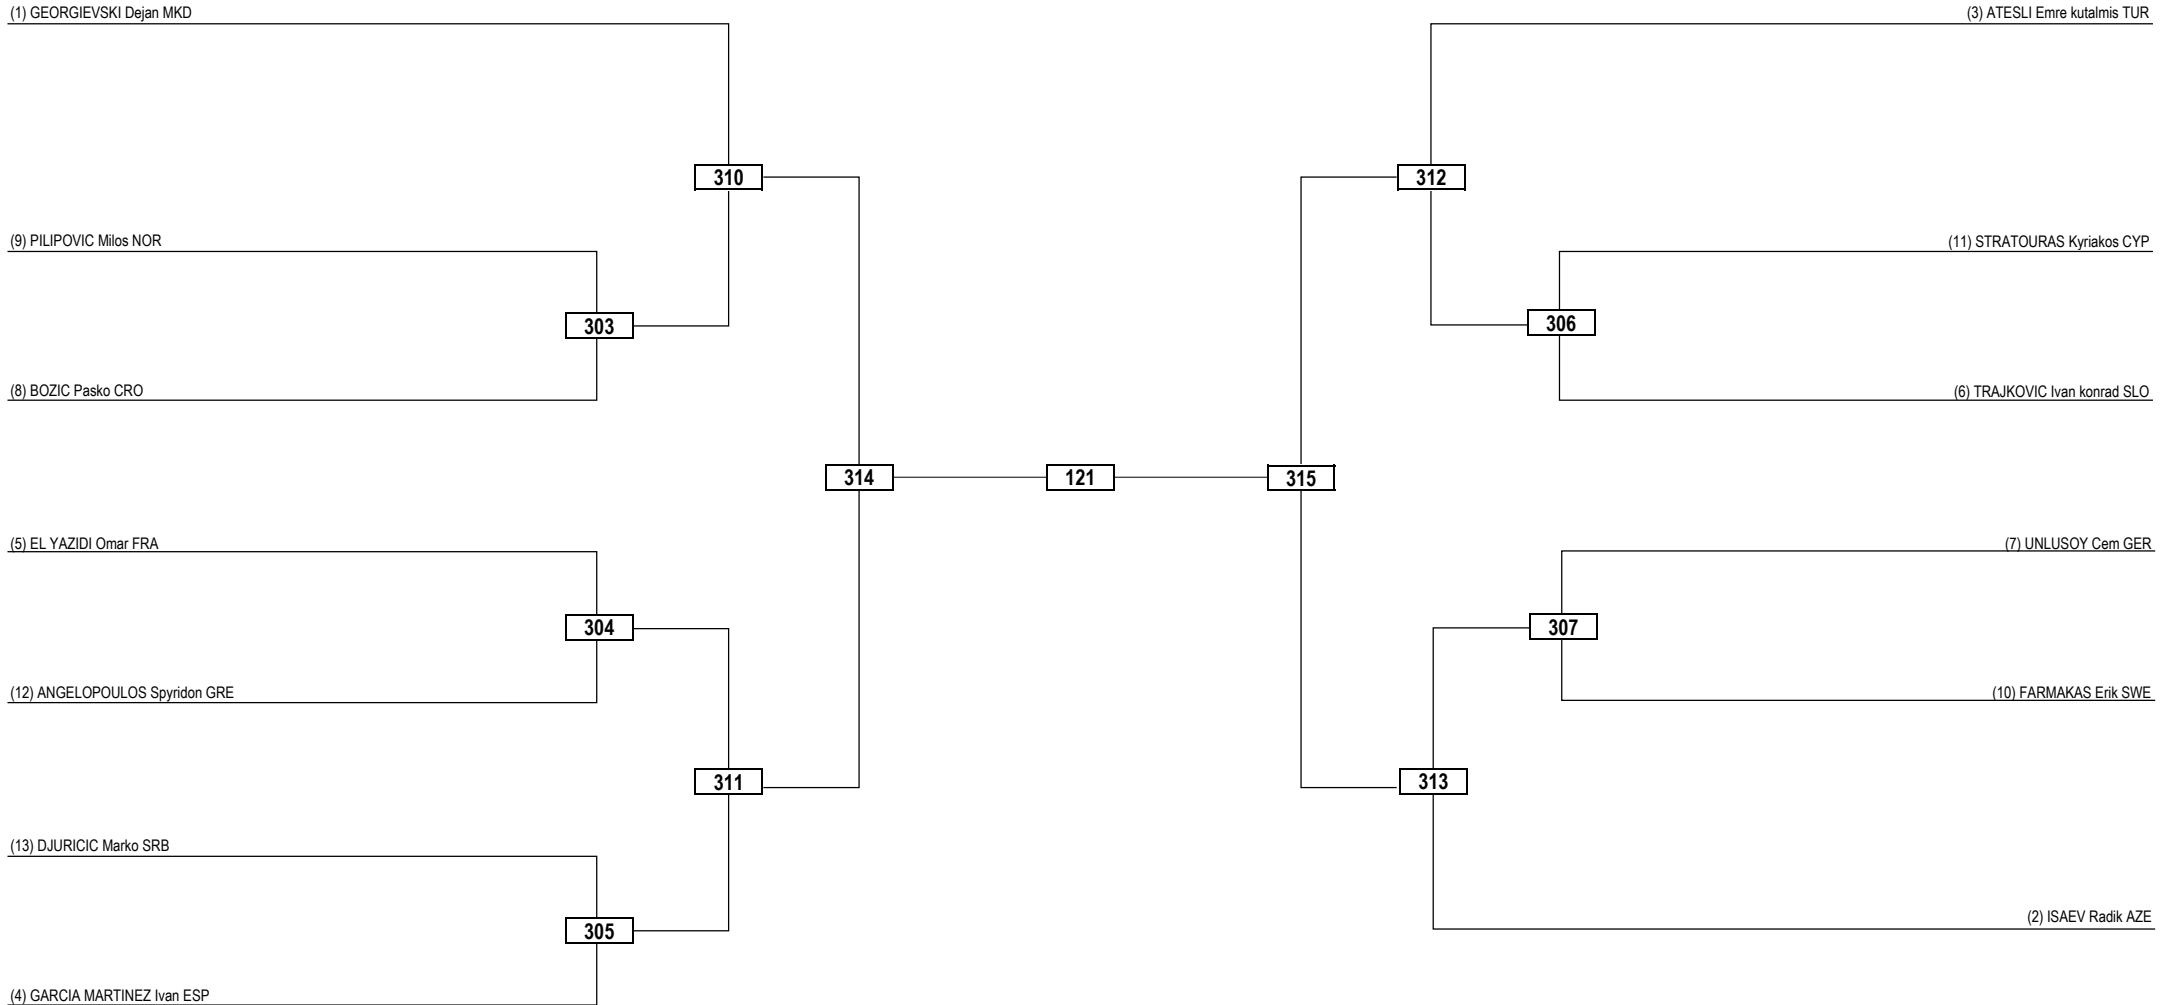

Round of 16    Quarterfinals    Semifinals    Final    Semifinals    Quarterfinals    Round of 16

<b>LEGEND</b>	RSC: Win by Referee Stop Contest	PTG: Win by Point Gap	SUP: Win by Superiority	DSQ: Win by Disqualification	DQB: Win by Disqualification for unsportsmanlike behavior	DWR: Double Withdrawal	R: Round
(x) <b>Seed</b>	PTF: Win by Final Score	GDP: Win by Golden Points	WDR: Win by Withdrawal	PUN: Win by Punitive Declaration	DDB: Double Disqualification for unsportsmanlike behavior	DDQ: Double Disqualification	

Round of 32   Round of 16   Quarterfinals   Semifinals   Final   Semifinals   Quarterfinals   Round of 16   Round of 32

<b>LEGEND</b>	RSC: Win by Referee Stop Contest	PTG: Win by Point Gap	SUP: Win by Superiority	DSQ: Win by Disqualification	DQB: Win by Disqualification for unsportsmanlike behavior	DWR: Double Withdrawal	R: Round
<b>(x) Seed</b>	PTF: Win by Final Score	GDP: Win by Golden Points	WDR: Win by Withdrawal	PUN: Win by Punitive Declaration	DDB: Double Disqualification for unsportsmanlike behavior	DDQ: Double Disqualification	