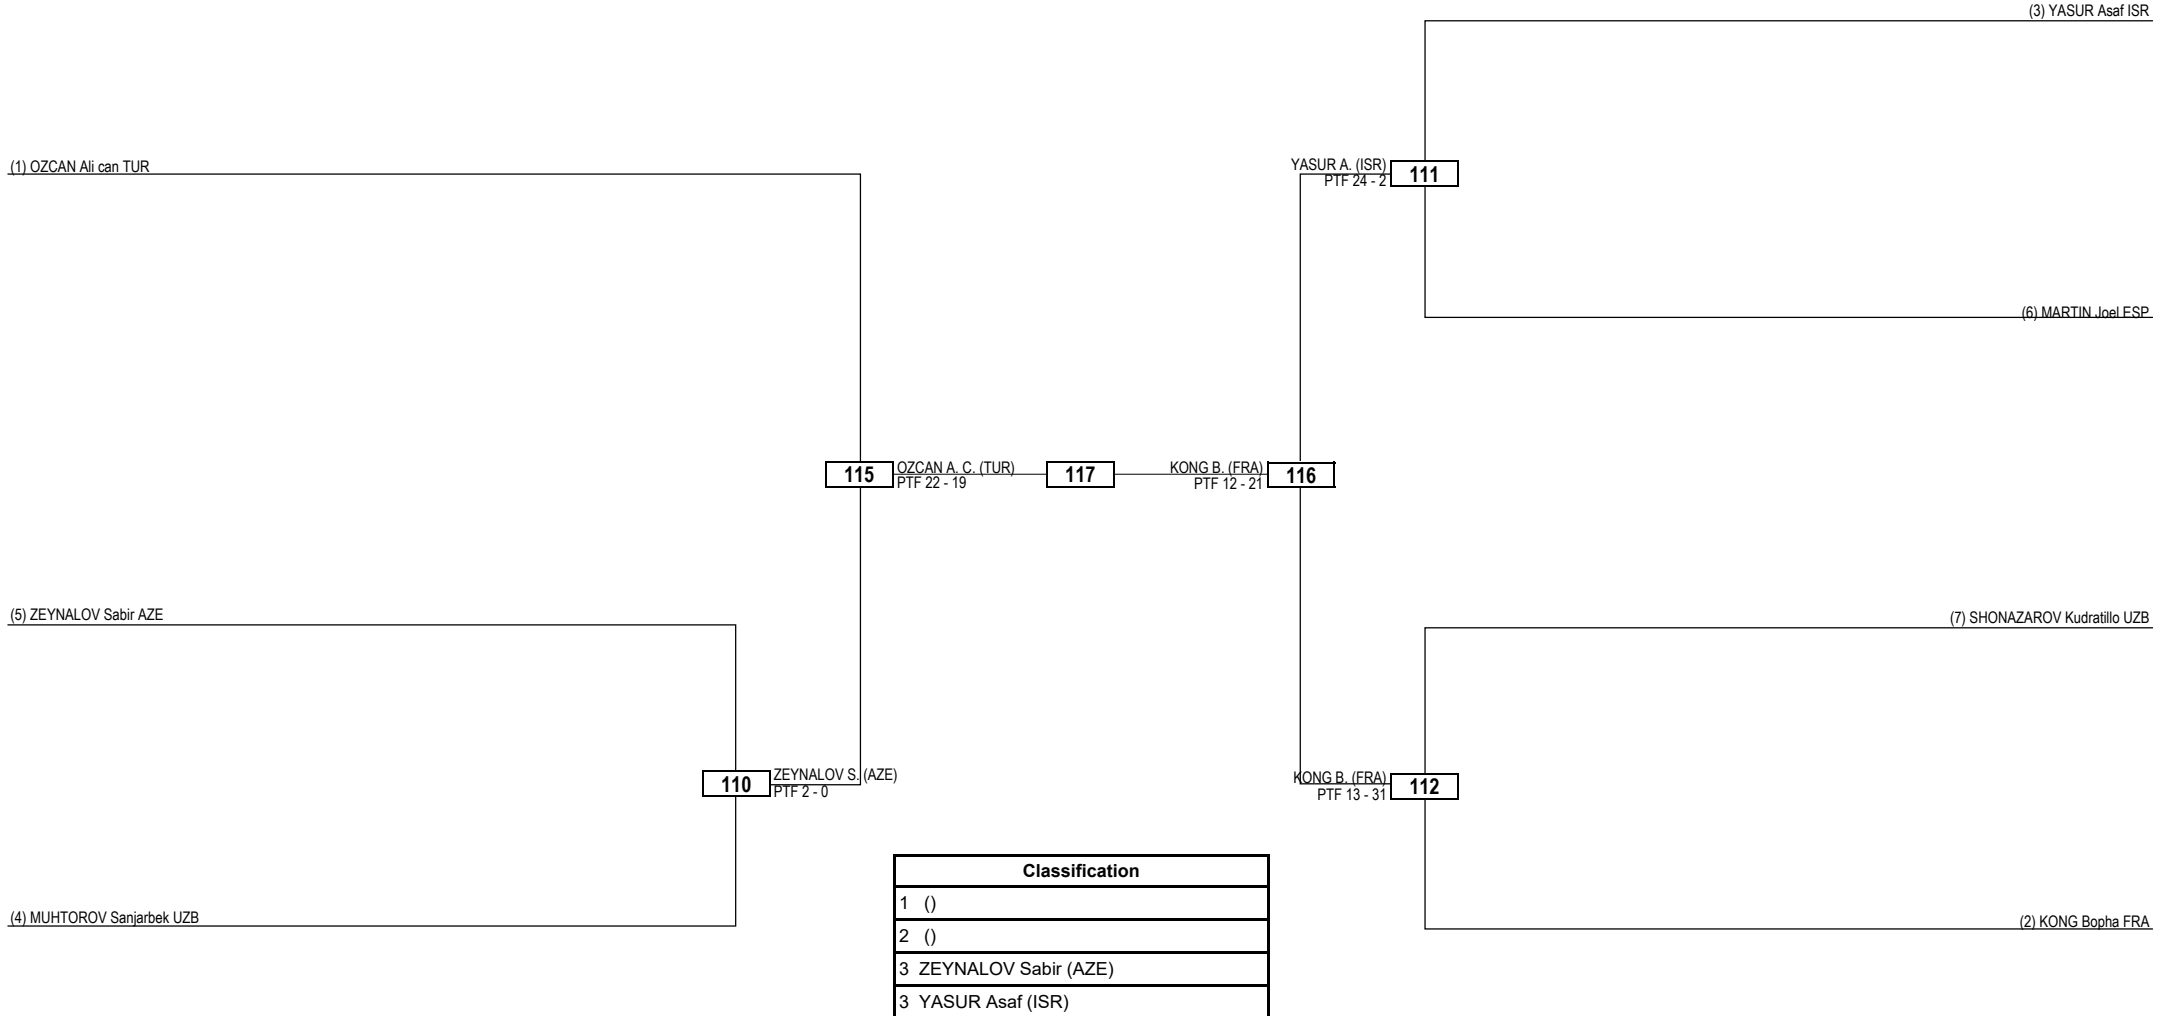

Round of 32    Round of 16    Quarterfinals    Semifinals    Final    Semifinals    Quarterfinals    Round of 16    Round of 32

**LEGEND** RSC: Win by Referee Stop Contest    PTG: Win by Point Gap    SUP: Win by Superiority    DSQ: Win by Disqualification    DQB: Win by Disqualification for unsportsmanlike behavior    DWR: Double Withdrawal    R: Round  
 (x) **Seed**    PTF: Win by Final Score    GDP: Win by Golden Points    WDR: Win by Withdrawal    PUN: Win by Punitive Declaration    DDB: Double Disqualification for unsportsmanlike behavior    DDQ: Double Disqualification

Quarterfinals    Semifinals    Final    Semifinals    Quarterfinals

Quarterfinals   Semifinals   Final   Semifinals   Quarterfinals