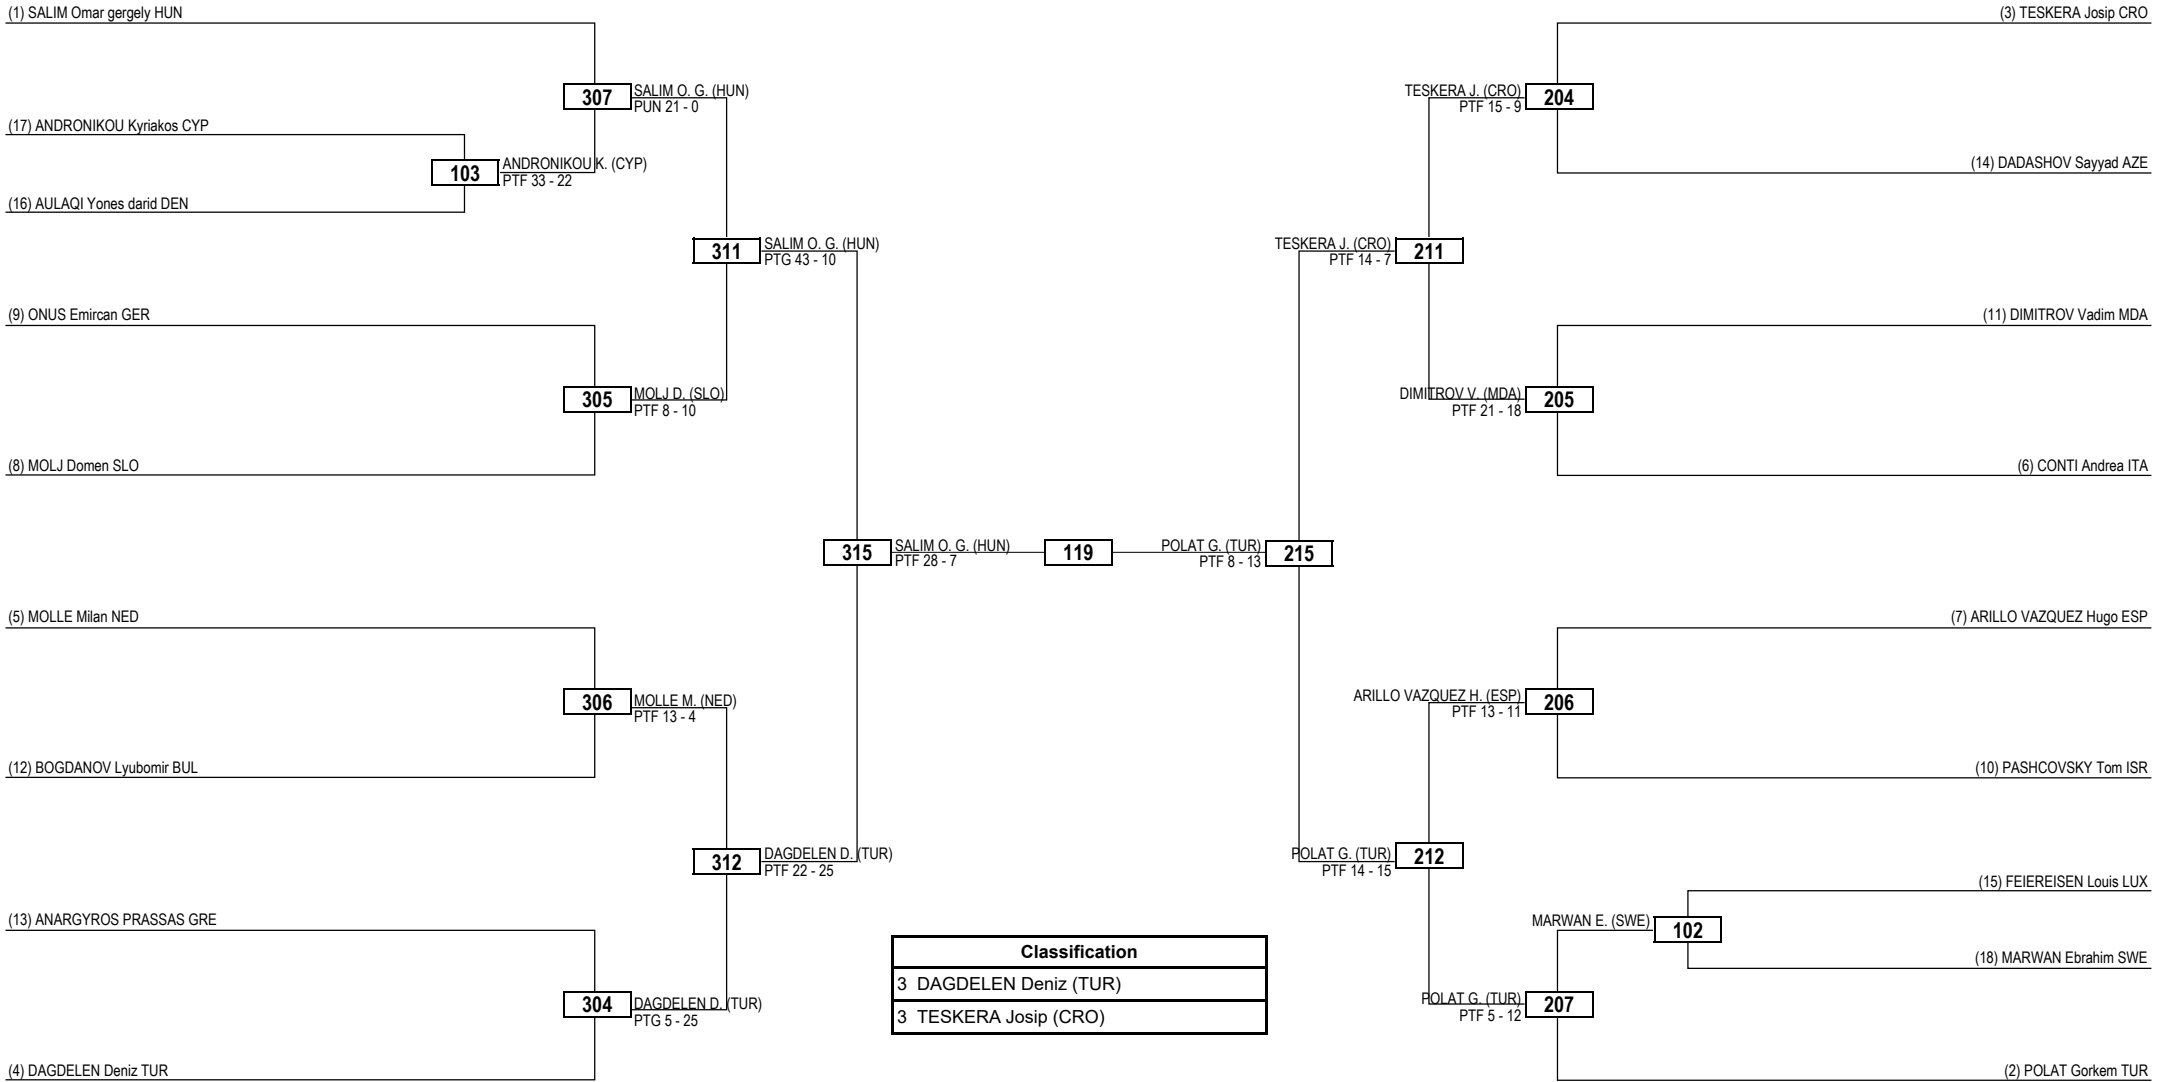

Round of 32    Round of 16    Quarterfinals    Semifinals    Final    Semifinals    Quarterfinals    Round of 16    Round of 32

**LEGEND** RSC: Win by Referee Stop Contest    PTG: Win by Point Gap    SUP: Win by Superiority    DSQ: Win by Disqualification    DQB: Win by Disqualification for unsportsmanlike behavior    DWR: Double Withdrawal    R: Round  
 (x) **Seed**    PTF: Win by Final Score    GDP: Win by Golden Points    WDR: Win by Withdrawal    PUN: Win by Punitive Declaration    DDB: Double Disqualification for unsportsmanlike behavior    DDQ: Double Disqualification