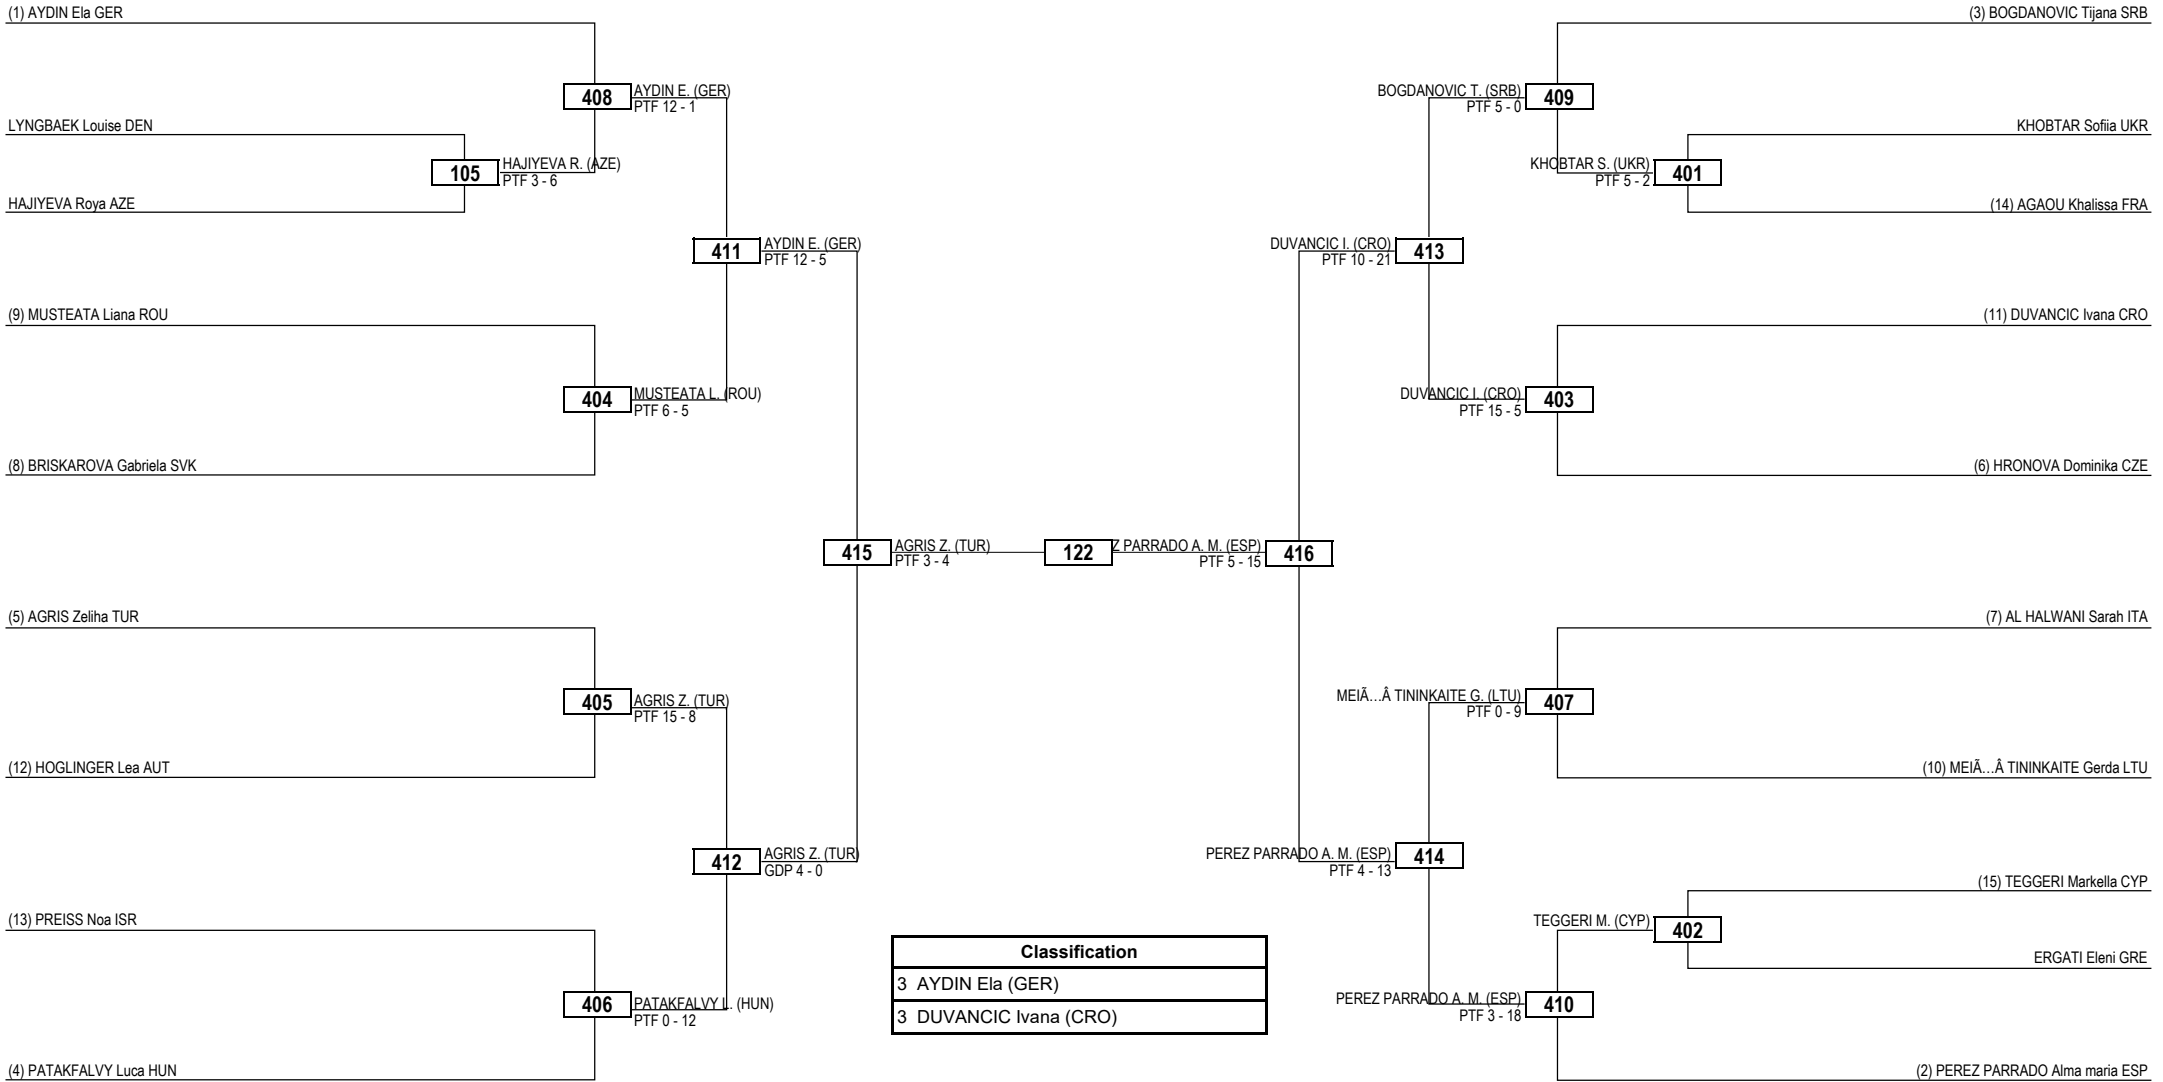

Round of 32    Round of 16    Quarterfinals    Semifinals    Final    Semifinals    Quarterfinals    Round of 16    Round of 32

**LEGEND** RSC: Win by Referee Stop Contest    PTG: Win by Point Gap    SUP: Win by Superiority    DSQ: Win by Disqualification    DQB: Win by Disqualification for unsportsmanlike behavior    DWR: Double Withdrawal    R: Round  
 (x) **Seed**    PTF: Win by Final Score    GDP: Win by Golden Points    WDR: Win by Withdrawal    PUN: Win by Punitive Declaration    DDB: Double Disqualification for unsportsmanlike behavior    DDQ: Double Disqualification