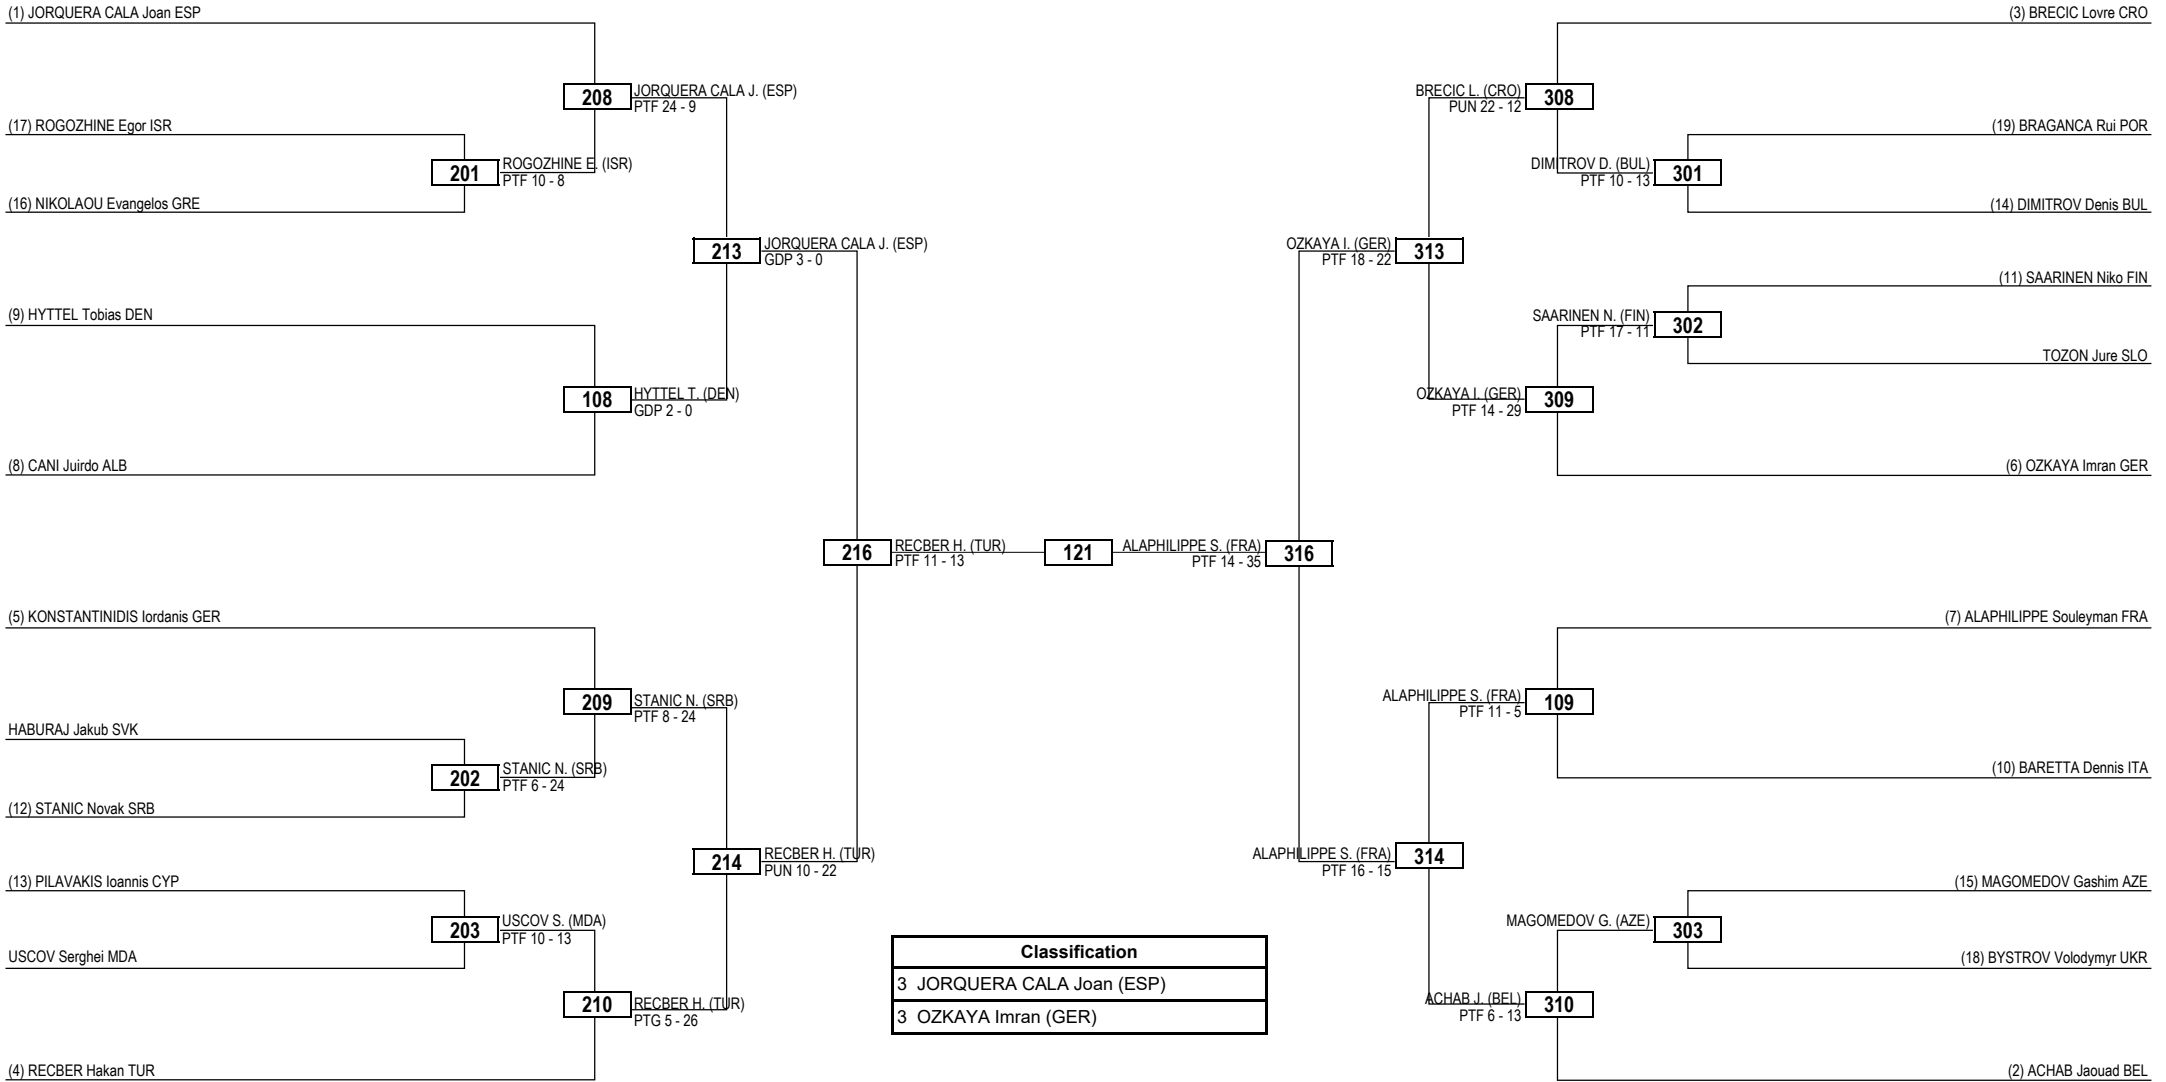

Round of 32    Round of 16    Quarterfinals    Semifinals    Final    Semifinals    Quarterfinals    Round of 16    Round of 32

**LEGEND** RSC: Win by Referee Stop Contest    PTG: Win by Point Gap    SUP: Win by Superiority    DSQ: Win by Disqualification    DQB: Win by Disqualification for unsportsmanlike behavior    DWR: Double Withdrawal    R: Round  
 (x) **Seed**    PTF: Win by Final Score    GDP: Win by Golden Points    WDR: Win by Withdrawal    PUN: Win by Punitive Declaration    DDB: Double Disqualification for unsportsmanlike behavior    DDQ: Double Disqualification