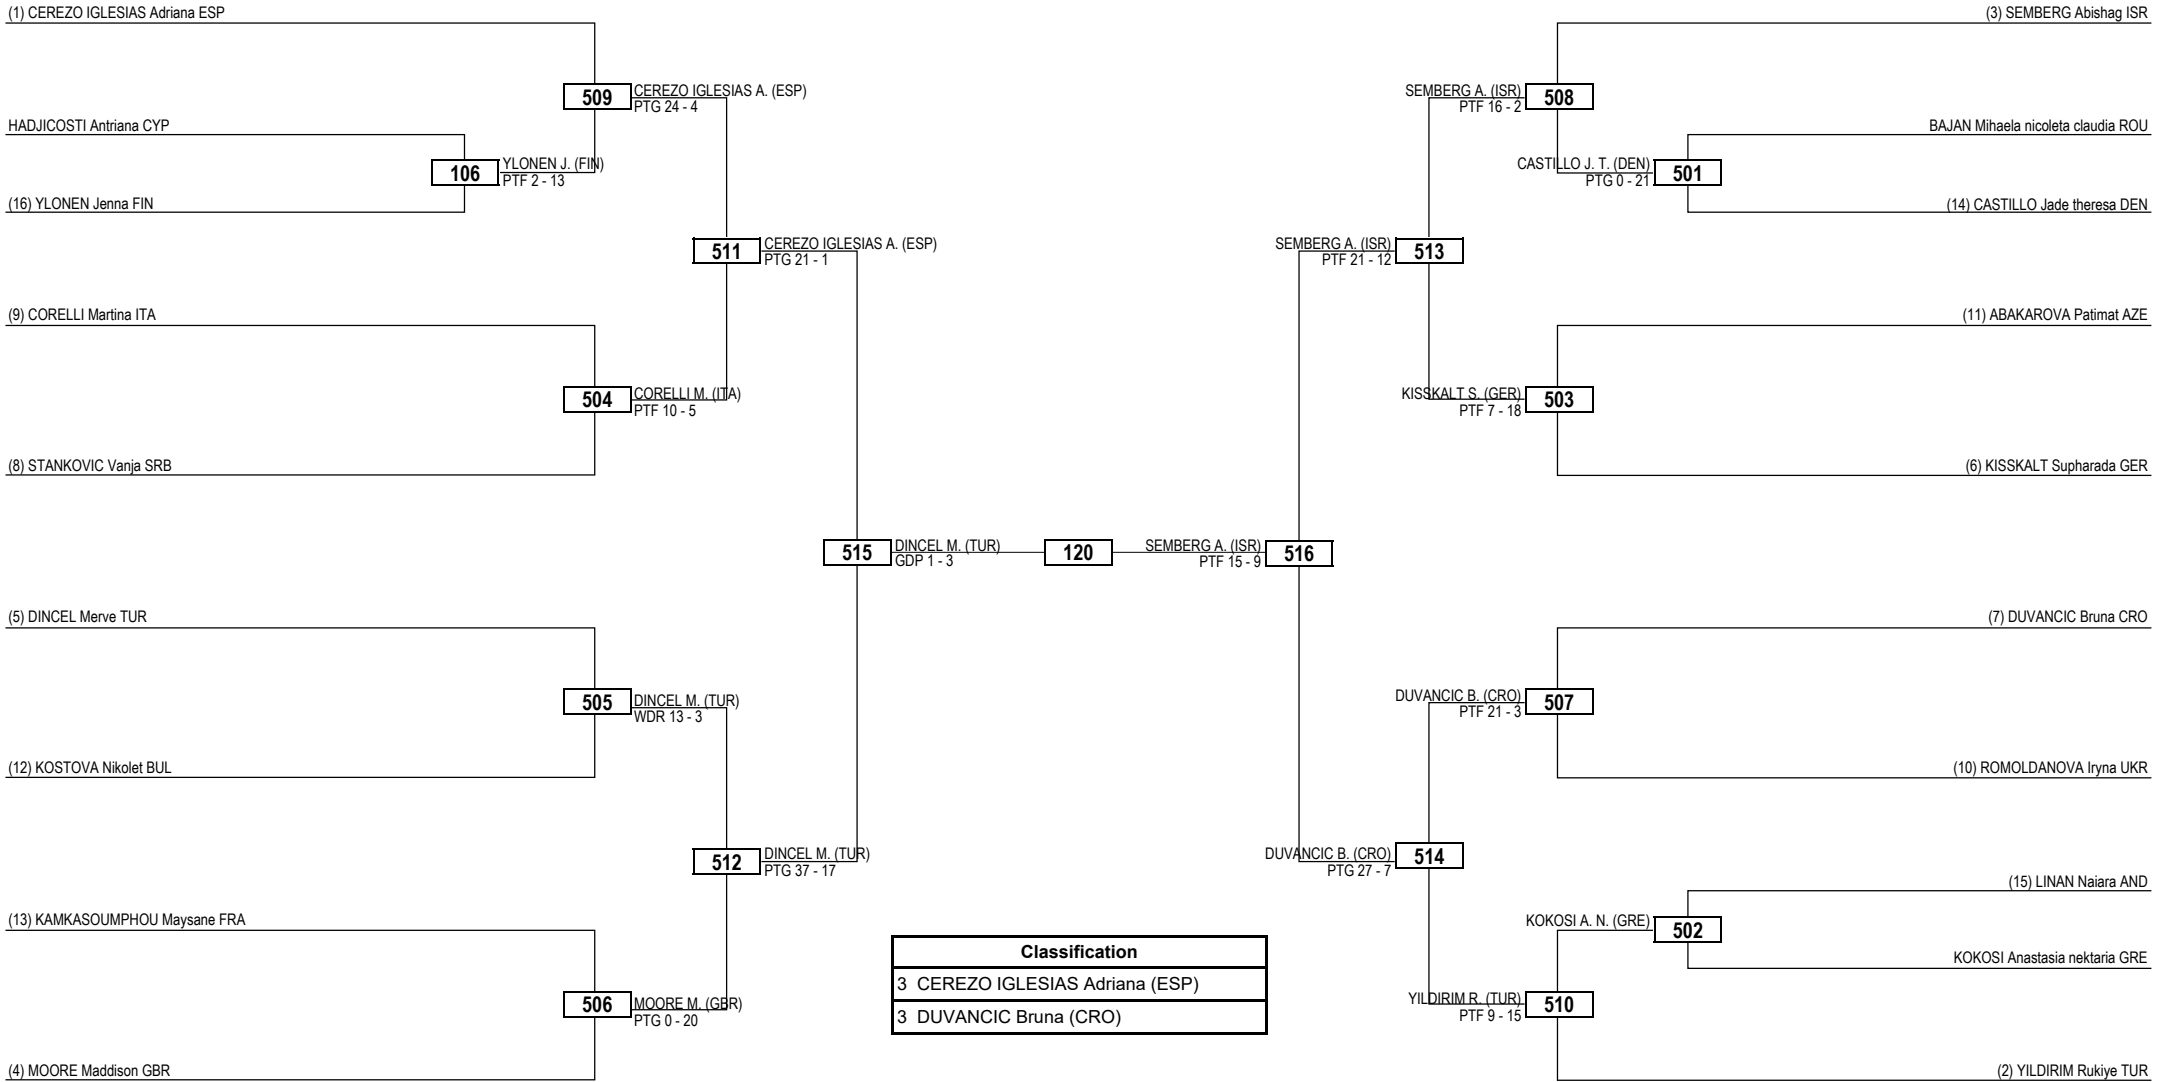

Round of 32    Round of 16    Quarterfinals    Semifinals    Final    Semifinals    Quarterfinals    Round of 16    Round of 32

**LEGEND** RSC: Win by Referee Stop Contest    PTG: Win by Point Gap    SUP: Win by Superiority    DSQ: Win by Disqualification    DQB: Win by Disqualification for unsportsmanlike behavior    DWR: Double Withdrawal    R: Round  
 (x) **Seed**    PTF: Win by Final Score    GDP: Win by Golden Points    WDR: Win by Withdrawal    PUN: Win by Punitive Declaration    DDB: Double Disqualification for unsportsmanlike behavior    DDQ: Double Disqualification