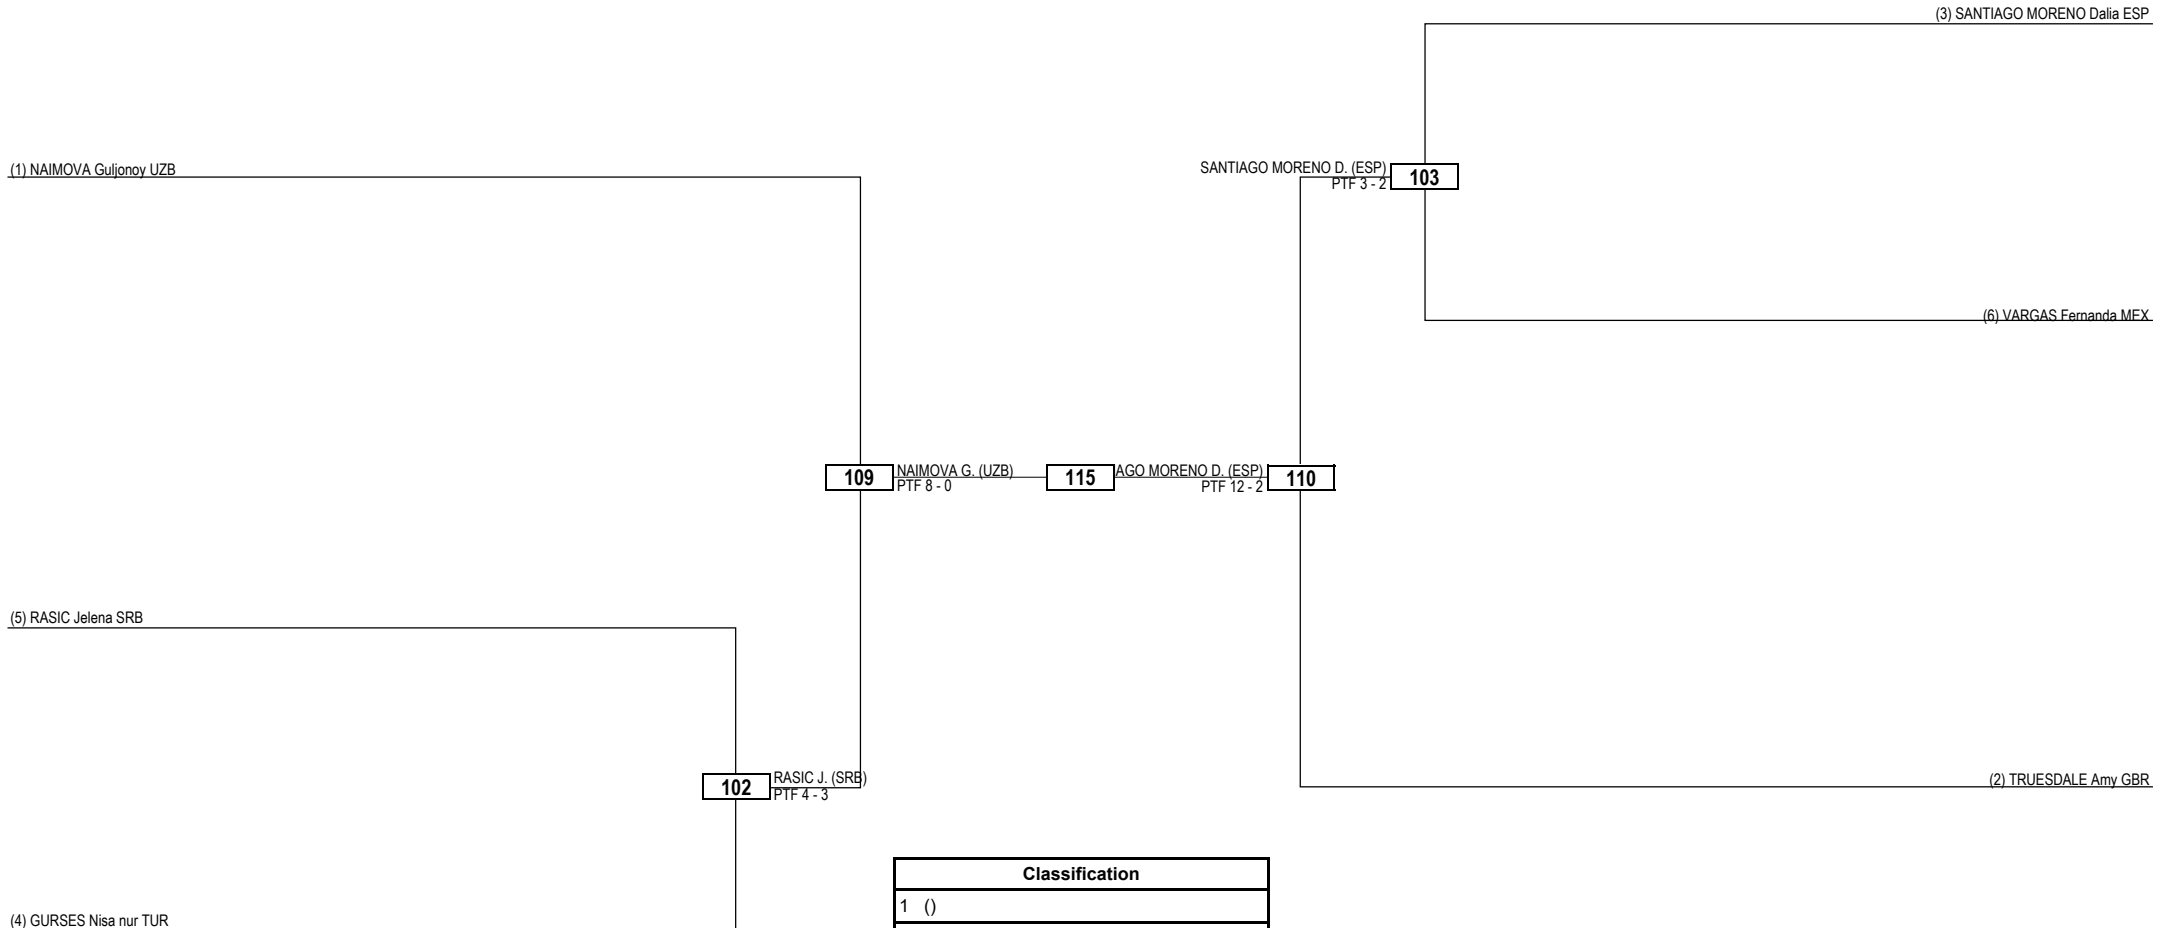

Round of 16    Quarterfinals    Semifinals    Final    Semifinals    Quarterfinals    Round of 16

**LEGEND** RSC: Win by Referee Stop Contest    PTG: Win by Point Gap    SUP: Win by Superiority    DSQ: Win by Disqualification    DQB: Win by Disqualification for unsportsmanlike behavior    DWR: Double Withdrawal    R: Round  
 (x) **Seed**    PTF: Win by Final Score    GDP: Win by Golden Points    WDR: Win by Withdrawal    PUN: Win by Punitive Declaration    DDB: Double Disqualification for unsportsmanlike behavior    DDQ: Double Disqualification

Round of 16    Quarterfinals    Semifinals    Final    Semifinals    Quarterfinals    Round of 16

Classification	
3	MCGOWAN Rebecca (GBR)
3	BLE Marie paule (FRA)

**LEGEND** RSC: Win by Referee Stop Contest    PTG: Win by Point Gap    SUP: Win by Superiority    DSQ: Win by Disqualification    DQB: Win by Disqualification for unsportsmanlike behavior    DWR: Double Withdrawal    R: Round  
 (x) **Seed**    PTF: Win by Final Score    GDP: Win by Golden Points    WDR: Win by Withdrawal    PUN: Win by Punitive Declaration    DDB: Double Disqualification for unsportsmanlike behavior    DDQ: Double Disqualification

Quarterfinals   Semifinals   Final   Semifinals   Quarterfinals

Quarterfinals    Semifinals    Final    Semifinals    Quarterfinals

Classification	
1	()
2	()
3	RASIC Jelena (SRB)
3	TRUESDALE Amy (GBR)

Quarterfinals    Semifinals    Final    Semifinals    Quarterfinals