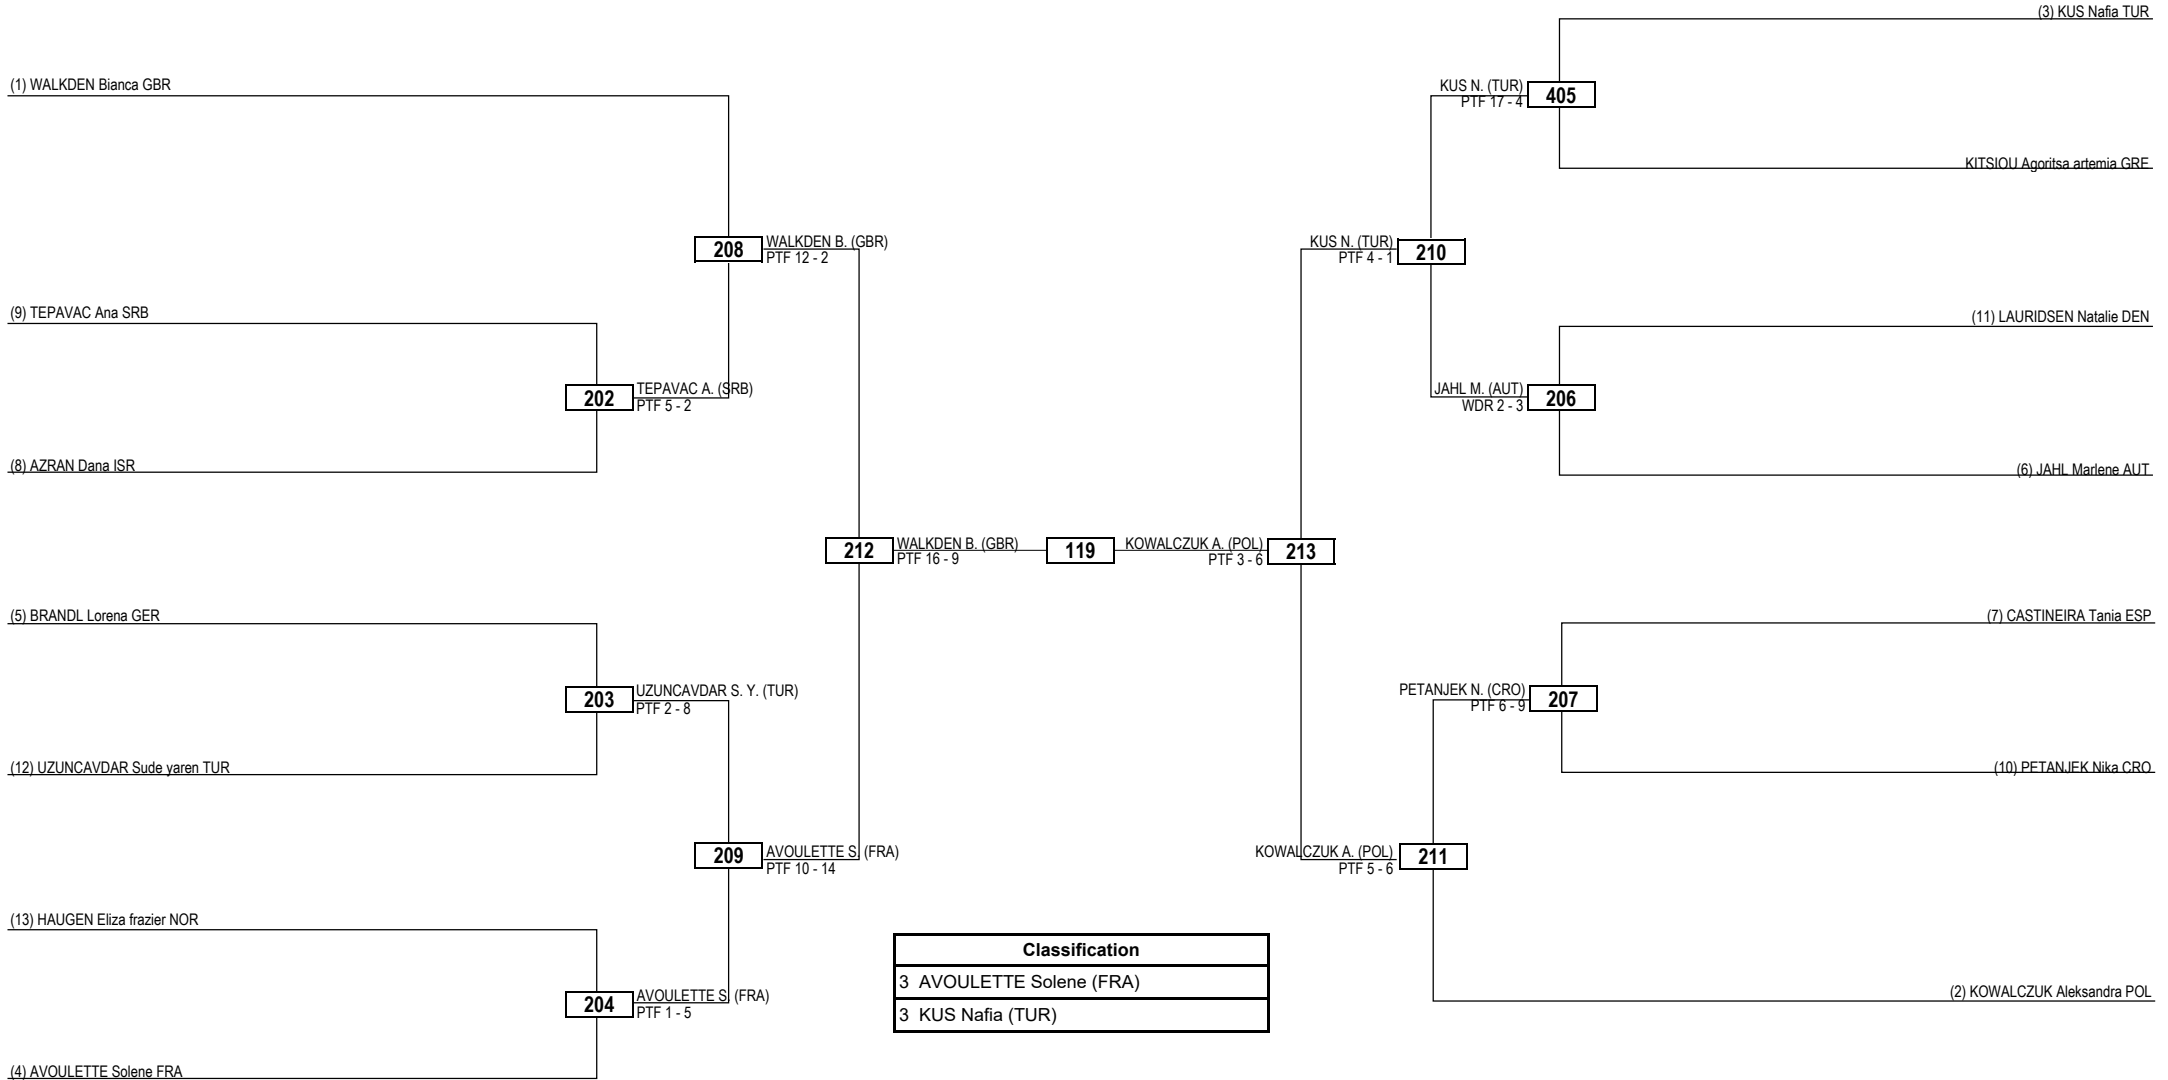

Round of 16    Quarterfinals    Semifinals    Final    Semifinals    Quarterfinals    Round of 16

**LEGEND** RSC: Win by Referee Stop Contest    PTG: Win by Point Gap    SUP: Win by Superiority    DSQ: Win by Disqualification    DQB: Win by Disqualification for unsportsmanlike behavior    DWR: Double Withdrawal    R: Round  
 (x) **Seed**    PTF: Win by Final Score    GDP: Win by Golden Points    WDR: Win by Withdrawal    PUN: Win by Punitive Declaration    DDB: Double Disqualification for unsportsmanlike behavior    DDQ: Double Disqualification

Round of 16    Quarterfinals    Semifinals    Final    Semifinals    Quarterfinals    Round of 16

Classification	
3	MCGOWAN Rebecca (GBR)
3	BLE Marie paule (FRA)

**LEGEND** RSC: Win by Referee Stop Contest    PTG: Win by Point Gap    SUP: Win by Superiority    DSQ: Win by Disqualification    DQB: Win by Disqualification for unsportsmanlike behavior    DWR: Double Withdrawal    R: Round  
 (x) **Seed**    PTF: Win by Final Score    GDP: Win by Golden Points    WDR: Win by Withdrawal    PUN: Win by Punitive Declaration    DDB: Double Disqualification for unsportsmanlike behavior    DDQ: Double Disqualification

Quarterfinals   Semifinals   Final   Semifinals   Quarterfinals

Quarterfinals    Semifinals    Final    Semifinals    Quarterfinals

Classification	
1	()
2	()
3	RASIC Jelena (SRB)
3	TRUESDALE Amy (GBR)

Quarterfinals    Semifinals    Final    Semifinals    Quarterfinals