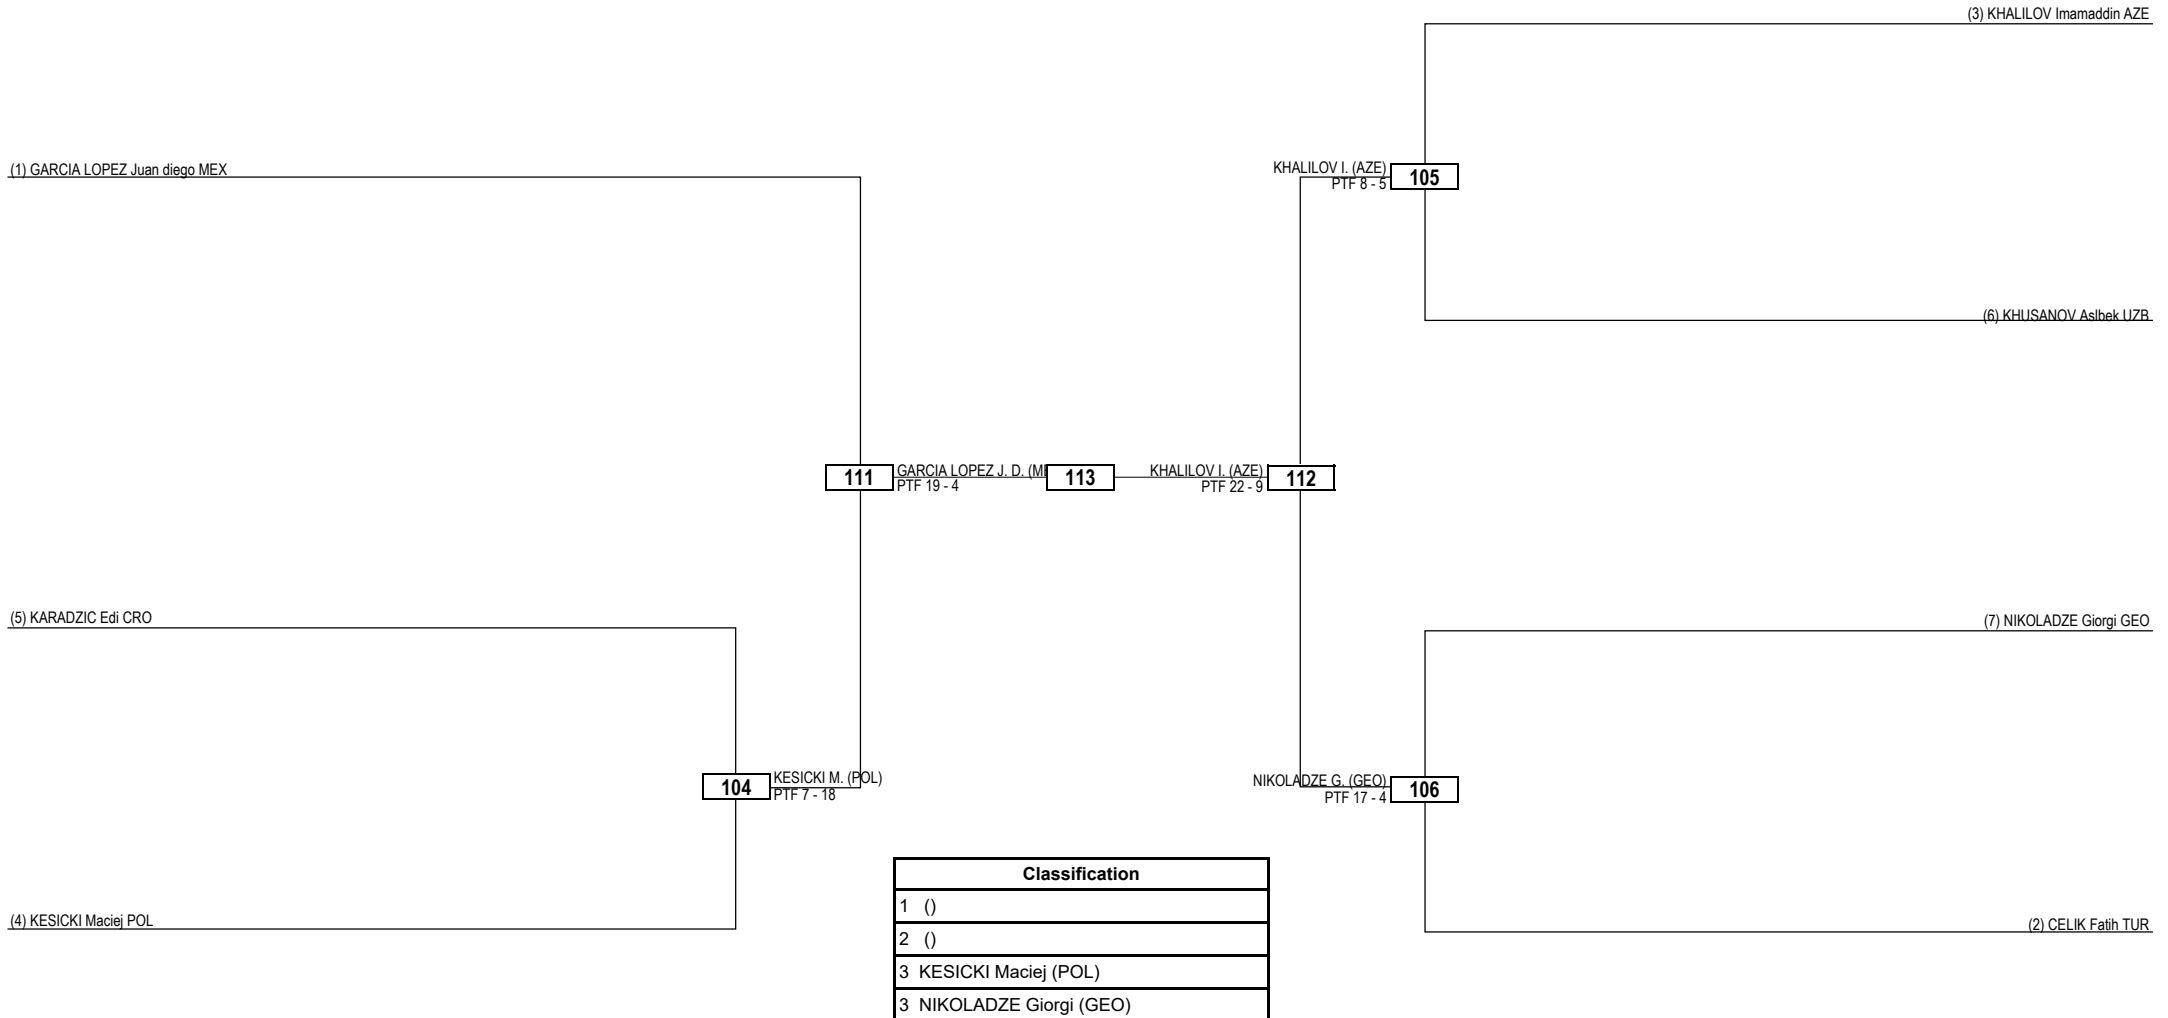

Quarterfinals   Semifinals   Final   Semifinals   Quarterfinals