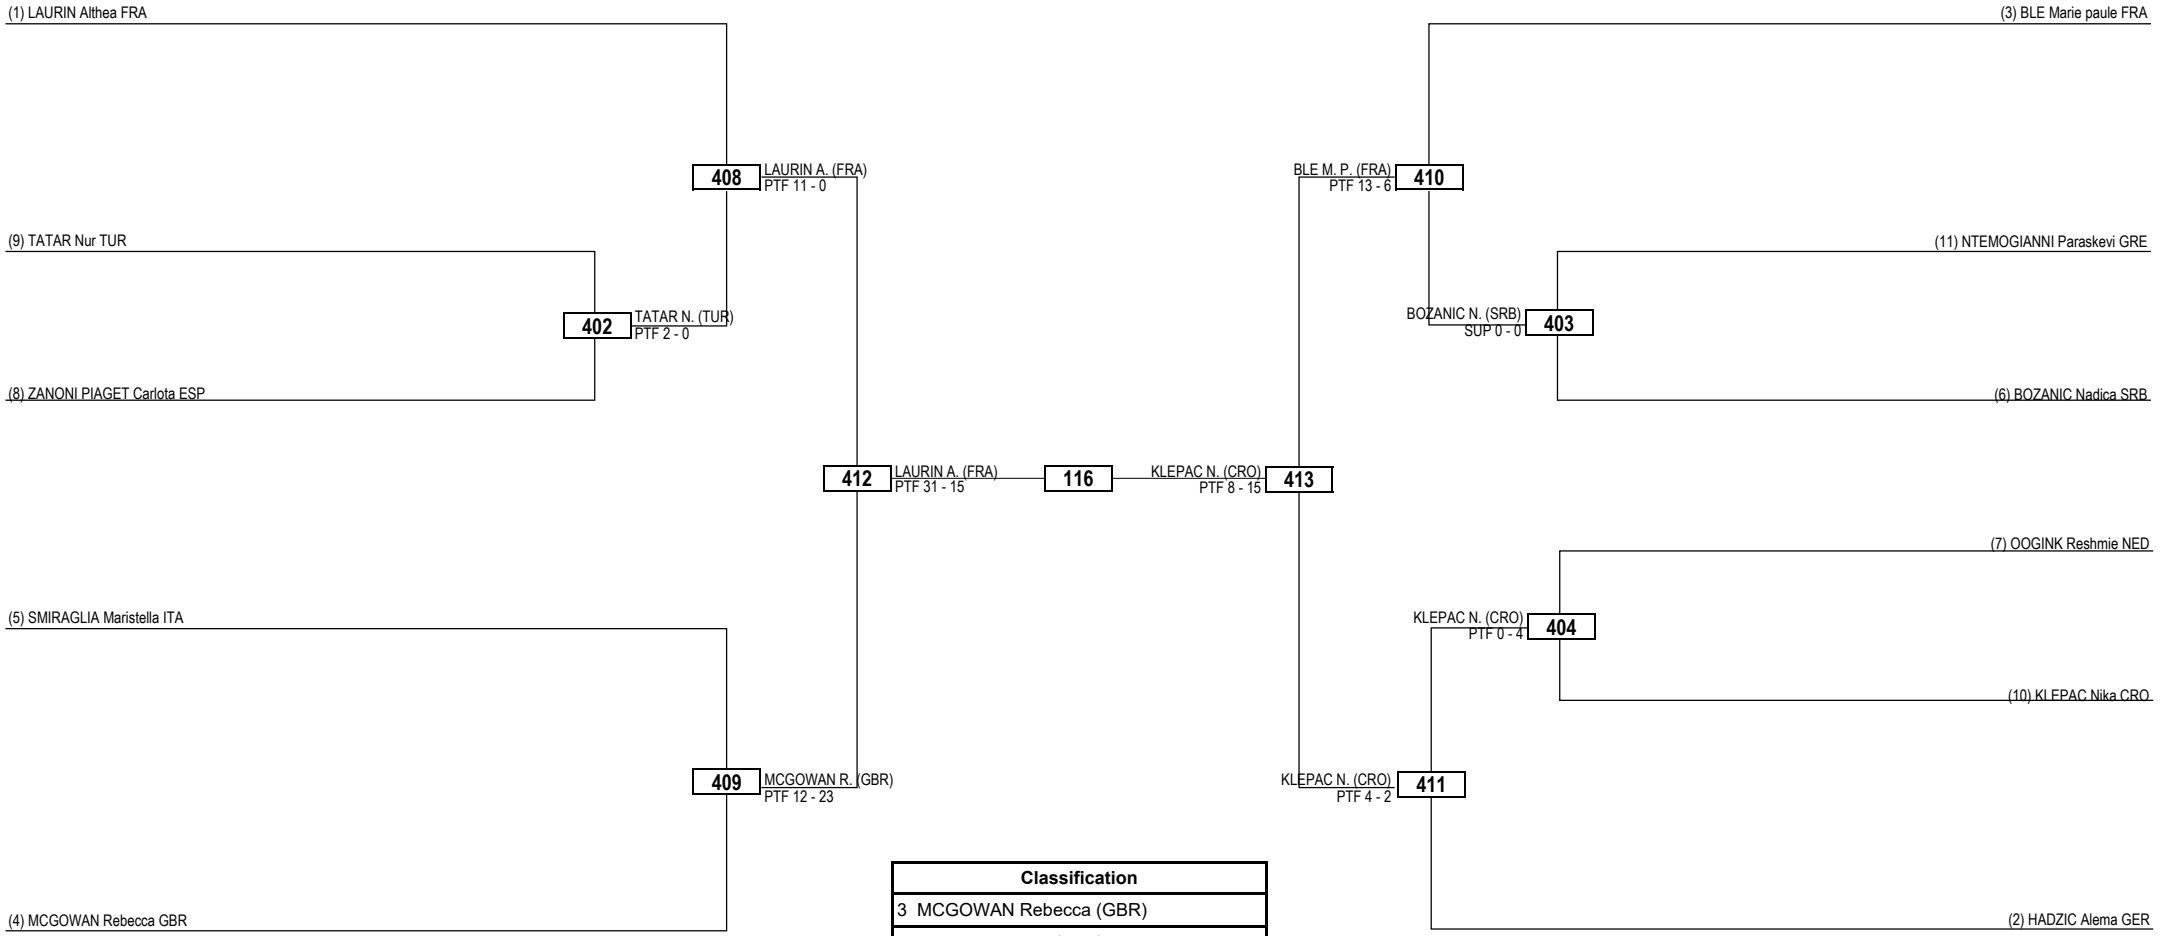

Round of 16    Quarterfinals    Semifinals    Final    Semifinals    Quarterfinals    Round of 16

**LEGEND** RSC: Win by Referee Stop Contest    PTG: Win by Point Gap    SUP: Win by Superiority    DSQ: Win by Disqualification    DQB: Win by Disqualification for unsportsmanlike behavior    DWR: Double Withdrawal    R: Round  
 (x) **Seed**    PTF: Win by Final Score    GDP: Win by Golden Points    WDR: Win by Withdrawal    PUN: Win by Punitive Declaration    DDB: Double Disqualification for unsportsmanlike behavior    DDQ: Double Disqualification

Round of 16    Quarterfinals    Semifinals    Final    Semifinals    Quarterfinals    Round of 16

Classification	
3	MCGOWAN Rebecca (GBR)
3	BLE Marie paule (FRA)

**LEGEND** RSC: Win by Referee Stop Contest    PTG: Win by Point Gap    SUP: Win by Superiority    DSQ: Win by Disqualification    DQB: Win by Disqualification for unsportsmanlike behavior    DWR: Double Withdrawal    R: Round  
 (x) **Seed**    PTF: Win by Final Score    GDP: Win by Golden Points    WDR: Win by Withdrawal    PUN: Win by Punitive Declaration    DDB: Double Disqualification for unsportsmanlike behavior    DDQ: Double Disqualification

Quarterfinals   Semifinals   Final   Semifinals   Quarterfinals

Quarterfinals    Semifinals    Final    Semifinals    Quarterfinals

Classification	
1	()
2	()
3	RASIC Jelena (SRB)
3	TRUESDALE Amy (GBR)

Quarterfinals    Semifinals    Final    Semifinals    Quarterfinals