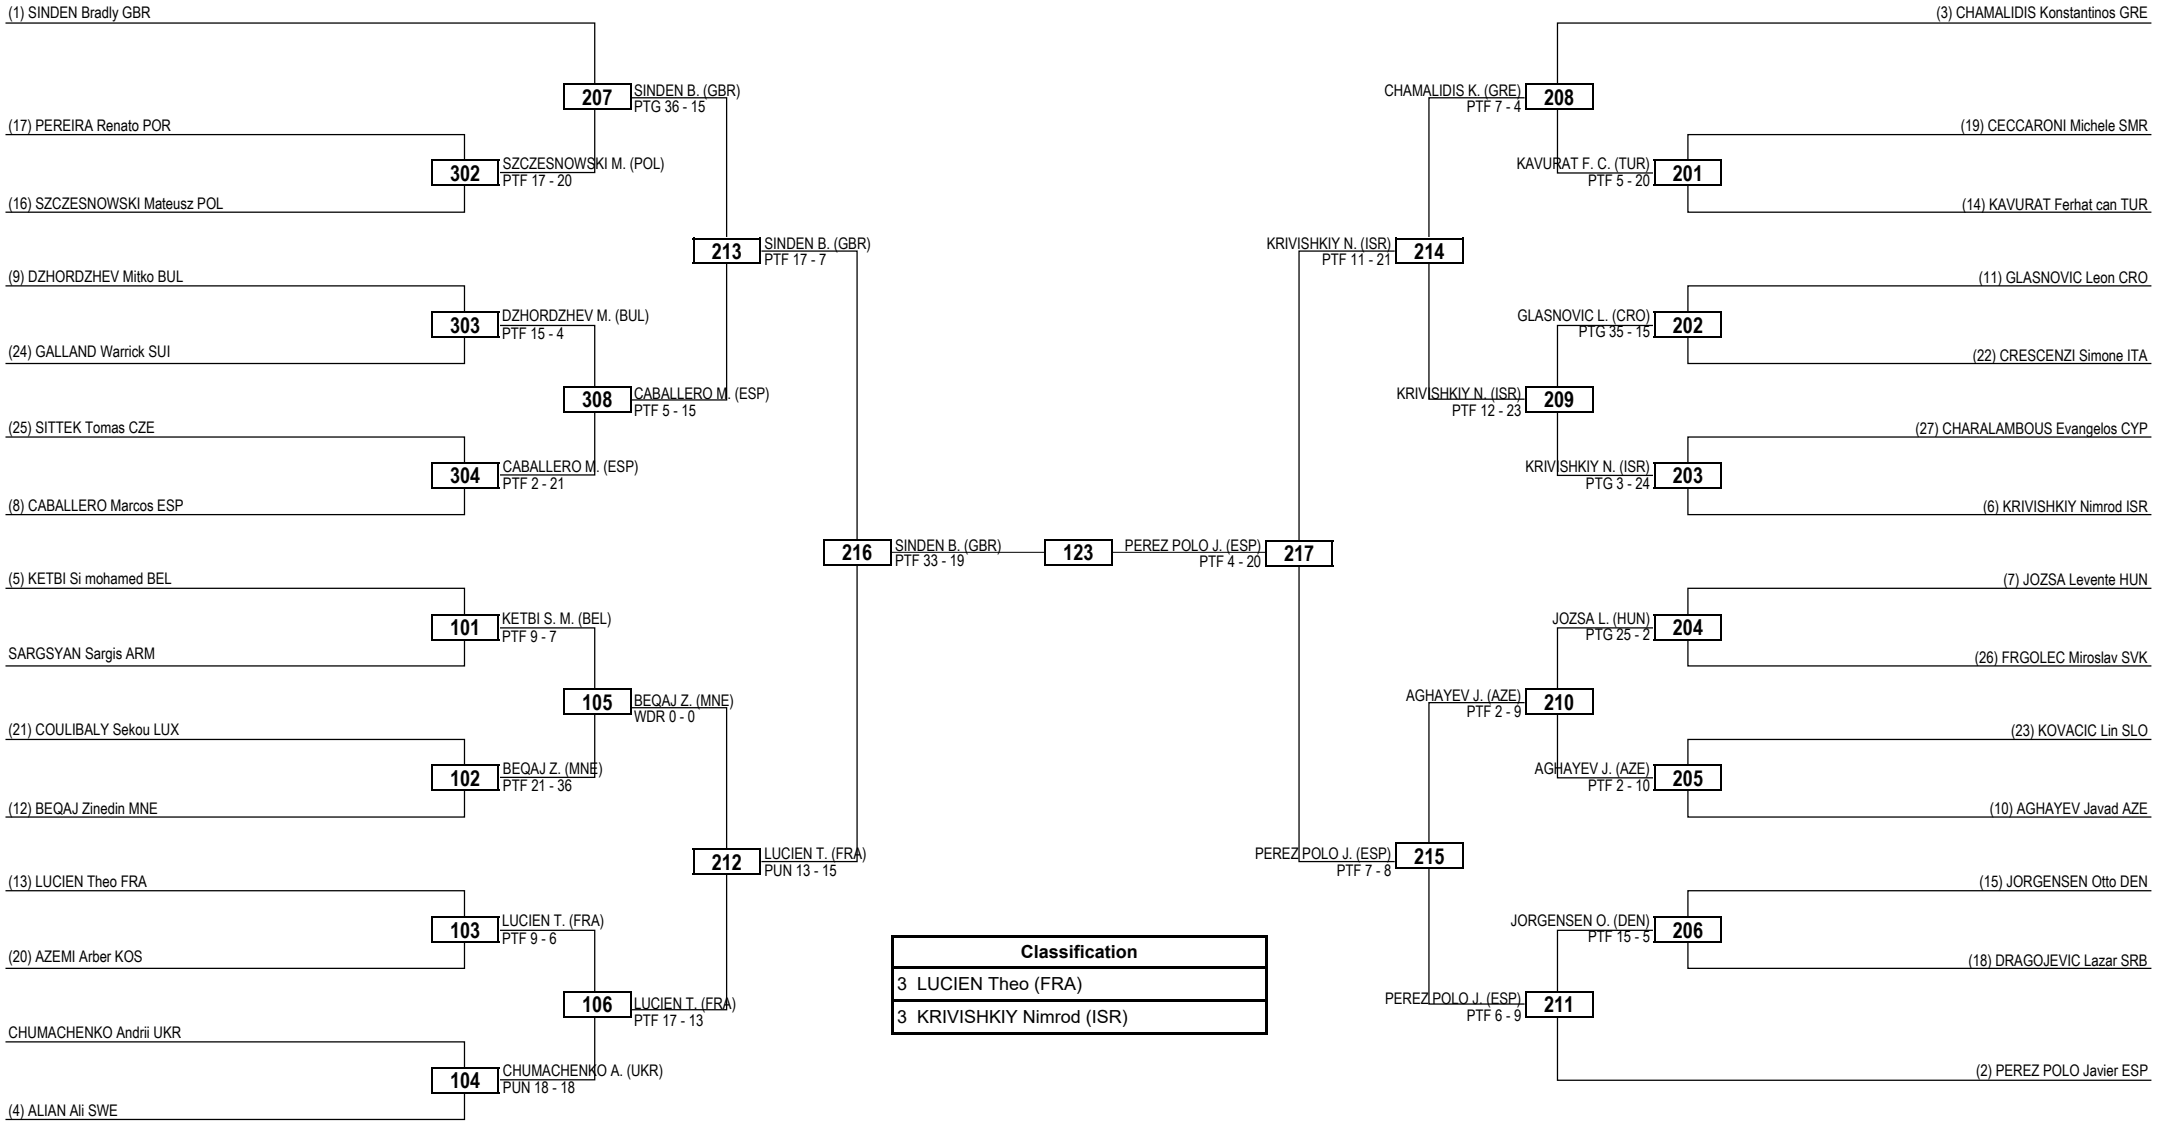

Round of 32 Round of 16 Quarterfinals Semifinals Final Semifinals Quarterfinals Round of 16 Round of 32

LEGEND RSC: Win by Referee Stop Contest PTG: Win by Point Gap SUP: Win by Superiority DSQ: Win by Disqualification DQB: Win by Disqualification for unsportsmanlike behavior DWR: Double Withdrawal R: Round
 (x) **Seed** PTF: Win by Final Score GDP: Win by Golden Points WDR: Win by Withdrawal PUN: Win by Punitive Declaration DDB: Double Disqualification for unsportsmanlike behavior DDQ: Double Disqualification

Round of 32 Round of 16 Quarterfinals Semifinals Final Semifinals Quarterfinals Round of 16 Round of 32

LEGEND RSC: Win by Referee Stop Contest PTF: Win by Final Score PTG: Win by Point Gap GDP: Win by Golden Points SUP: Win by Superiority WDR: Win by Withdrawal DSQ: Win by Disqualification PUN: Win by Punitive Declaration DQB: Win by Disqualification for unsportsmanlike behavior DDB: Double Disqualification for unsportsmanlike behavior DWR: Double Withdrawal DDQ: Double Disqualification R: Round

Round of 32	Round of 16	Quarterfinals	Semifinals	Final	Semifinals	Quarterfinals	Round of 16	Round of 32
-------------	-------------	---------------	------------	-------	------------	---------------	-------------	-------------