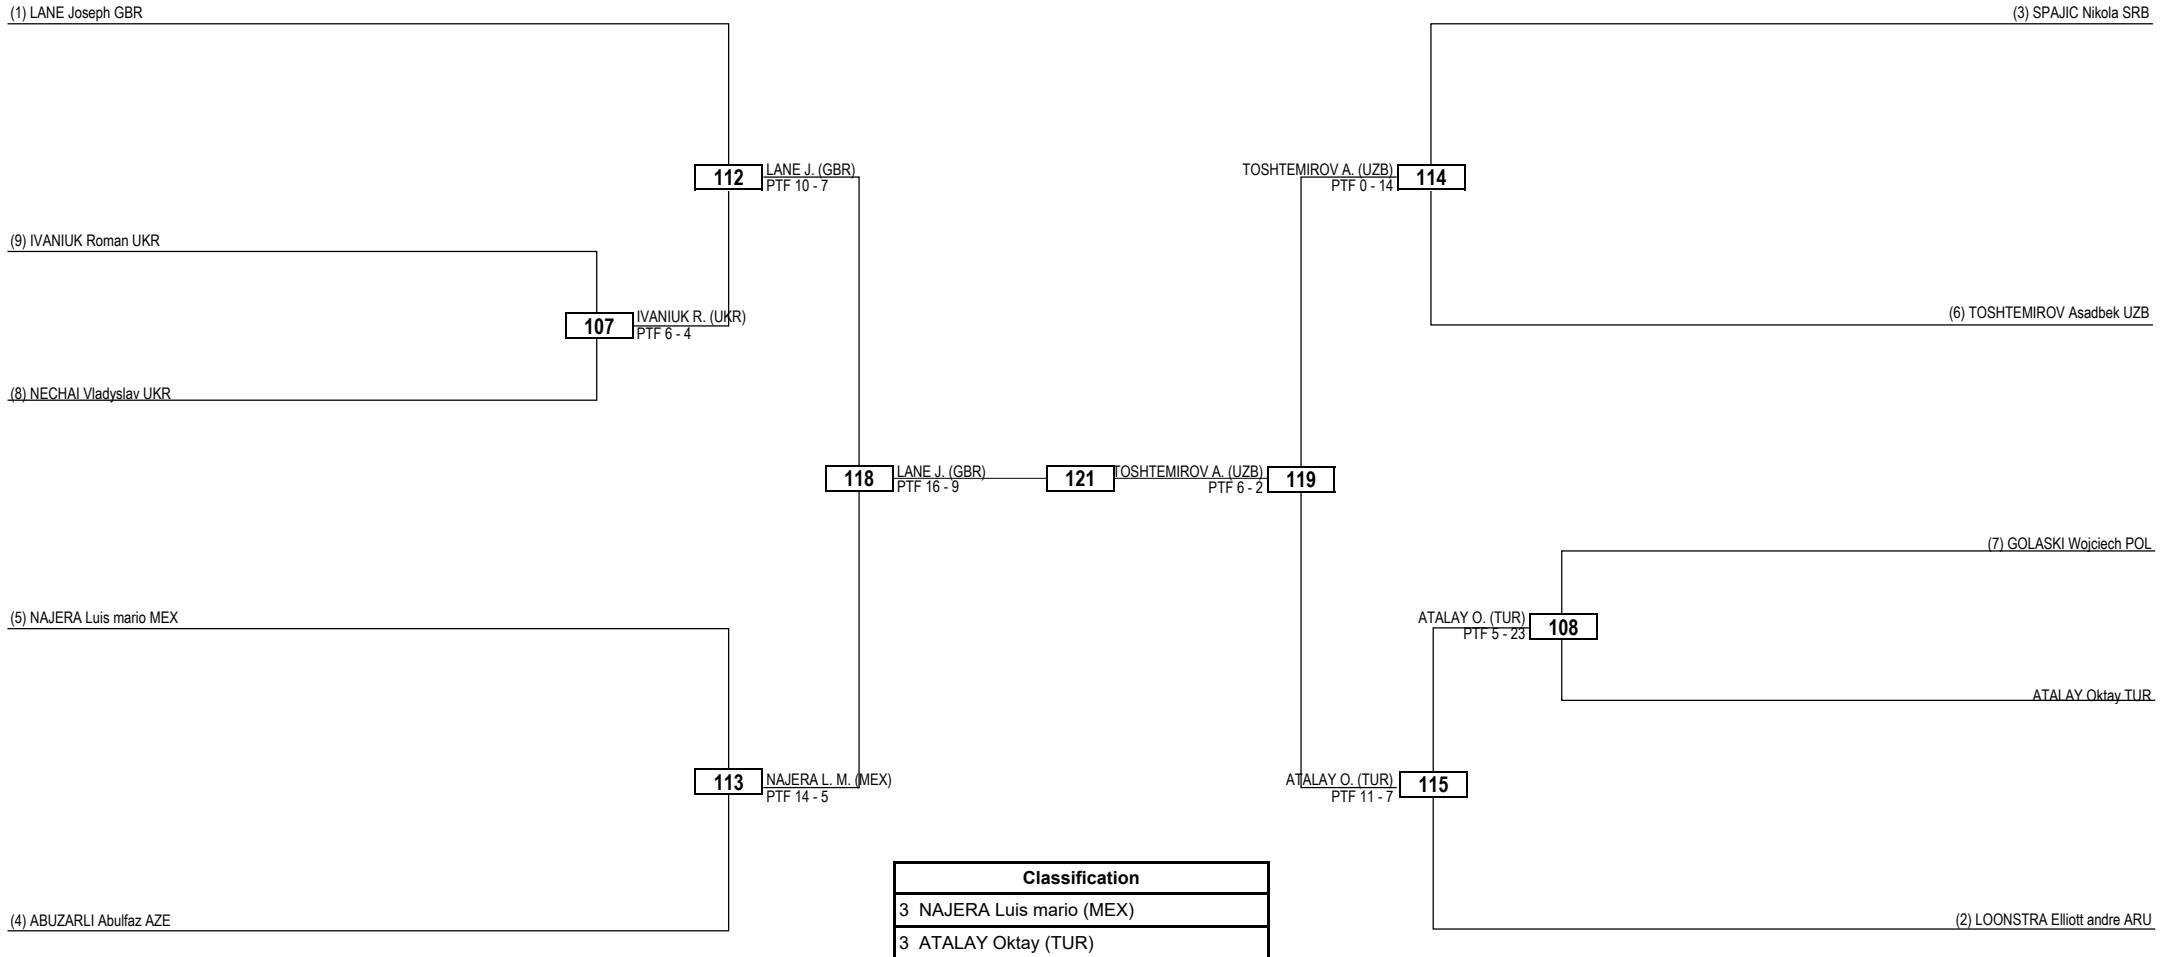

Round of 16   Quarterfinals   Semifinals   Final   Semifinals   Quarterfinals   Round of 16