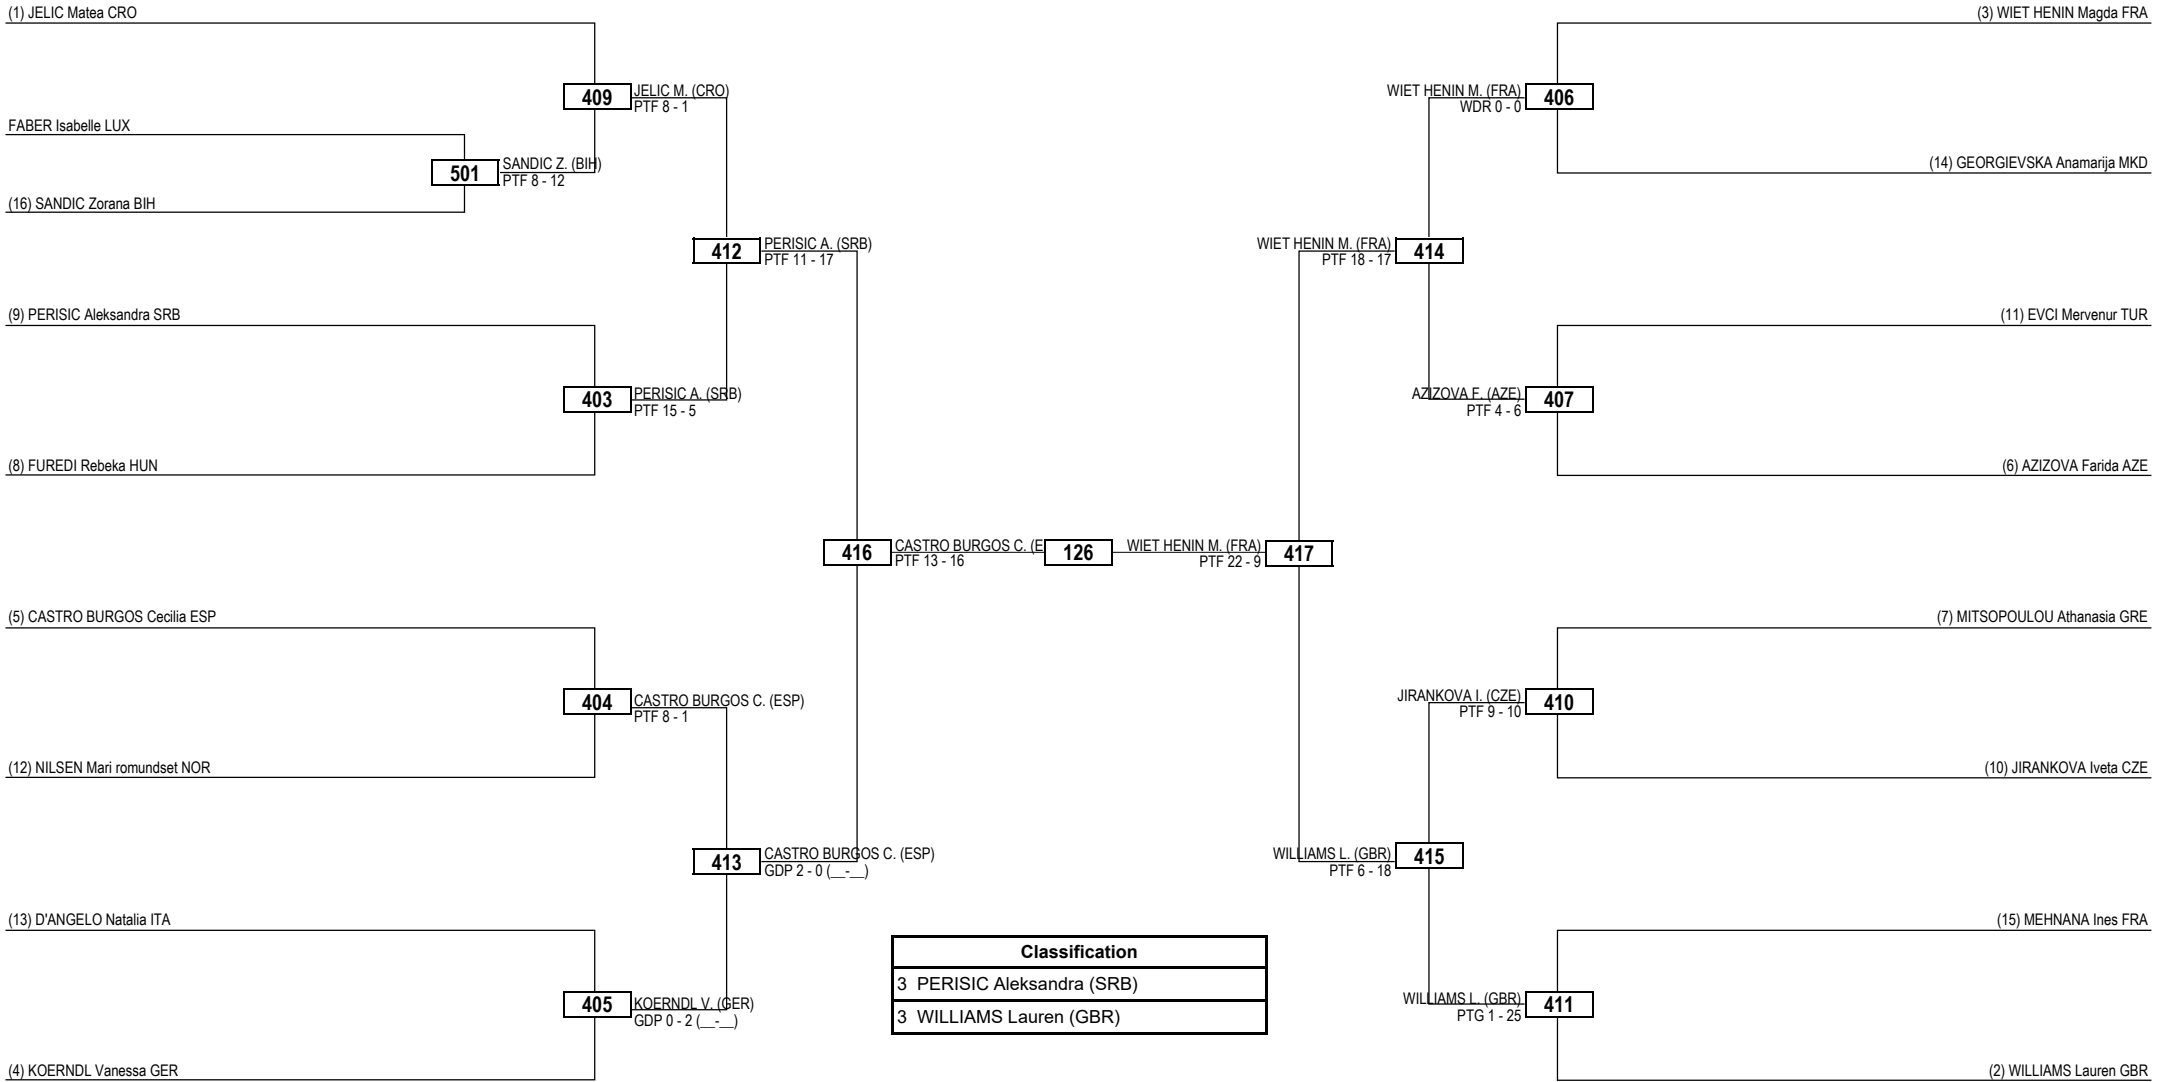

Round of 32 Round of 16 Quarterfinals Semifinals Final Semifinals Quarterfinals Round of 16 Round of 32

LEGEND RSC: Win by Referee Stop Contest PTG: Win by Point Gap SUP: Win by Superiority DSQ: Win by Disqualification DQB: Win by Disqualification for unsportsmanlike behavior DWR: Double Withdrawal R: Round
 (x) **Seed** PTF: Win by Final Score GDP: Win by Golden Points WDR: Win by Withdrawal PUN: Win by Punitive Declaration DDB: Double Disqualification for unsportsmanlike behavior DDQ: Double Disqualification

Round of 32 Round of 16 Quarterfinals Semifinals Final Semifinals Quarterfinals Round of 16 Round of 32

LEGEND RSC: Win by Referee Stop Contest PTF: Win by Final Score PTG: Win by Point Gap GDP: Win by Golden Points SUP: Win by Superiority WDR: Win by Withdrawal DSQ: Win by Disqualification PUN: Win by Punitive Declaration DQB: Win by Disqualification for unsportsmanlike behavior DDB: Double Disqualification for unsportsmanlike behavior DWR: Double Withdrawal DDQ: Double Disqualification R: Round

Round of 32	Round of 16	Quarterfinals	Semifinals	Final	Semifinals	Quarterfinals	Round of 16	Round of 32
-------------	-------------	---------------	------------	-------	------------	---------------	-------------	-------------