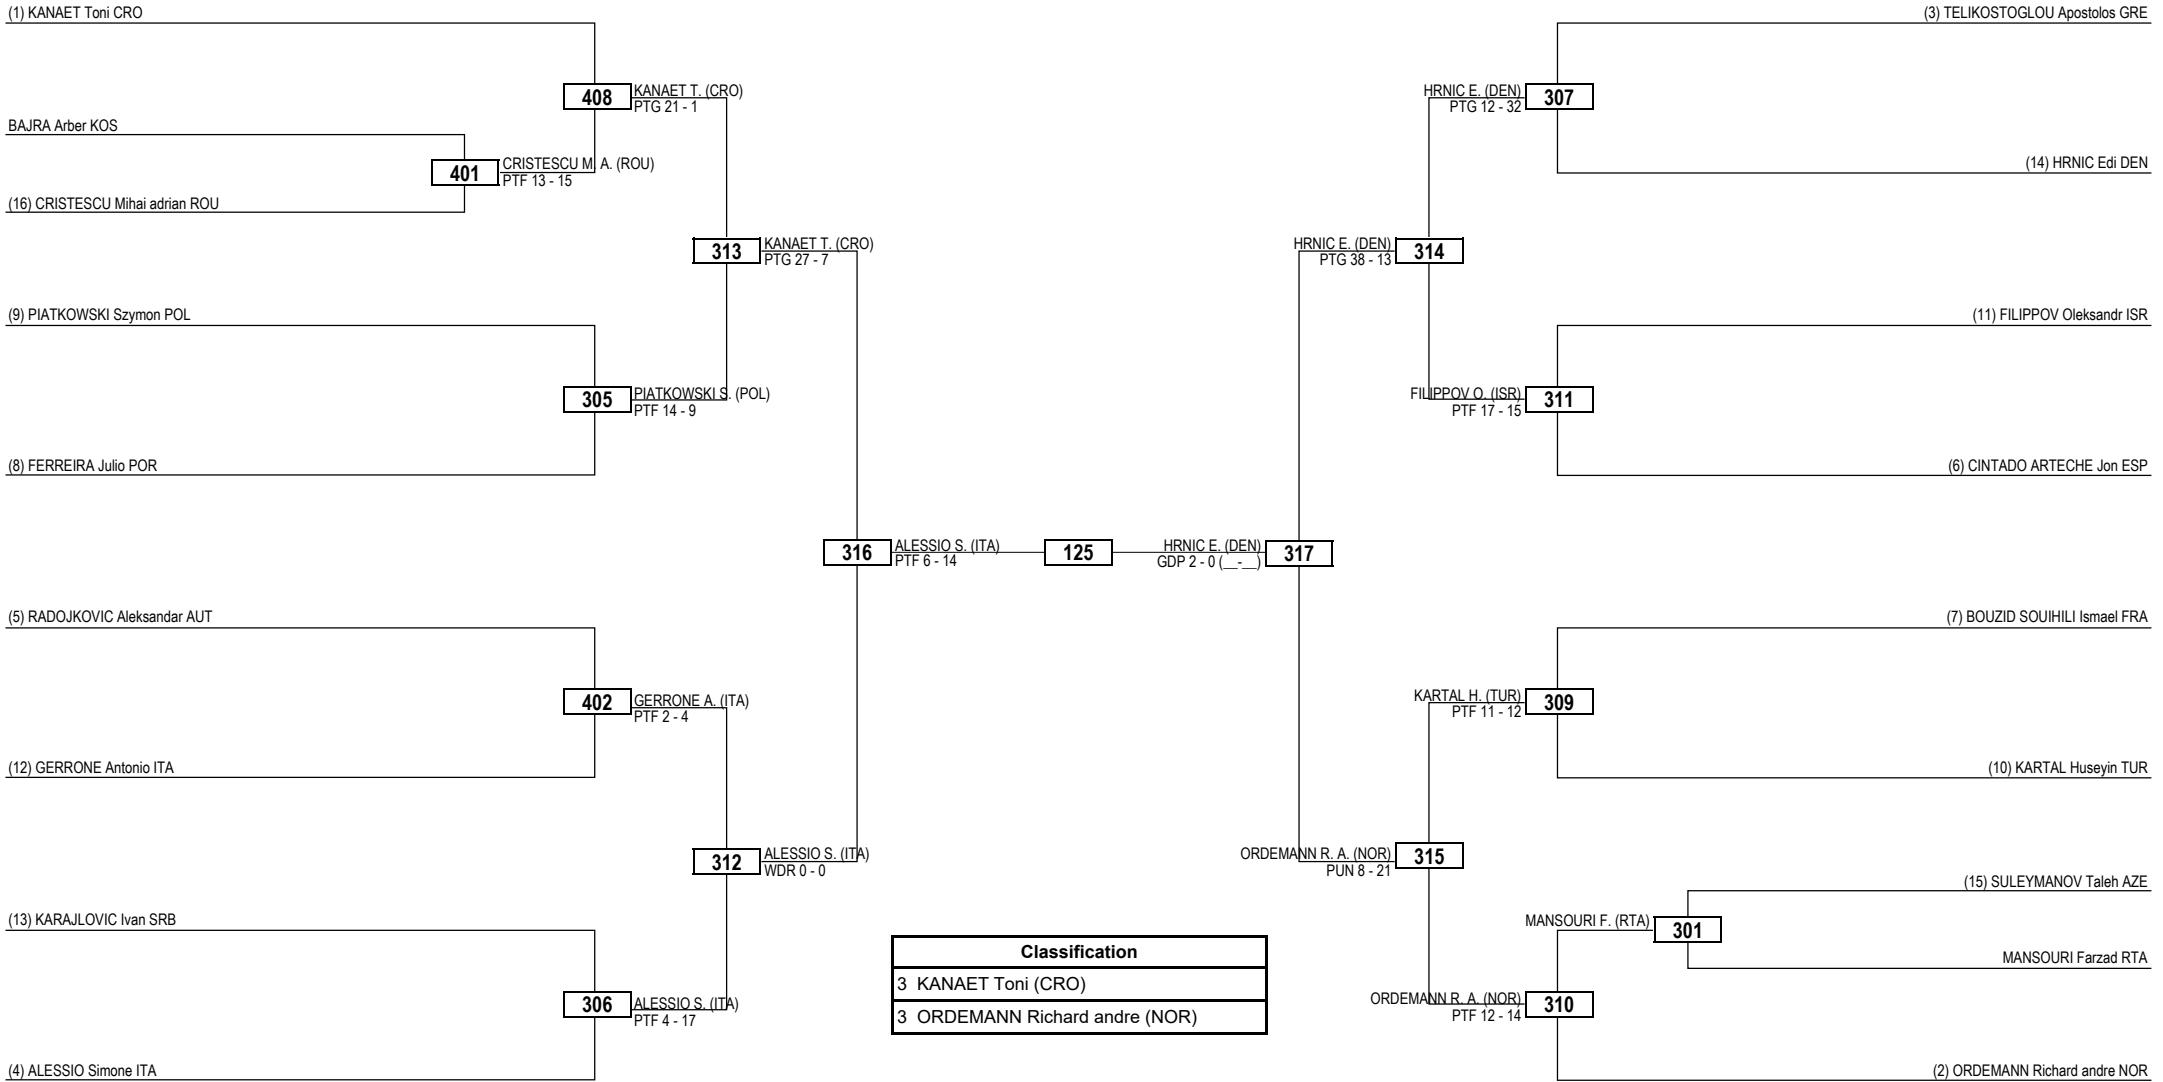

Round of 32 Round of 16 Quarterfinals Semifinals Final Semifinals Quarterfinals Round of 16 Round of 32

LEGEND RSC: Win by Referee Stop Contest PTG: Win by Point Gap SUP: Win by Superiority DSQ: Win by Disqualification DQB: Win by Disqualification for unsportsmanlike behavior DWR: Double Withdrawal R: Round
 (x) **Seed** PTF: Win by Final Score GDP: Win by Golden Points WDR: Win by Withdrawal PUN: Win by Punitive Declaration DDB: Double Disqualification for unsportsmanlike behavior DDQ: Double Disqualification

Round of 32 Round of 16 Quarterfinals Semifinals Final Semifinals Quarterfinals Round of 16 Round of 32

LEGEND RSC: Win by Referee Stop Contest PTF: Win by Final Score PTG: Win by Point Gap GDP: Win by Golden Points SUP: Win by Superiority WDR: Win by Withdrawal DSQ: Win by Disqualification PUN: Win by Punitive Declaration DQB: Win by Disqualification for unsportsmanlike behavior DDB: Double Disqualification for unsportsmanlike behavior DWR: Double Withdrawal DDQ: Double Disqualification R: Round

Round of 32	Round of 16	Quarterfinals	Semifinals	Final	Semifinals	Quarterfinals	Round of 16	Round of 32
-------------	-------------	---------------	------------	-------	------------	---------------	-------------	-------------