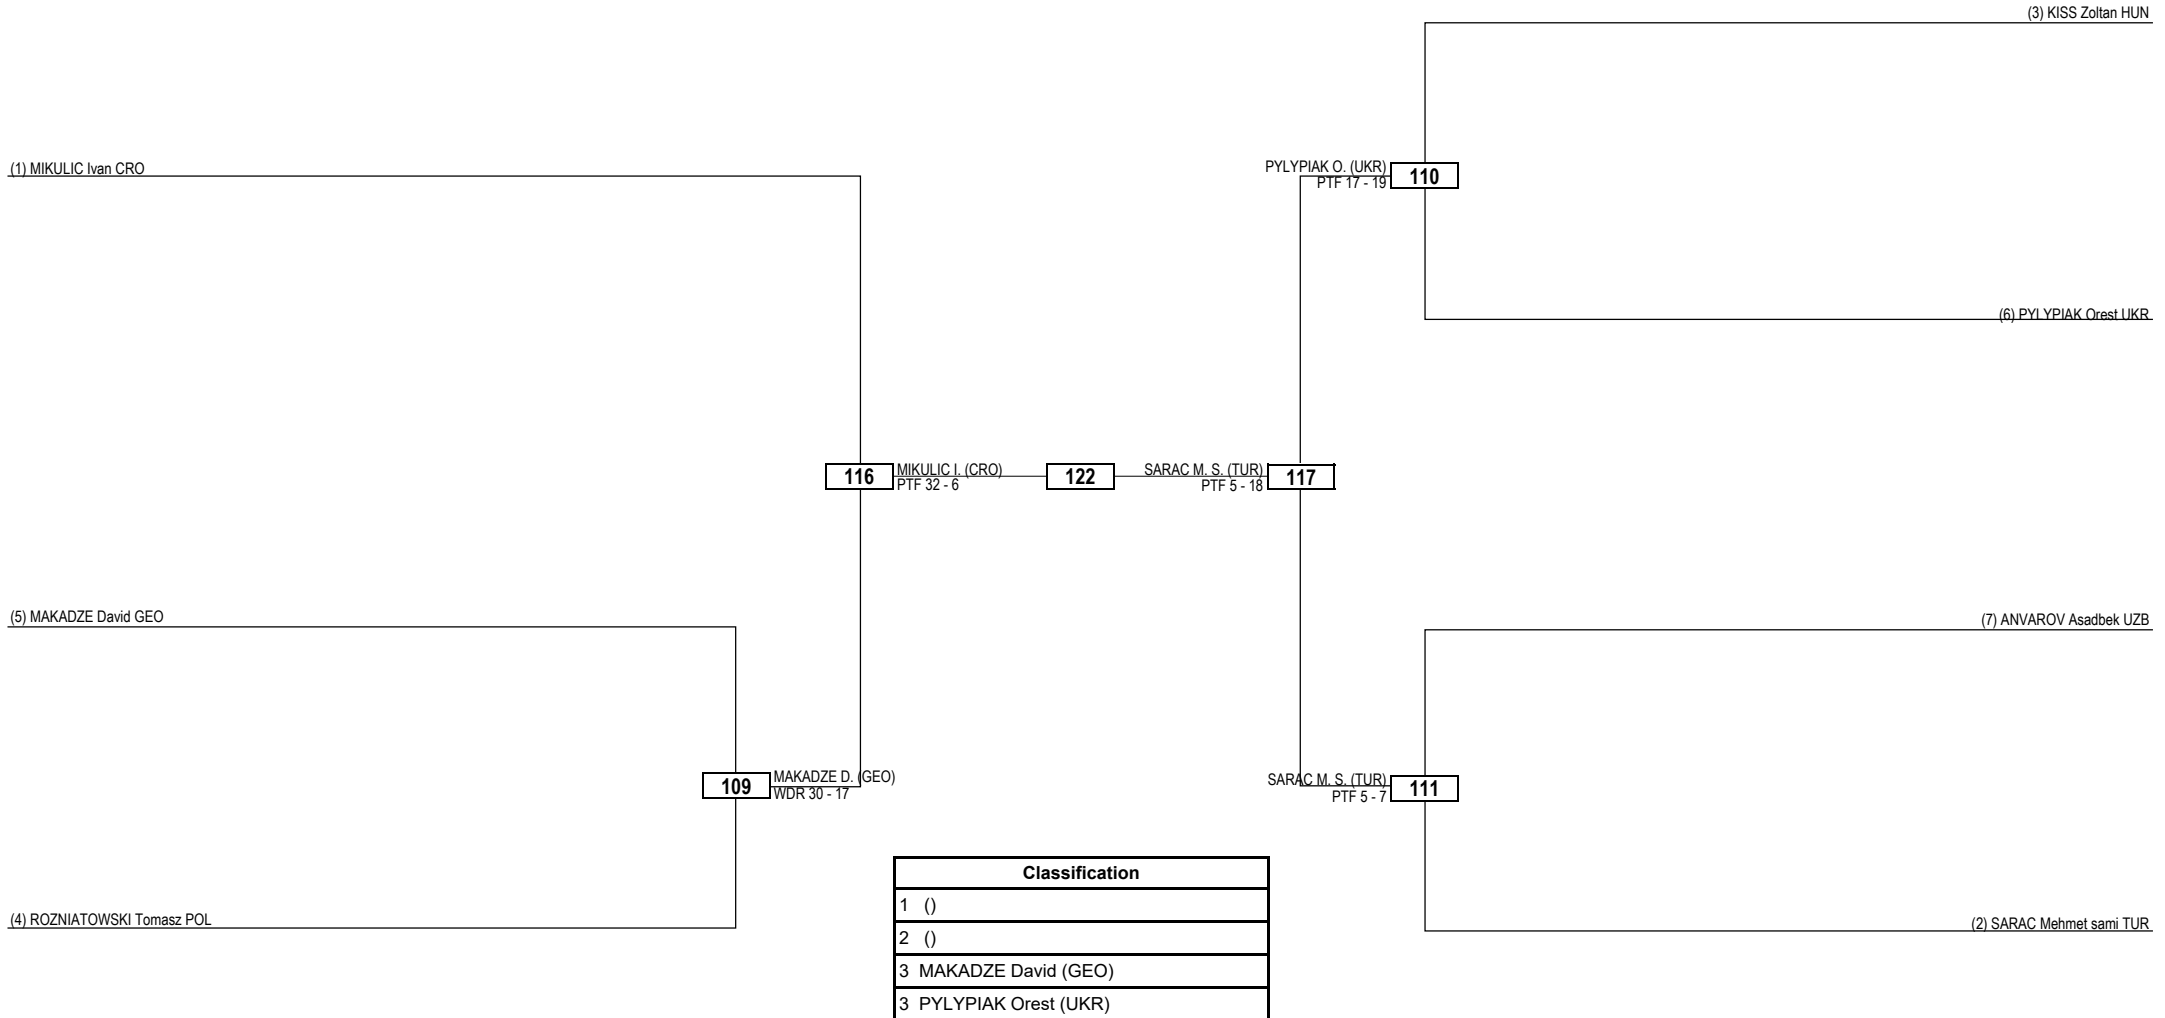

Quarterfinals   Semifinals   Final   Semifinals   Quarterfinals