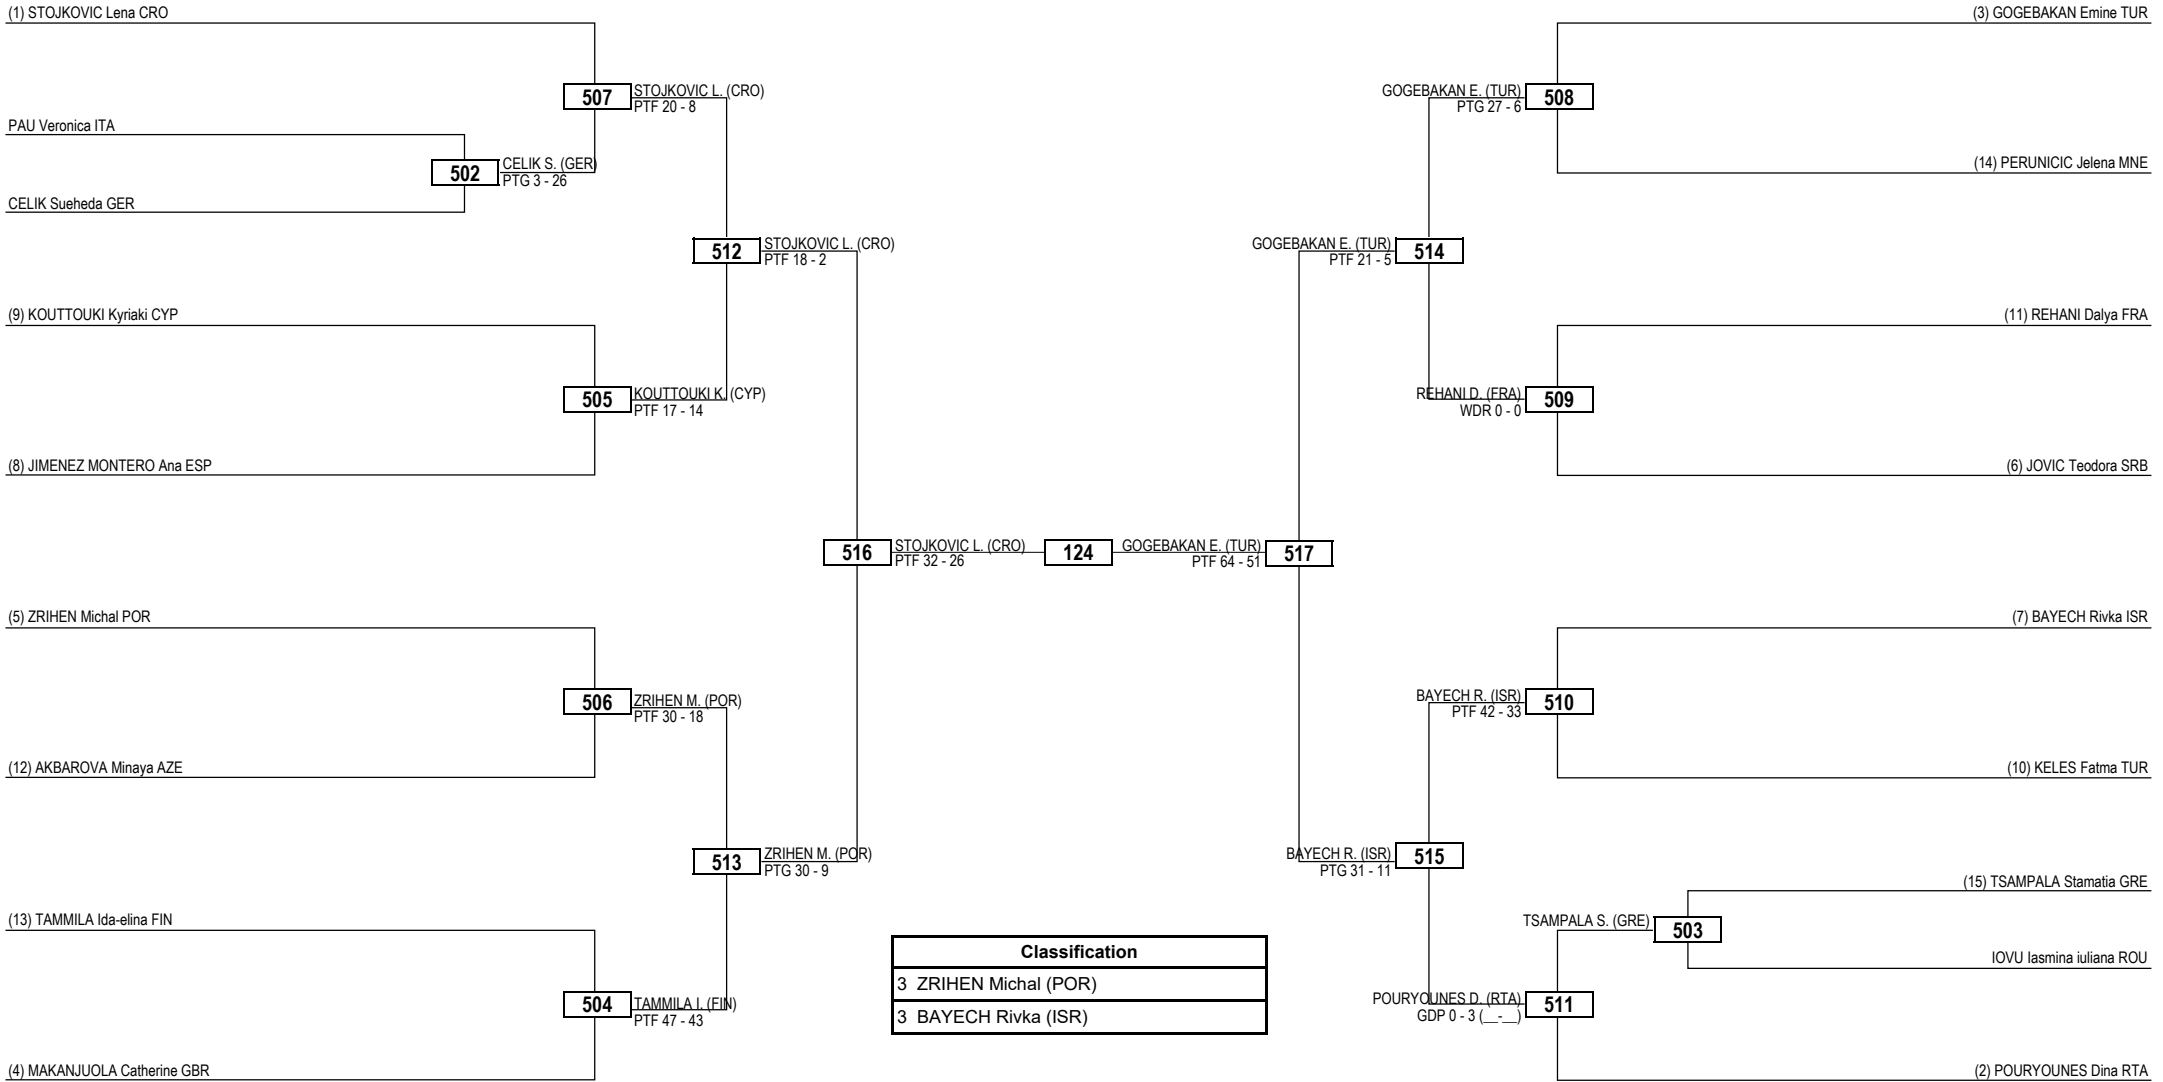

Round of 32 Round of 16 Quarterfinals Semifinals Final Semifinals Quarterfinals Round of 16 Round of 32

LEGEND RSC: Win by Referee Stop Contest PTG: Win by Point Gap SUP: Win by Superiority DSQ: Win by Disqualification DQB: Win by Disqualification for unsportsmanlike behavior DWR: Double Withdrawal R: Round
 (x) **Seed** PTF: Win by Final Score GDP: Win by Golden Points WDR: Win by Withdrawal PUN: Win by Punitive Declaration DDB: Double Disqualification for unsportsmanlike behavior DDQ: Double Disqualification

Round of 32 Round of 16 Quarterfinals Semifinals Final Semifinals Quarterfinals Round of 16 Round of 32

LEGEND RSC: Win by Referee Stop Contest PTF: Win by Final Score PTG: Win by Point Gap GDP: Win by Golden Points SUP: Win by Superiority WDR: Win by Withdrawal DSQ: Win by Disqualification PUN: Win by Punitive Declaration DQB: Win by Disqualification for unsportsmanlike behavior DDB: Double Disqualification for unsportsmanlike behavior DWR: Double Withdrawal DDQ: Double Disqualification R: Round

Round of 32	Round of 16	Quarterfinals	Semifinals	Final	Semifinals	Quarterfinals	Round of 16	Round of 32
-------------	-------------	---------------	------------	-------	------------	---------------	-------------	-------------