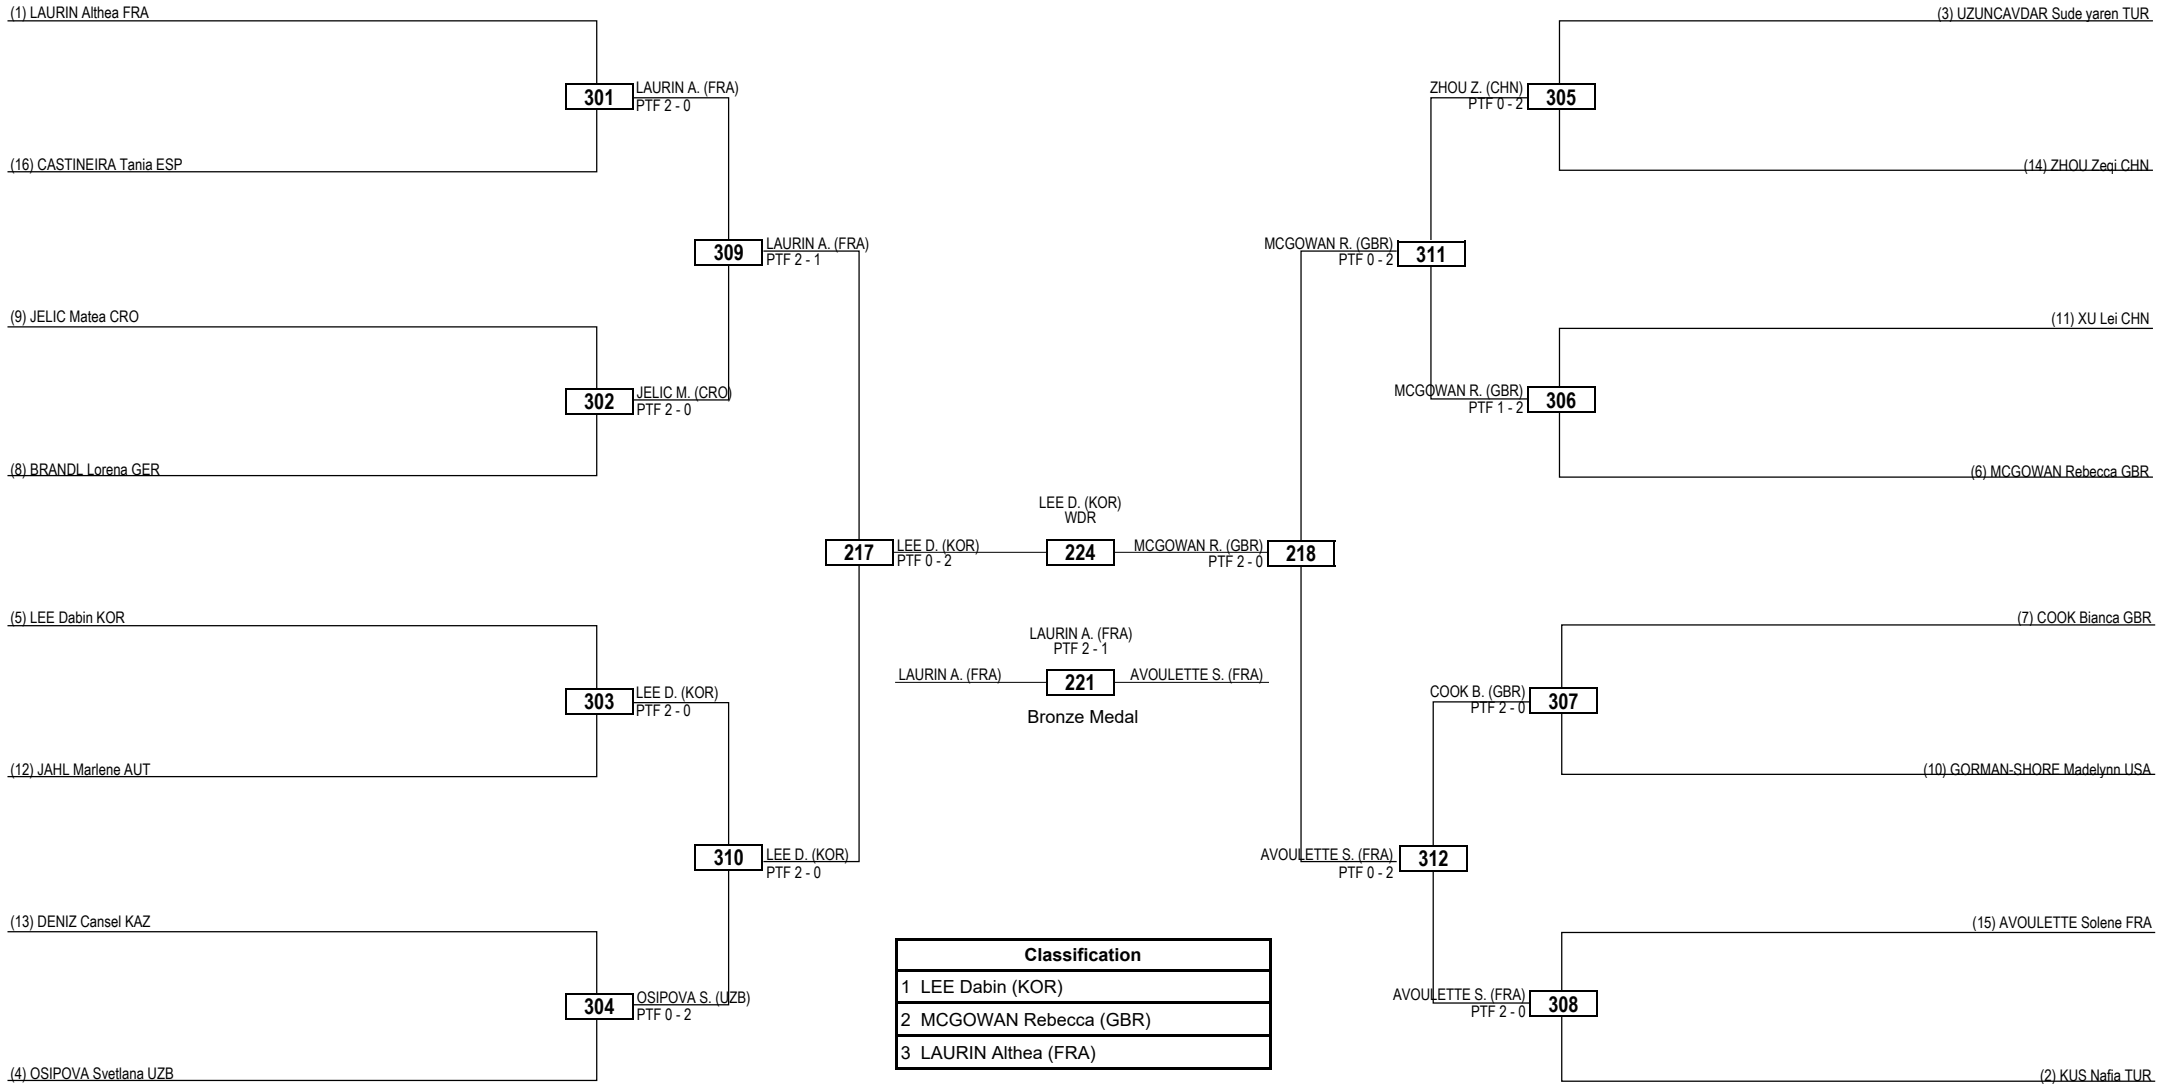

Round of 16    Quarterfinals    Semifinals    Final    Semifinals    Quarterfinals    Round of 16

Round of 16    Quarterfinals    Semifinals    Final    Semifinals    Quarterfinals    Round of 16

Classification	
1	CHAARI Sarah (BEL)
2	ZHANG Mengyu (CHN)
3	AL-SADEQ Julyana (JOR)

Round of 16    Quarterfinals    Semifinals    Final    Semifinals    Quarterfinals    Round of 16

**LEGEND** RSC: Win by Referee Stop the Contest    WDR: Win by Withdrawal    DQB: Win by Disqualification for unsportsmanlike behavior  
 (x) Seed    PTF: Win by Final Score    DSQ: Win by Disqualification    R: Round