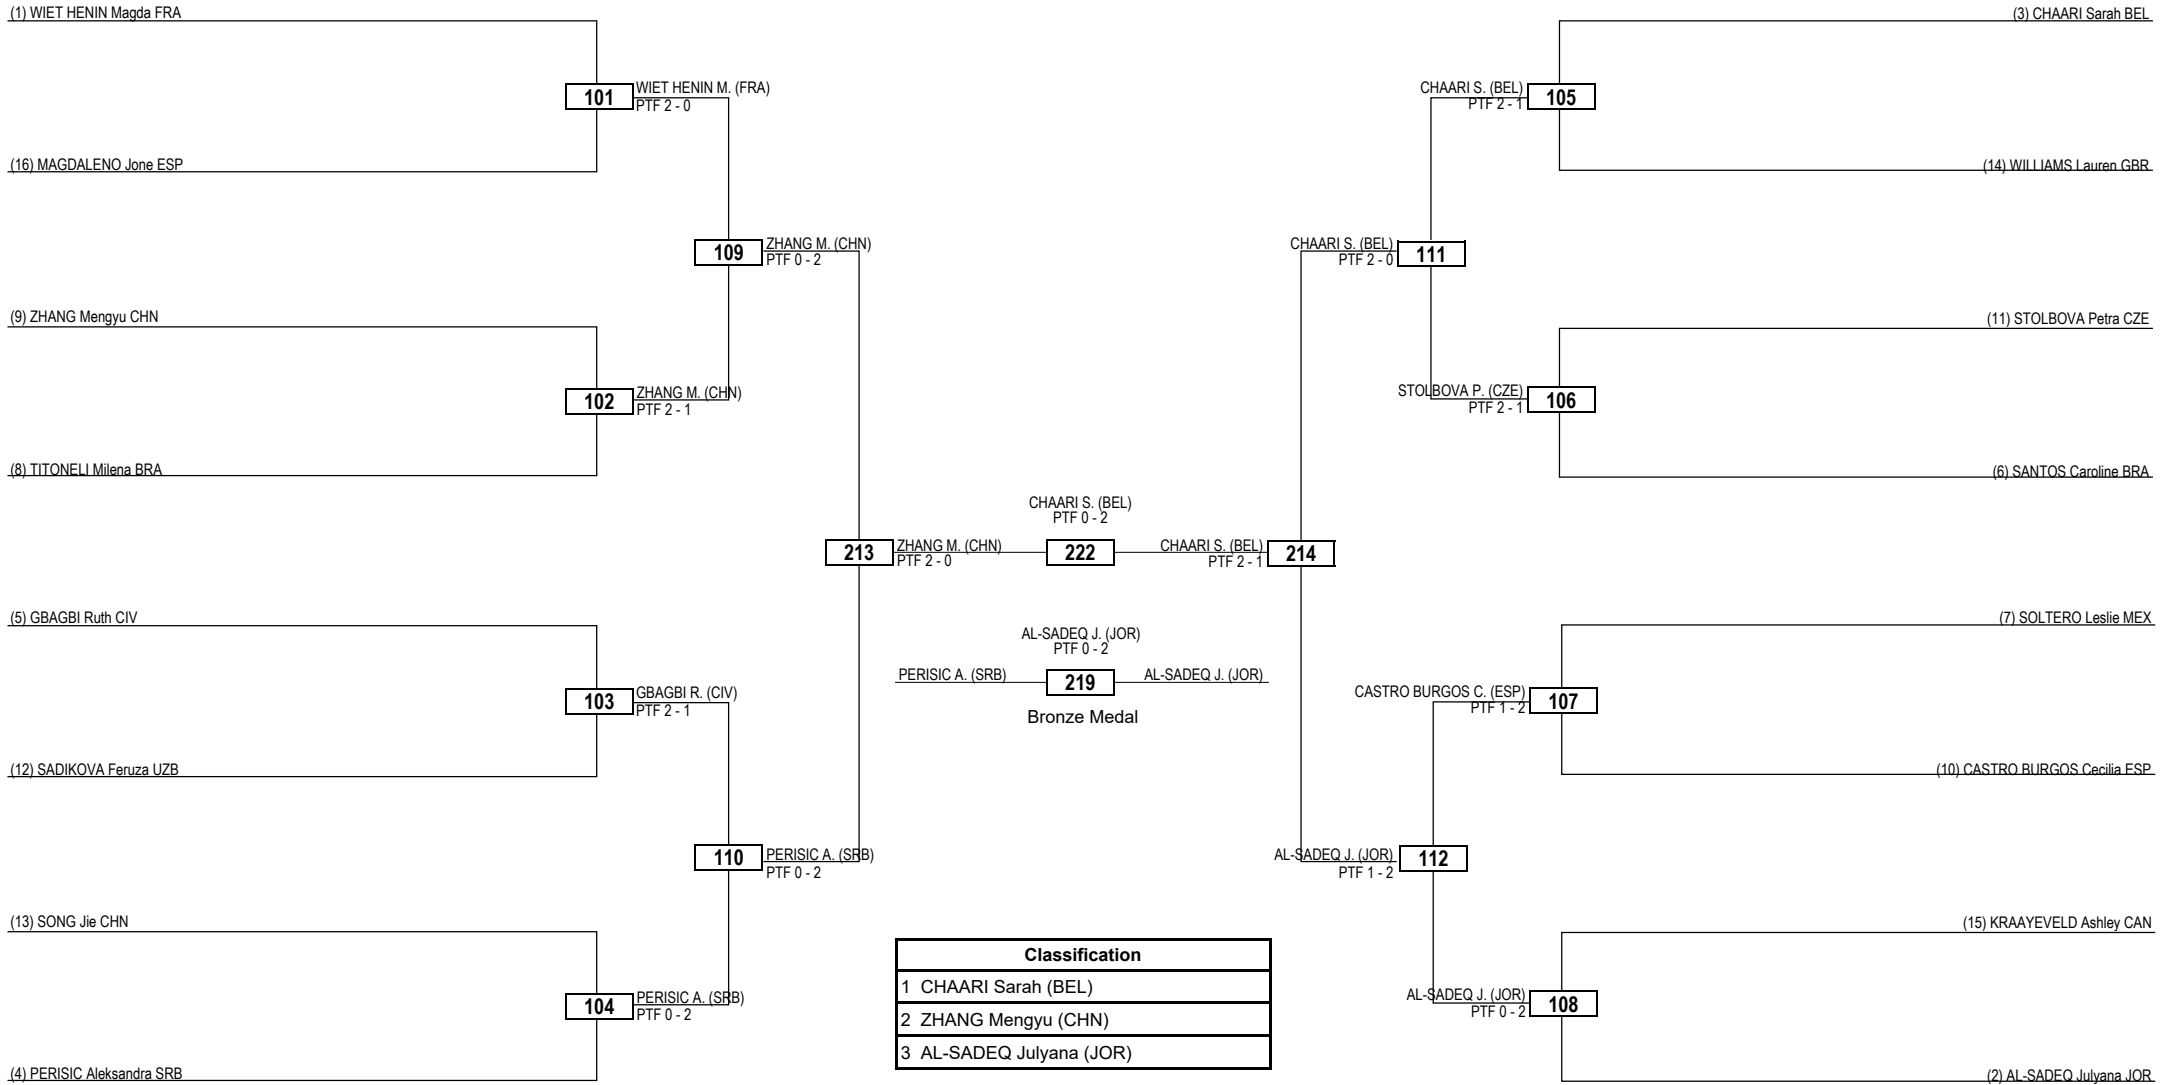

Round of 16    Quarterfinals    Semifinals    Final    Semifinals    Quarterfinals    Round of 16

Round of 16    Quarterfinals    Semifinals    Final    Semifinals    Quarterfinals    Round of 16

Classification	
1	CHAARI Sarah (BEL)
2	ZHANG Mengyu (CHN)
3	AL-SADEQ Julyana (JOR)

Round of 16    Quarterfinals    Semifinals    Final    Semifinals    Quarterfinals    Round of 16

**LEGEND** RSC: Win by Referee Stop the Contest    WDR: Win by Withdrawal    DQB: Win by Disqualification for unsportsmanlike behavior  
 (x) Seed    PTF: Win by Final Score    DSQ: Win by Disqualification    R: Round