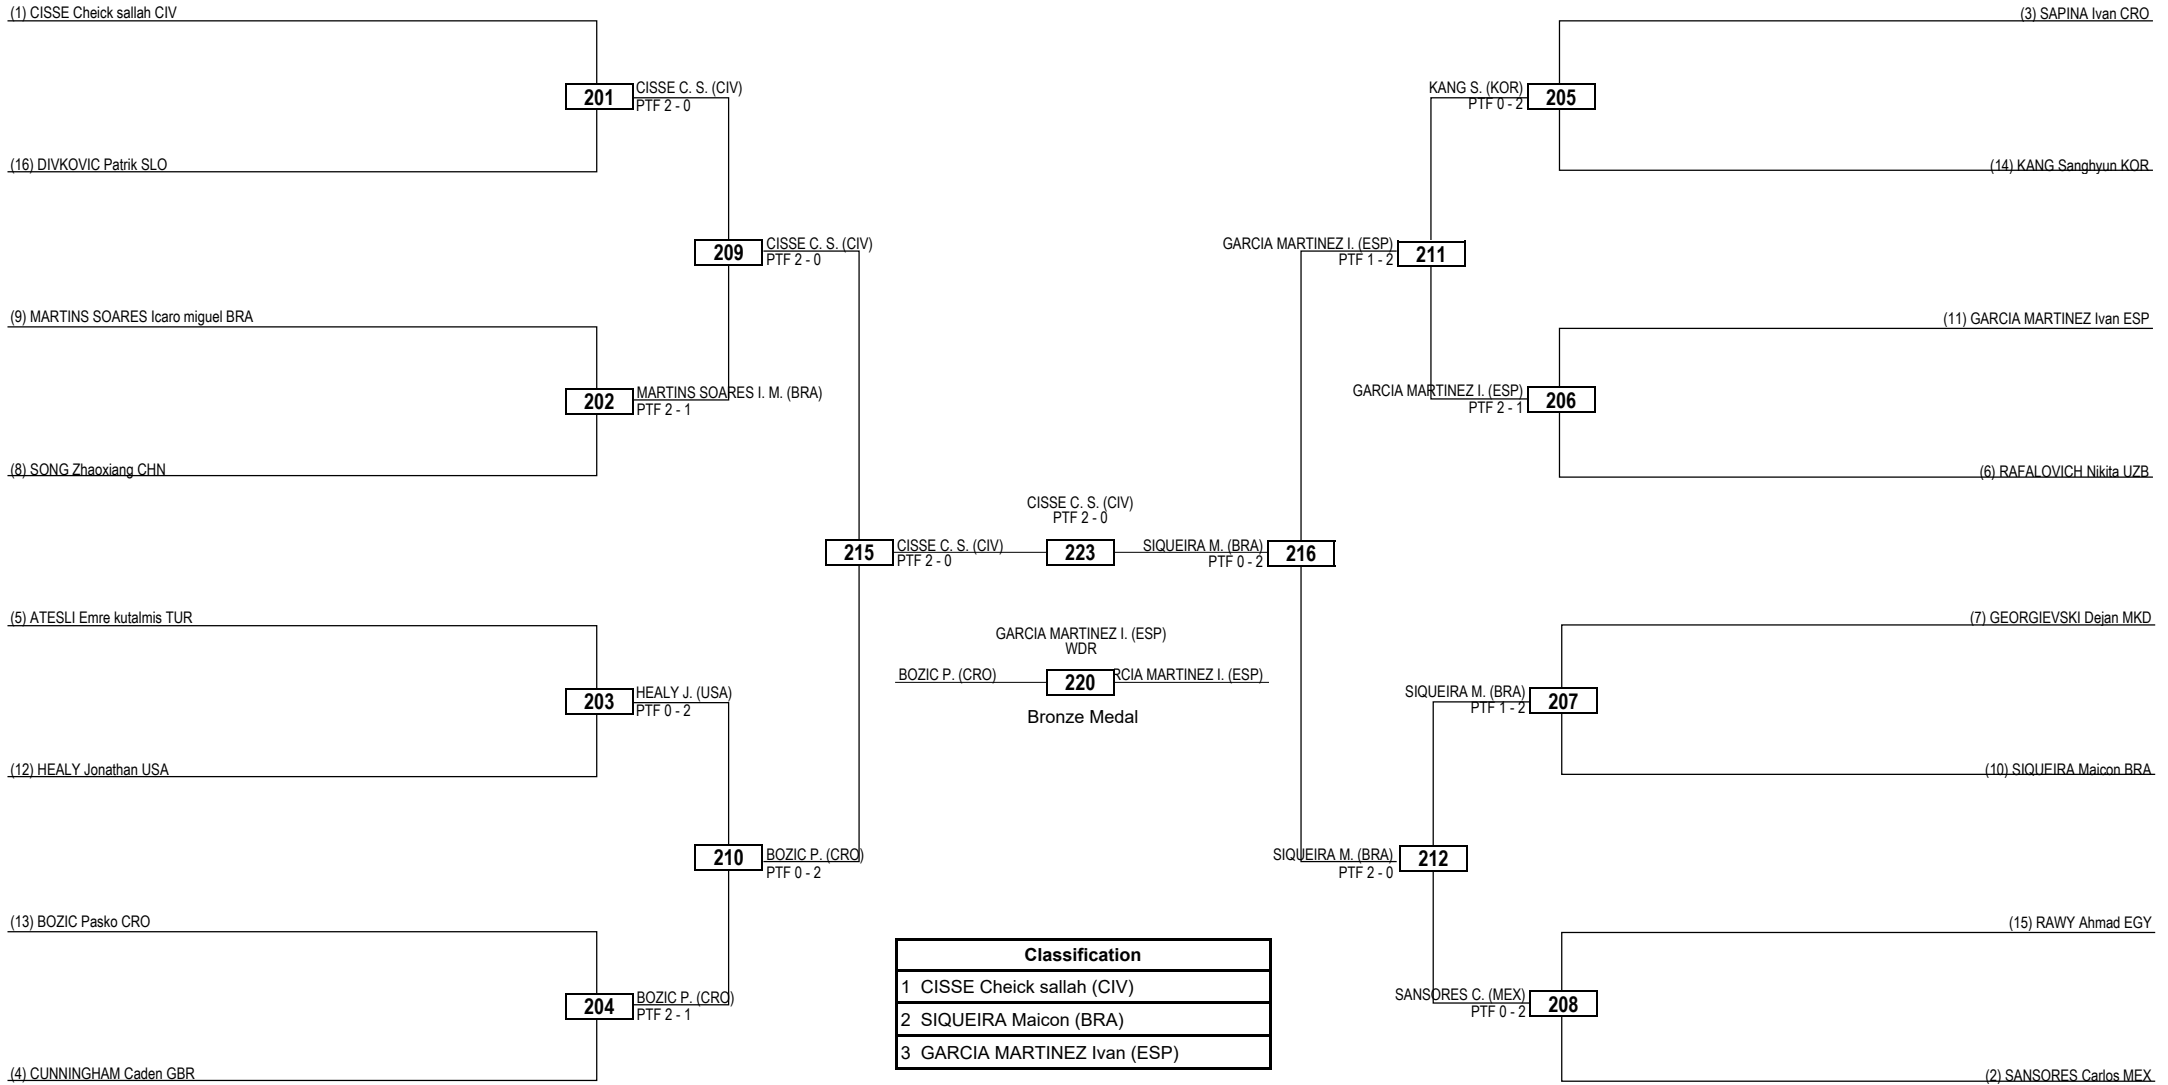

Round of 16    Quarterfinals    Semifinals    Final    Semifinals    Quarterfinals    Round of 16

Round of 16    Quarterfinals    Semifinals    Final    Semifinals    Quarterfinals    Round of 16

Classification	
1	CHAARI Sarah (BEL)
2	ZHANG Mengyu (CHN)
3	AL-SADEQ Julyana (JOR)

Round of 16    Quarterfinals    Semifinals    Final    Semifinals    Quarterfinals    Round of 16

**LEGEND** RSC: Win by Referee Stop the Contest    WDR: Win by Withdrawal    DQB: Win by Disqualification for unsportsmanlike behavior  
 (x) Seed    PTF: Win by Final Score    DSQ: Win by Disqualification    R: Round